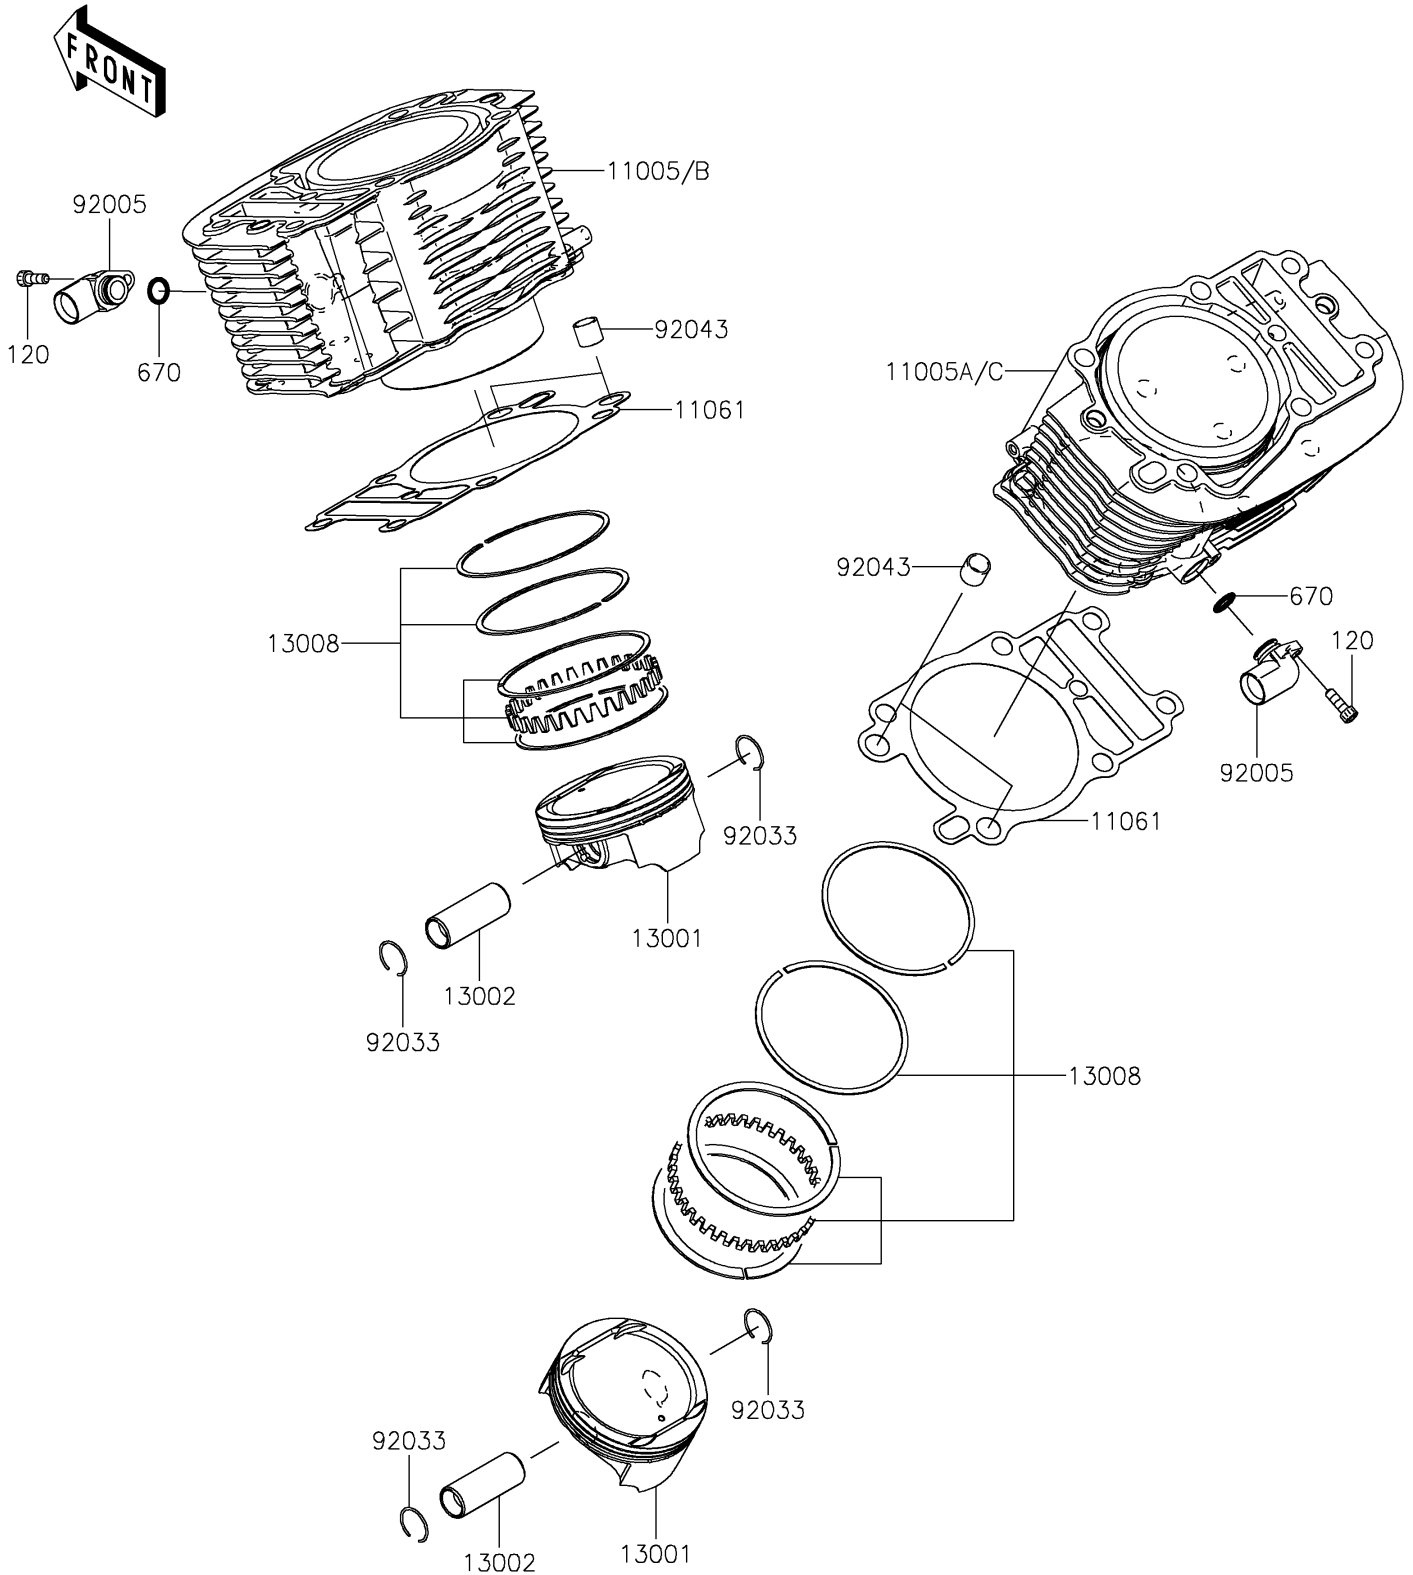

2018 VULCAN® 1700 VAQUERO® ABS PARTS DIAGRAM

Cylinder/Piston(s)

E1120

2018 VULCAN® 1700 VAQUERO® ABS PARTS LIST

Cylinder/Piston(s)

ITEM NAME	PART NUMBER	QUANTITY
CYLINDER-ENGINE,FR (Ref # 11005B)	11005-0691	1
CYLINDER-ENGINE,RR (Ref # 11005C)	11005-0693	1
GASKET,CYLINDER BASE (Ref # 11061)	11061-0335	2
BOLT-SOCKET,6X18 (Ref # 120)	120CB0618	2
PISTON-ENGINE (Ref # 13001)	13001-0124	2
PIN-PISTON (Ref # 13002)	13002-0023	2
RING-SET-PISTON (Ref # 13008)	13008-0044	2
O RING,15MM (Ref # 670)	670B2015	2
FITTING (Ref # 92005)	92005-0098	2
RING-SNAP (Ref # 92033)	92033-3721	4
PIN,13X16X14 (Ref # 92043)	92043-1608	4