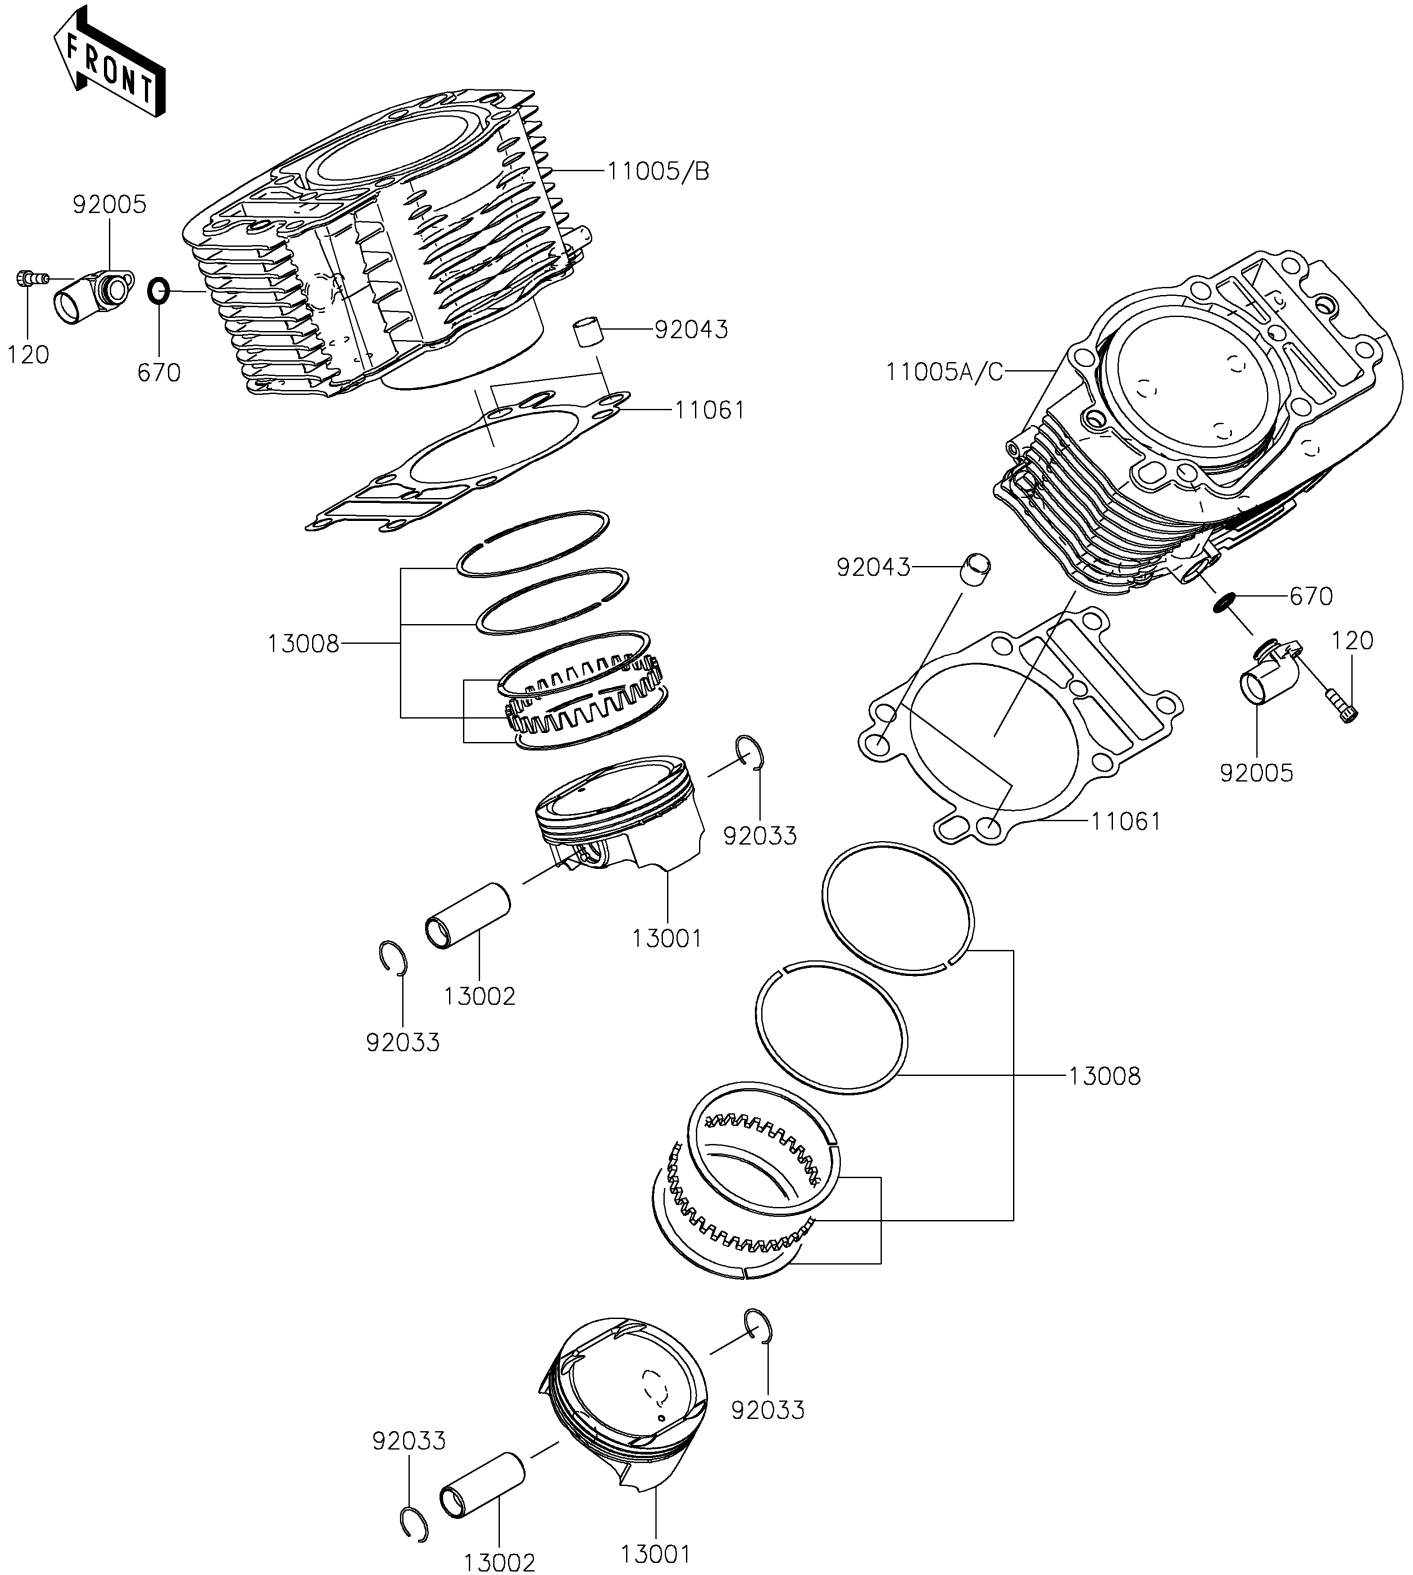

2020 VULCAN® 1700 VAQUERO® ABS PARTS DIAGRAM

Cylinder/Piston(s)

E1120

2020 VULCAN® 1700 VAQUERO® ABS PARTS LIST

Cylinder/Piston(s)

ITEM NAME	PART NUMBER	QUANTITY
CYLINDER-ENGINE,FR (Ref # 11005B)	11005-0691	1
CYLINDER-ENGINE,RR (Ref # 11005C)	11005-0693	1
GASKET,CYLINDER BASE (Ref # 11061)	11061-0335	2
BOLT-SOCKET,6X18 (Ref # 120)	120CB0618	2
PISTON-ENGINE (Ref # 13001)	13001-0124	2
PIN-PISTON (Ref # 13002)	13002-0023	2
RING-SET-PISTON (Ref # 13008)	13008-0044	2
O RING,15MM (Ref # 670)	670B2015	2
FITTING (Ref # 92005)	92005-0098	2
RING-SNAP (Ref # 92033)	92033-3721	4
PIN,13X16X14 (Ref # 92043)	92043-1608	4