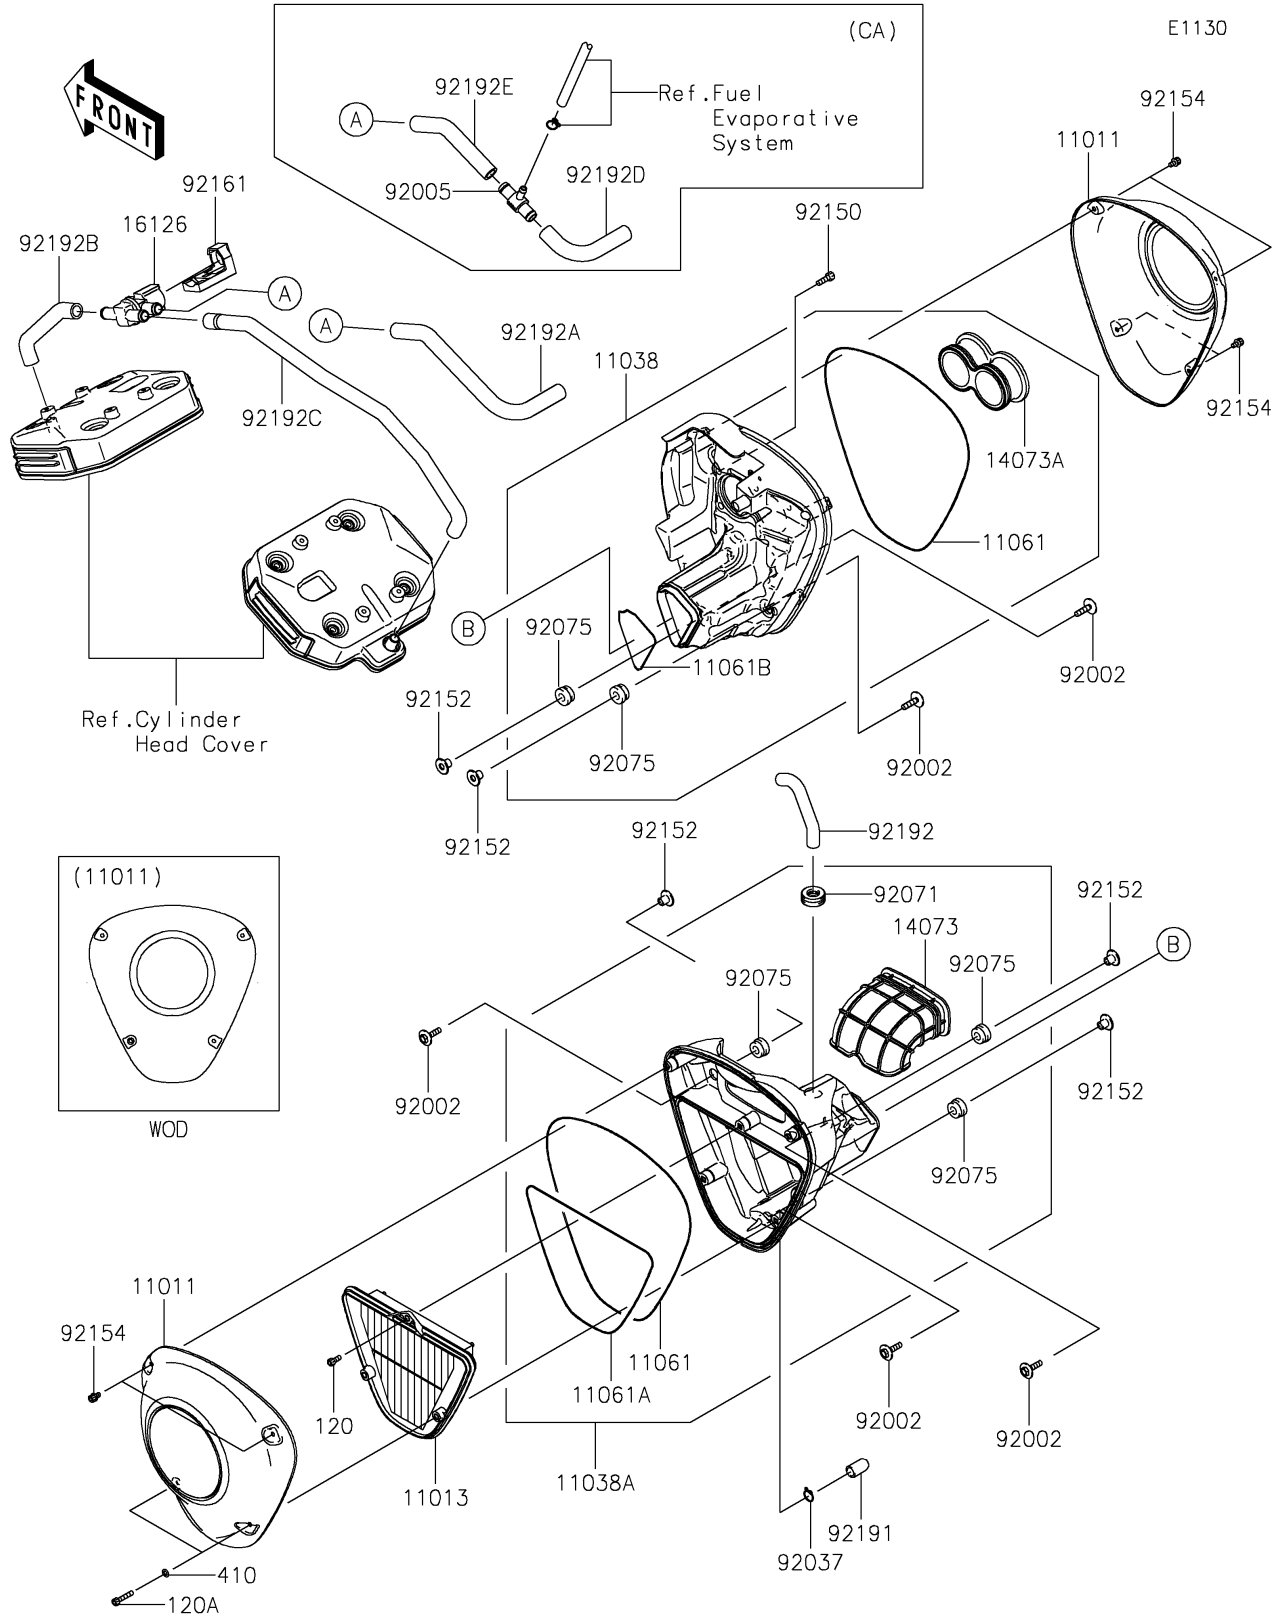

2020 VULCAN® 1700 VAQUERO® ABS PARTS DIAGRAM

Air Cleaner

2020 VULCAN® 1700 VAQUERO® ABS PARTS LIST

Air Cleaner

ITEM NAME	PART NUMBER	QUANTITY
CASE-AIR FILTER,F.S.BLACK (Ref # 11011)	11011-0172	2
ELEMENT-AIR FILTER (Ref # 11013)	11013-0031	1
CASE-ASSY-AIR FILTER,RH (Ref # 11038)	11038-0708	1
CASE-ASSY-AIR FILTER,LH (Ref # 11038A)	11038-0710	1
GASKET,3X812 (Ref # 11061)	11061-0346	2
GASKET,3X630 (Ref # 11061A)	11061-0347	1
GASKET,3X222 (Ref # 11061B)	11061-0367	1
BOLT-SOCKET,5X12 (Ref # 120)	120CA0512	1
BOLT-SOCKET,5X25 (Ref # 120A)	120R0525	2
DUCT,INTAKE (Ref # 14073)	14073-0202	1
DUCT,THROBO. FUNNEL (Ref # 14073A)	14073-0203	1
VALVE,AIR SWITCHING (Ref # 16126)	16126-0746	1
W-PLAIN-S,5MM (Ref # 410)	410S0500	2
BOLT,6X25 (Ref # 92002)	92002-1135	5
FITTING (Ref # 92005)	92005-0054	1
CLAMP,14.5MM (Ref # 92037)	92037-1900	1
GROMMET,AIR SUCTION VALVE (Ref # 92071)	92071-1249	1
DAMPER,RUBBER (Ref # 92075)	92075-1123	5
BOLT,6X18 (Ref # 92150)	92150-1645	5
COLLAR,6.3X10X12 (Ref # 92152)	92152-0694	5
BOLT,SOCKET,5X10 (Ref # 92154)	92154-0131	6
DAMPER (Ref # 92161)	92161-0309	1
TUBE (Ref # 92191)	92191-1704	1
TUBE,BREATHER (Ref # 92192)	92192-0650	1
TUBE,A/C-ASWV (Ref # 92192A)	92192-0651	1
TUBE,FR HEAD-ASWV (Ref # 92192B)	92192-0652	1
TUBE,RR HEAD-ASWV (Ref # 92192C)	92192-0653	1
TUBE,ASWV-FITTING (Ref # 92192D)	92192-0654	1
TUBE,FITTING-A/C (Ref # 92192E)	92192-0655	1