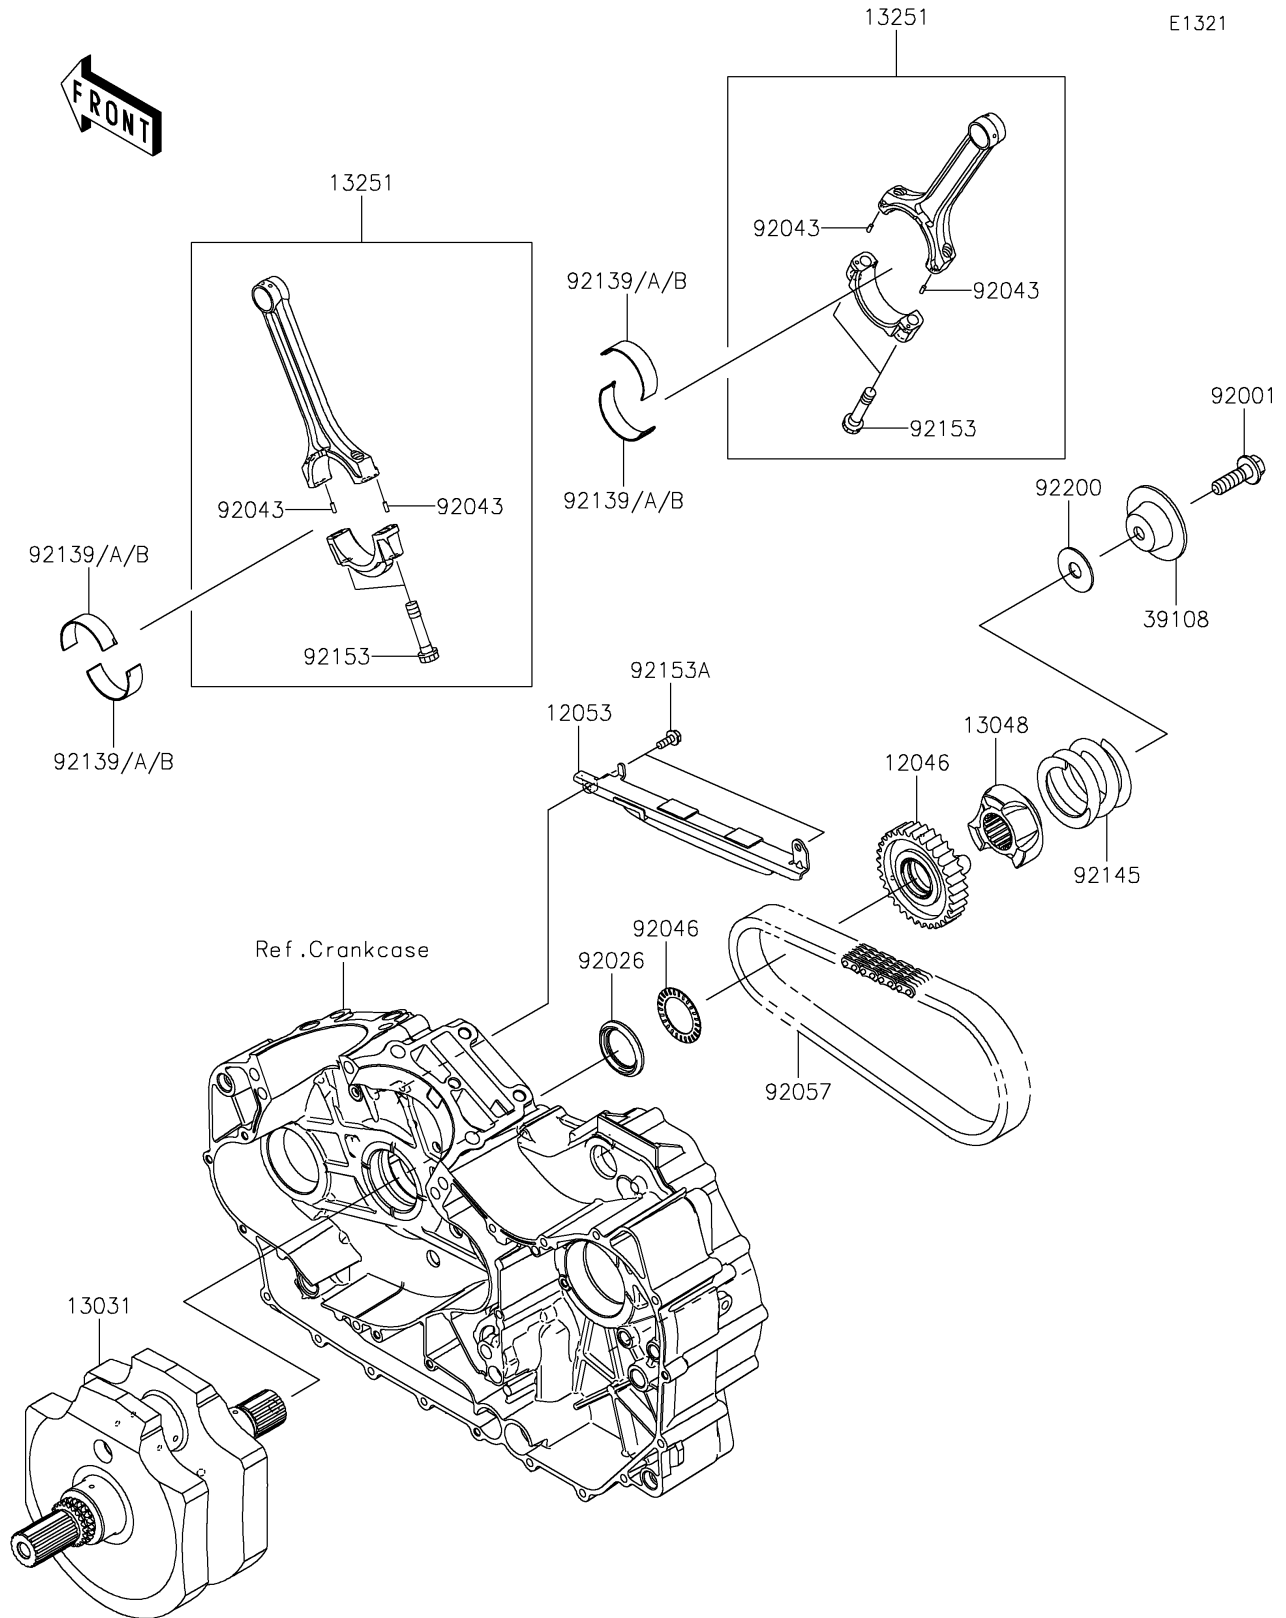

# 2018 VULCAN® 1700 VAQUERO® ABS PARTS DIAGRAM

Crankshaft

## 2018 VULCAN® 1700 VAQUERO® ABS PARTS LIST

### Crankshaft

ITEM NAME	PART NUMBER	QUANTITY
SPROCKET,PRIMARY,33T (Ref # 12046)	12046-0065	1
GUIDE-CHAIN,PRIMARY,UPP (Ref # 12053)	12053-0122	1
CRANKSHAFT-COMP (Ref # 13031)	13031-0104	1
CAM-DAMPER (Ref # 13048)	13048-0017	1
ROD-ASSY-CONNECTING (Ref # 13251)	13251-0026	2
RETAINER-SPRING (Ref # 39108)	39108-0014	1
BOLT,FLANGED,12X40 (Ref # 92001)	92001-1146	1
SPACER (Ref # 92026)	92026-0145	1
PIN,3X8.5 (Ref # 92043)	92043-0033	4
BEARING-NEEDLE (Ref # 92046)	92046-0033	1
CHAIN,PRIMARY,89HV303CF-92 (Ref # 92057)	92057-0155	1
BUSHING,CONNECTING ROD,BLUE (Ref # 92139)	92139-0225	4
BUSHING,CONNECTING ROD,BLACK (Ref # 92139A)	92139-0226	AR
BUSHING,CONNECTING ROD,BROWN (Ref # 92139B)	92139-0227	AR
SPRING,58X11X46.5 (Ref # 92145)	92145-0592	1
BOLT,CONNECTING ROD (Ref # 92153)	92153-0314	4
BOLT,FLANGED,6X16 (Ref # 92153A)	92153-0713	2
WASHER,12X34X1.6 (Ref # 92200)	92200-0478	1