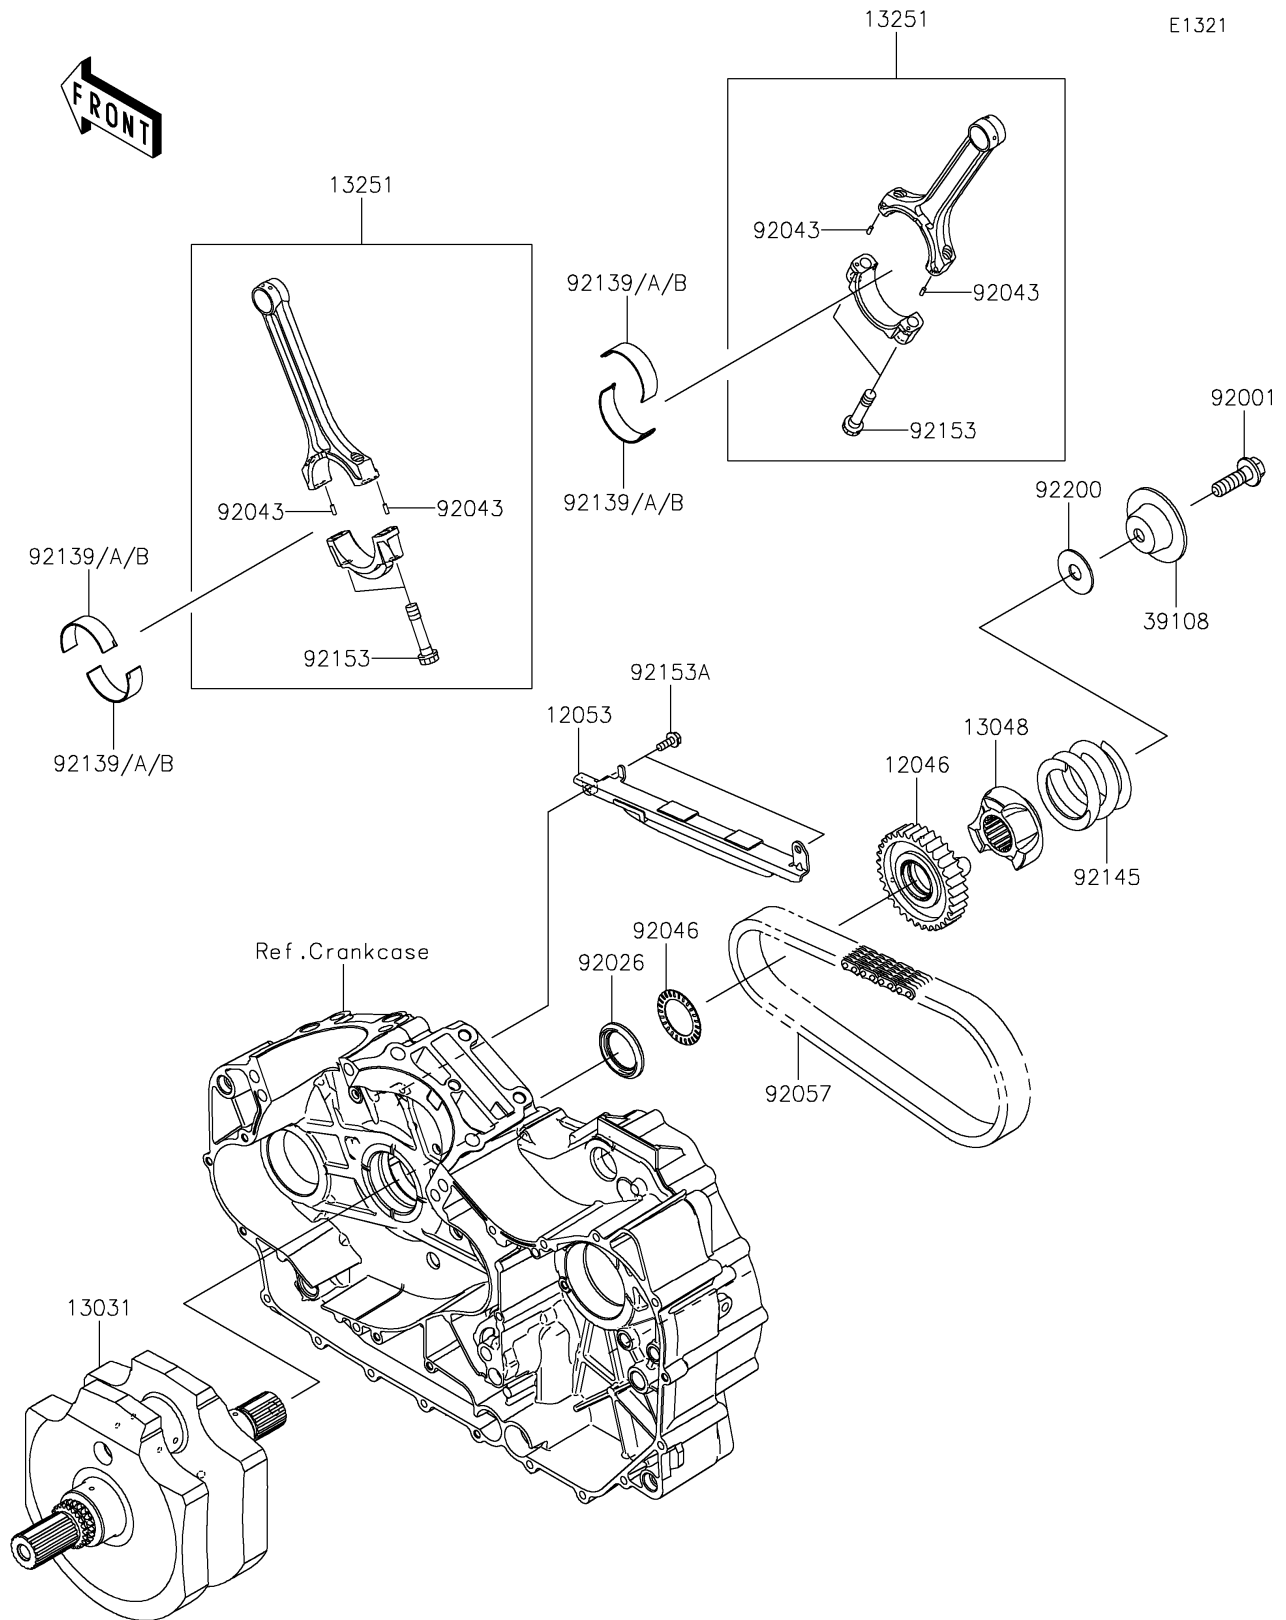

2020 VULCAN® 1700 VAQUERO® ABS PARTS DIAGRAM

Crankshaft

2020 VULCAN® 1700 VAQUERO® ABS PARTS LIST

Crankshaft

ITEM NAME	PART NUMBER	QUANTITY
SPROCKET,PRIMARY,33T (Ref # 12046)	12046-0065	1
GUIDE-CHAIN,PRIMARY,UPP (Ref # 12053)	12053-0122	1
CRANKSHAFT-COMP (Ref # 13031)	13031-0104	1
CAM-DAMPER (Ref # 13048)	13048-0017	1
ROD-ASSY-CONNECTING (Ref # 13251)	13251-0026	2
RETAINER-SPRING (Ref # 39108)	39108-0014	1
BOLT,FLANGED,12X40 (Ref # 92001)	92001-1146	1
SPACER (Ref # 92026)	92026-0145	1
PIN,3X8.5 (Ref # 92043)	92043-0033	4
BEARING-NEEDLE (Ref # 92046)	92046-0033	1
CHAIN,PRIMARY,89HV303CF-92 (Ref # 92057)	92057-0155	1
BUSHING,CONNECTING ROD,BLUE (Ref # 92139)	92139-0225	4
BUSHING,CONNECTING ROD,BLACK (Ref # 92139A)	92139-0226	AR
BUSHING,CONNECTING ROD,BROWN (Ref # 92139B)	92139-0227	AR
SPRING,58X11X46.5 (Ref # 92145)	92145-0592	1
BOLT,CONNECTING ROD (Ref # 92153)	92153-0314	4
BOLT,FLANGED,6X16 (Ref # 92153A)	92153-0713	2
WASHER,12X34X1.6 (Ref # 92200)	92200-0478	1