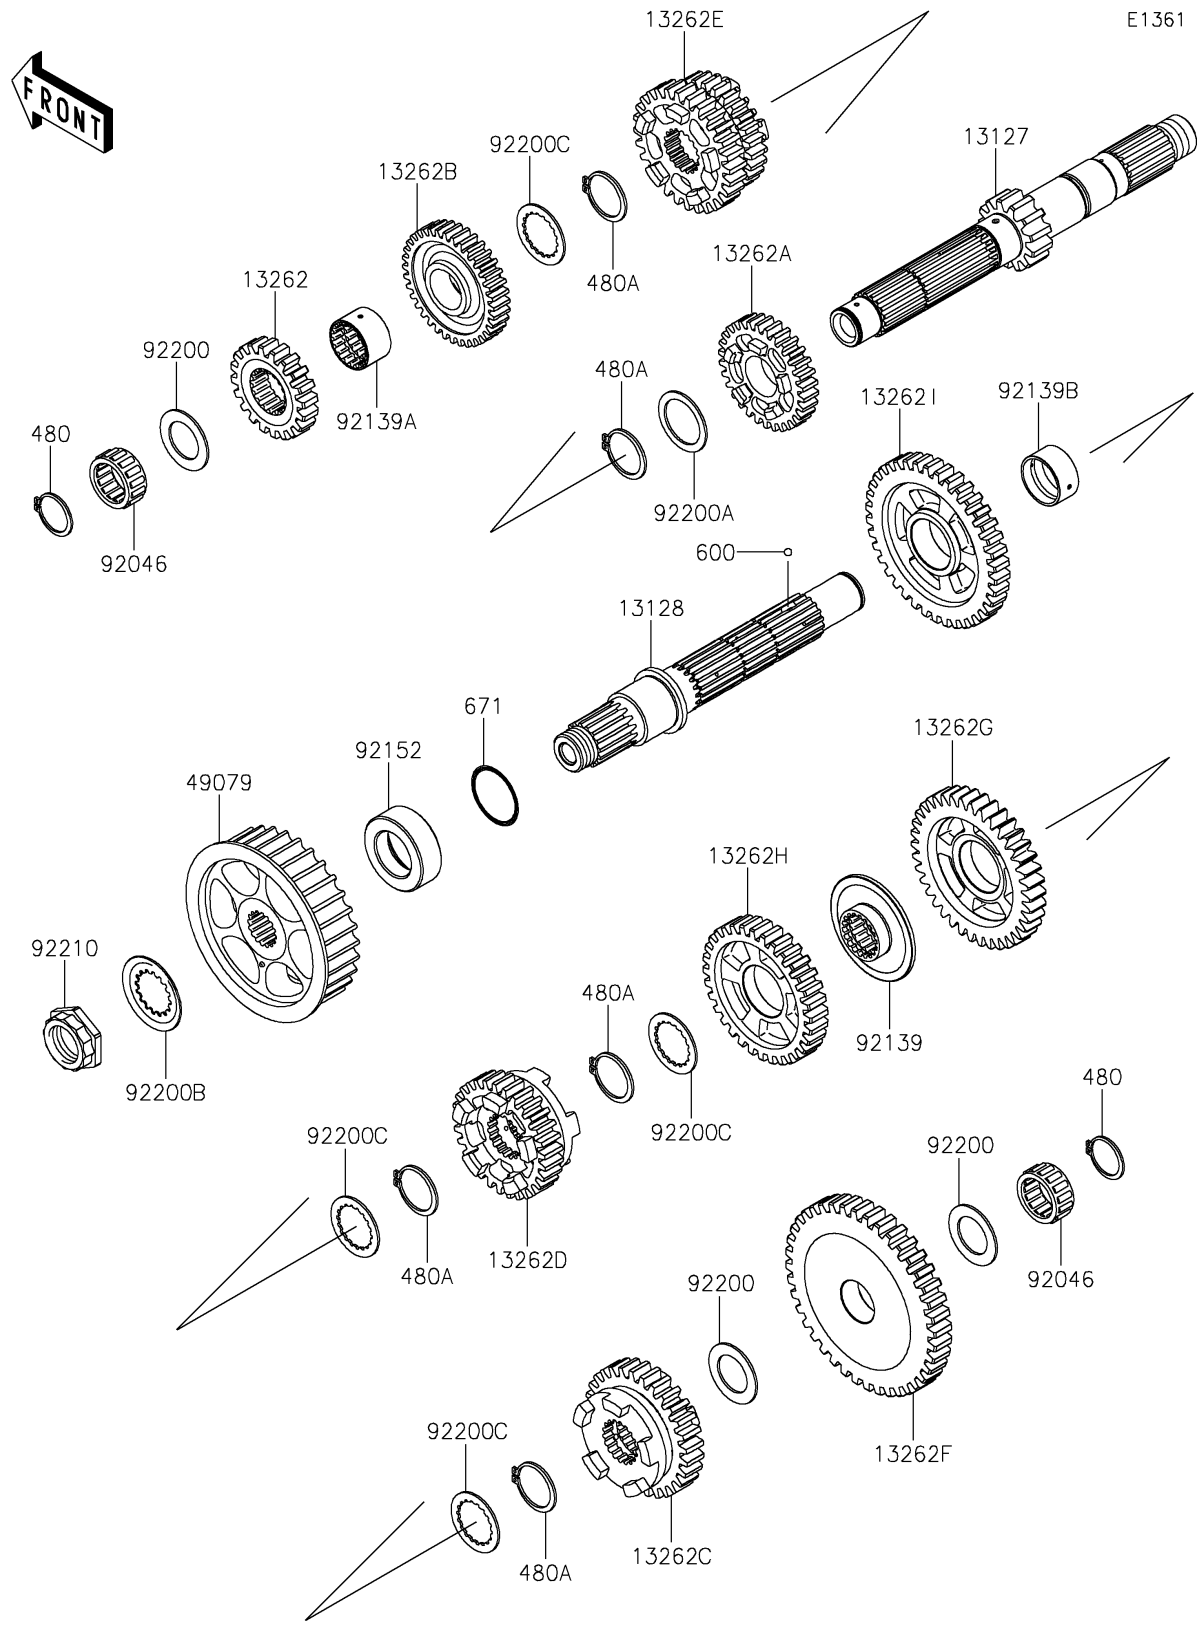

# 2020 VULCAN® 1700 VAQUERO® ABS PARTS DIAGRAM

Transmission

## 2020 VULCAN® 1700 VAQUERO® ABS PARTS LIST

### Transmission

ITEM NAME	PART NUMBER	QUANTITY
SHAFT-TRANSMISSION INPUT (Ref # 13127)	13127-0085	1
SHAFT-TRANSMISSION OUTPUT (Ref # 13128)	13128-0057	1
GEAR,INPUT 2ND,20T (Ref # 13262)	13262-0603	1
GEAR,INPUT 5TH,30T (Ref # 13262A)	13262-0605	1
GEAR,INPUT 6TH,36T (Ref # 13262B)	13262-0606	1
GEAR,OUTPUT 5TH,29T (Ref # 13262C)	13262-0611	1
GEAR,OUTPUT 6TH,29T (Ref # 13262D)	13262-0612	1
GEAR,INPUT 3RD&4TH,27T&28T (Ref # 13262E)	13262-0829	1
GEAR,OUTPUT LOW,44T (Ref # 13262F)	13262-0831	1
GEAR,OUTPUT 3RD,38T (Ref # 13262G)	13262-0832	1
GEAR,OUTPUT 4TH,32T (Ref # 13262H)	13262-0833	1
GEAR,OUTPUT 2ND,38T (Ref # 13262I)	13262-0834	1
CIRCLIP-TYPE-C,25MM (Ref # 480)	480J2500	2
CIRCLIP (Ref # 480A)	480J2900	5
PULLEY-BELT (Ref # 49079)	49079-0020	1
BALL-STEEL,5/32 (Ref # 600)	600A0500	3
O RING (Ref # 671)	671D2535	1
BEARING-NEEDLE,KT 253515E02 C3 (Ref # 92046)	92046-0007	2
BUSHING,OUTPUT 3RD-4TH GEAR (Ref # 92139)	92139-0007	1
BUSHING,INPUT TOP GEAR (Ref # 92139A)	92139-0236	1
BUSHING,OUTPUT 2ND GEAR (Ref # 92139B)	92139-0237	1
COLLAR,30X50X17.5 (Ref # 92152)	92152-0657	1
WASHER,25.3X40X1.6 (Ref # 92200)	92200-0427	3
WASHER,30.3X40X1.5 (Ref # 92200A)	92200-0428	1
WASHER,31X50X1 (Ref # 92200B)	92200-0505	1
WASHER,30.3X40X1.5 (Ref # 92200C)	92200-1381	4
NUT,25MM (Ref # 92210)	92210-0554	1