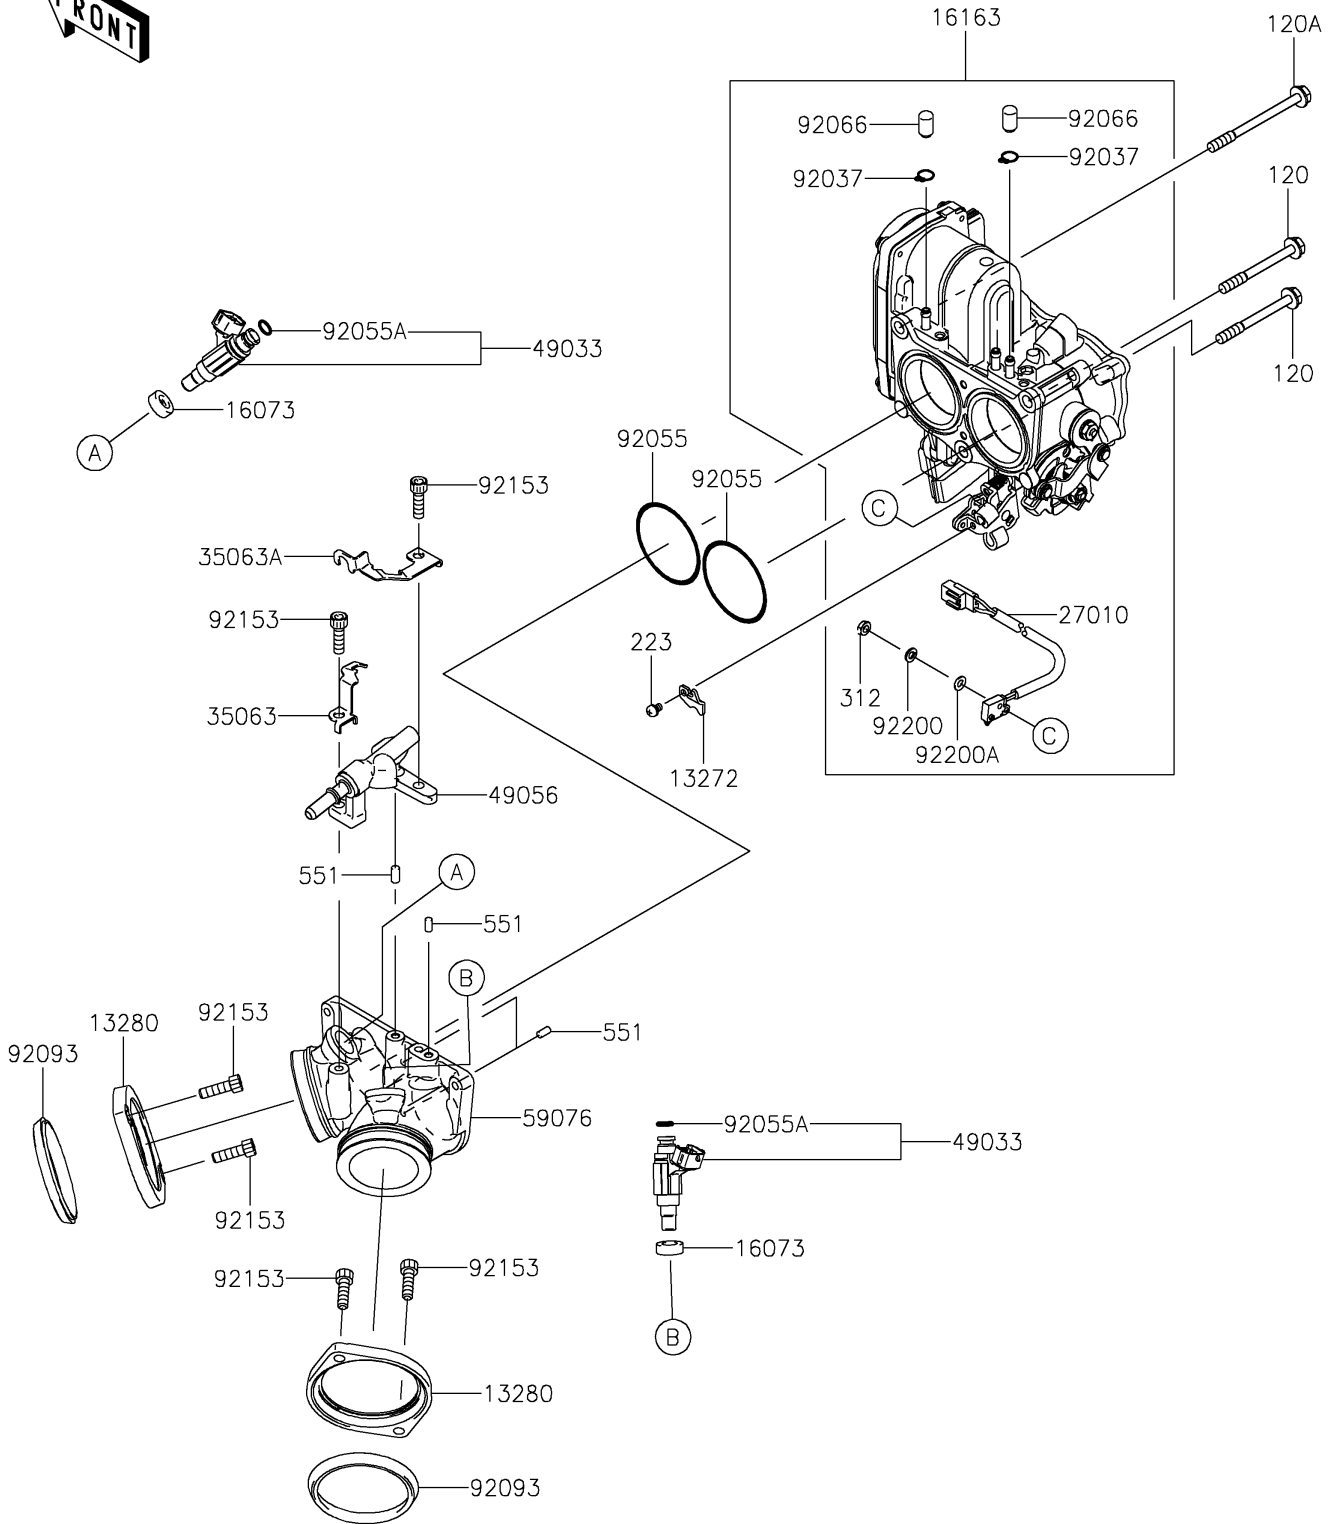

2018 VULCAN® 1700 VAQUERO® ABS PARTS DIAGRAM

Throttle

E1510

2018 VULCAN® 1700 VAQUERO® ABS PARTS LIST

Throttle

ITEM NAME	PART NUMBER	QUANTITY
BOLT-SOCKET,6X60 (Ref # 120)	120CA0660	2
BOLT-SOCKET,6X75 (Ref # 120A)	120CA0675	1
PLATE,CABLE STOPPER (Ref # 13272)	13272-0620	1
HOLDER,INTAKE MANIFOLD (Ref # 13280)	13280-0007	2
INSULATOR (Ref # 16073)	16073-3707	2
THROTTLE-ASSY,EACW42 (Ref # 16163)	16163-0124	1
SCREW-PAN-WS-CROS,4X6 (Ref # 223)	223AA0406	1
SWITCH,AUTOCRUISE CANCEL (Ref # 27010)	27010-0093	1
NUT-HEX (Ref # 312)	312BC0300	1
STAY (Ref # 35063)	35063-0075	1
STAY (Ref # 35063A)	35063-0076	1
NOZZLE-INJECTION (Ref # 49033)	49033-0003	2
PIPE-INJECTION (Ref # 49056)	49056-0020	1
PIN-DOWEL,4X8 (Ref # 551)	551A0408	4
MANIFOLD-INTAKE (Ref # 59076)	59076-0005	1
CLAMP,BREATHER TUBE (Ref # 92037)	92037-174	2
RING-O,49.7X2.4 (Ref # 92055)	92055-0183	2
RING-O,INJECTION NOZZLE (Ref # 92055A)	92055-1622	2
PLUG,FITTING (Ref # 92066)	92066-1549	2
SEAL (Ref # 92093)	92093-0006	2
BOLT,SOCKET,6X20 (Ref # 92153)	92153-1031	6
WASHER,SPRING (Ref # 92200)	92200-0539	1
WASHER (Ref # 92200A)	92200-0540	1