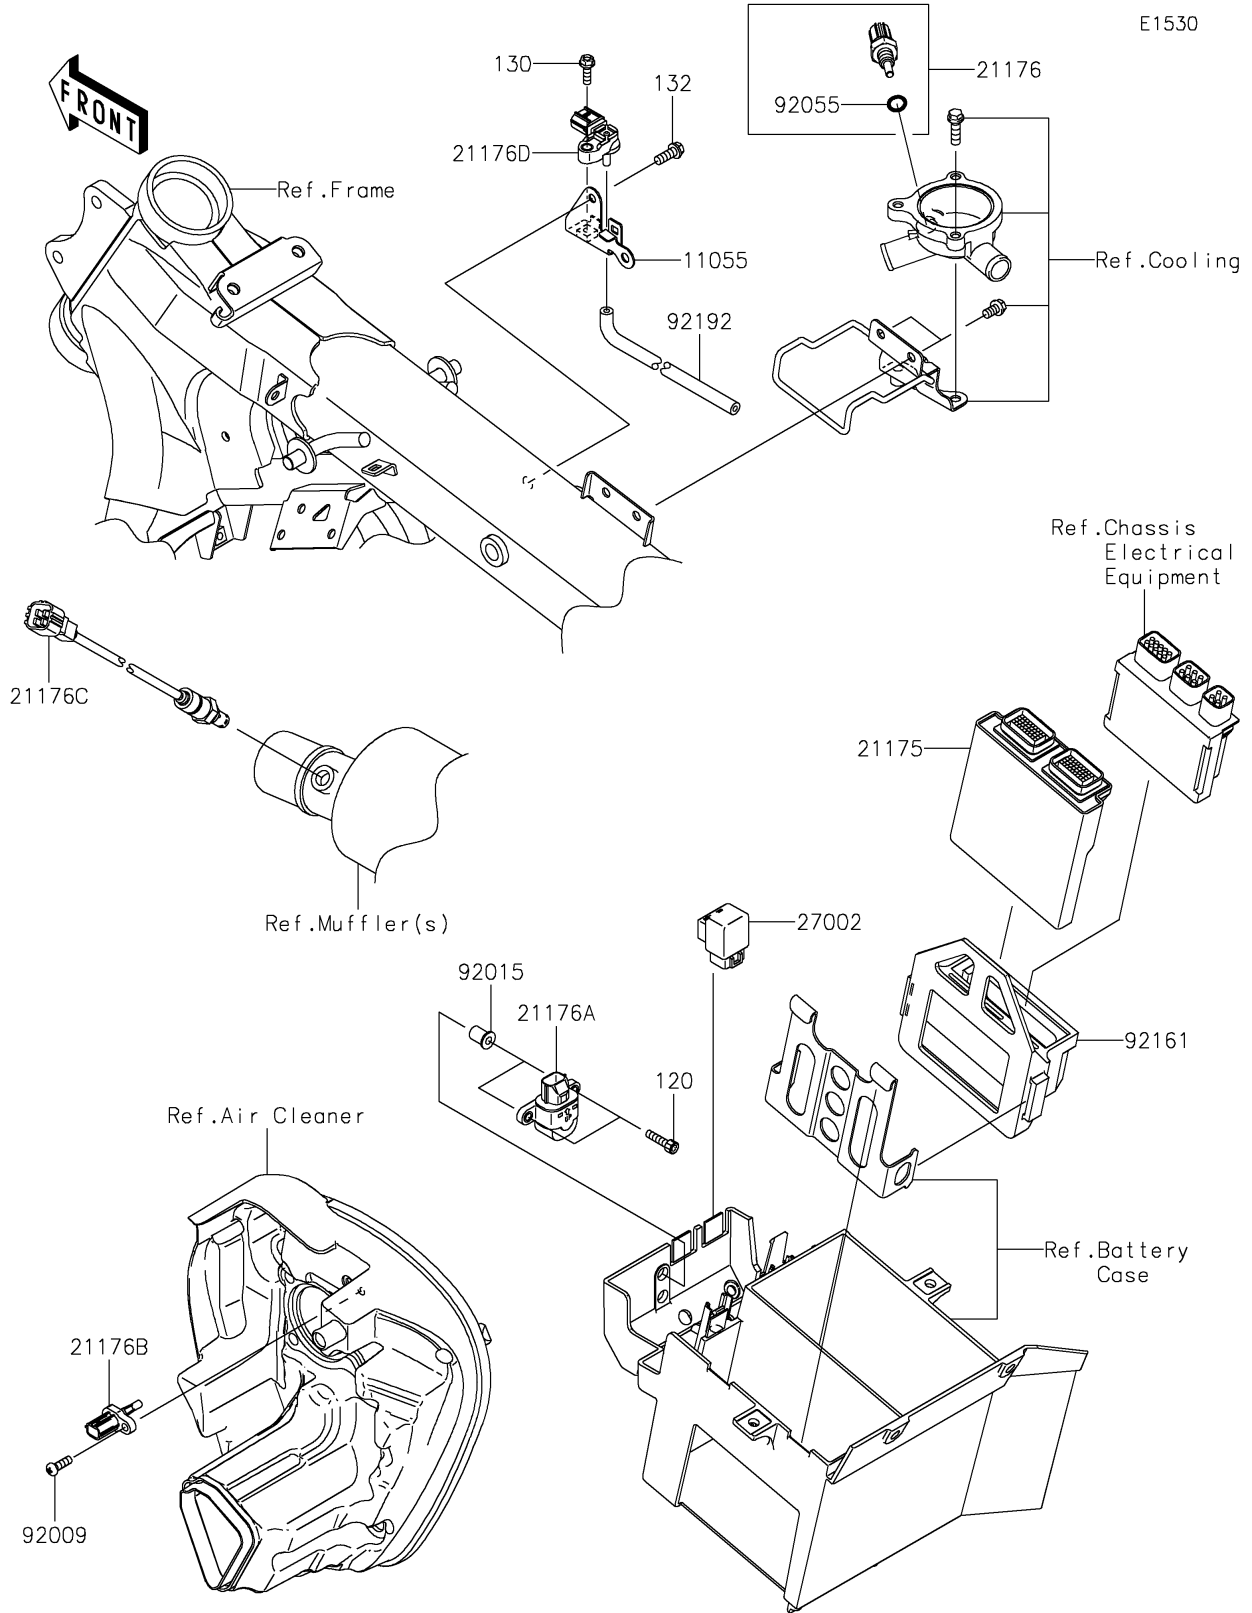

2019 VULCAN® 1700 VAQUERO® ABS PARTS DIAGRAM

Fuel Injection

2019 VULCAN® 1700 VAQUERO® ABS PARTS LIST

Fuel Injection

ITEM NAME	PART NUMBER	QUANTITY
BRACKET (Ref # 11055)	11055-0569	1
BOLT-SOCKET,5X20 (Ref # 120)	120CA0520	2
BOLT-FLANGED,5X16 (Ref # 130)	130BA0516	1
BOLT-FLANGED-SMALL,6X16 (Ref # 132)	132BA0616	1
CONTROL UNIT-ELECTRONIC (Ref # 21175)	21175-0927	1
SENSOR,WATER TEMP (Ref # 21176)	21176-0009	1
SENSOR (Ref # 21176A)	21176-0025	1
SENSOR,AIR TEMPERATURE (Ref # 21176B)	21176-0048	1
SENSOR,OXYGEN (Ref # 21176C)	21176-0090	1
SENSOR,PRESSURE (Ref # 21176D)	21176-0111	1
RELAY-ASSY (Ref # 27002)	27002-1062	1
SCREW,TAPPING,5X16 (Ref # 92009)	92009-1984	1
NUT,WELL,5MM (Ref # 92015)	92015-1757	2
RING-O,9.5X1.9 (Ref # 92055)	92055-0016	1
DAMPER (Ref # 92161)	92161-0092	1
TUBE,FITTING-ASV (Ref # 92192)	92192-0354	1