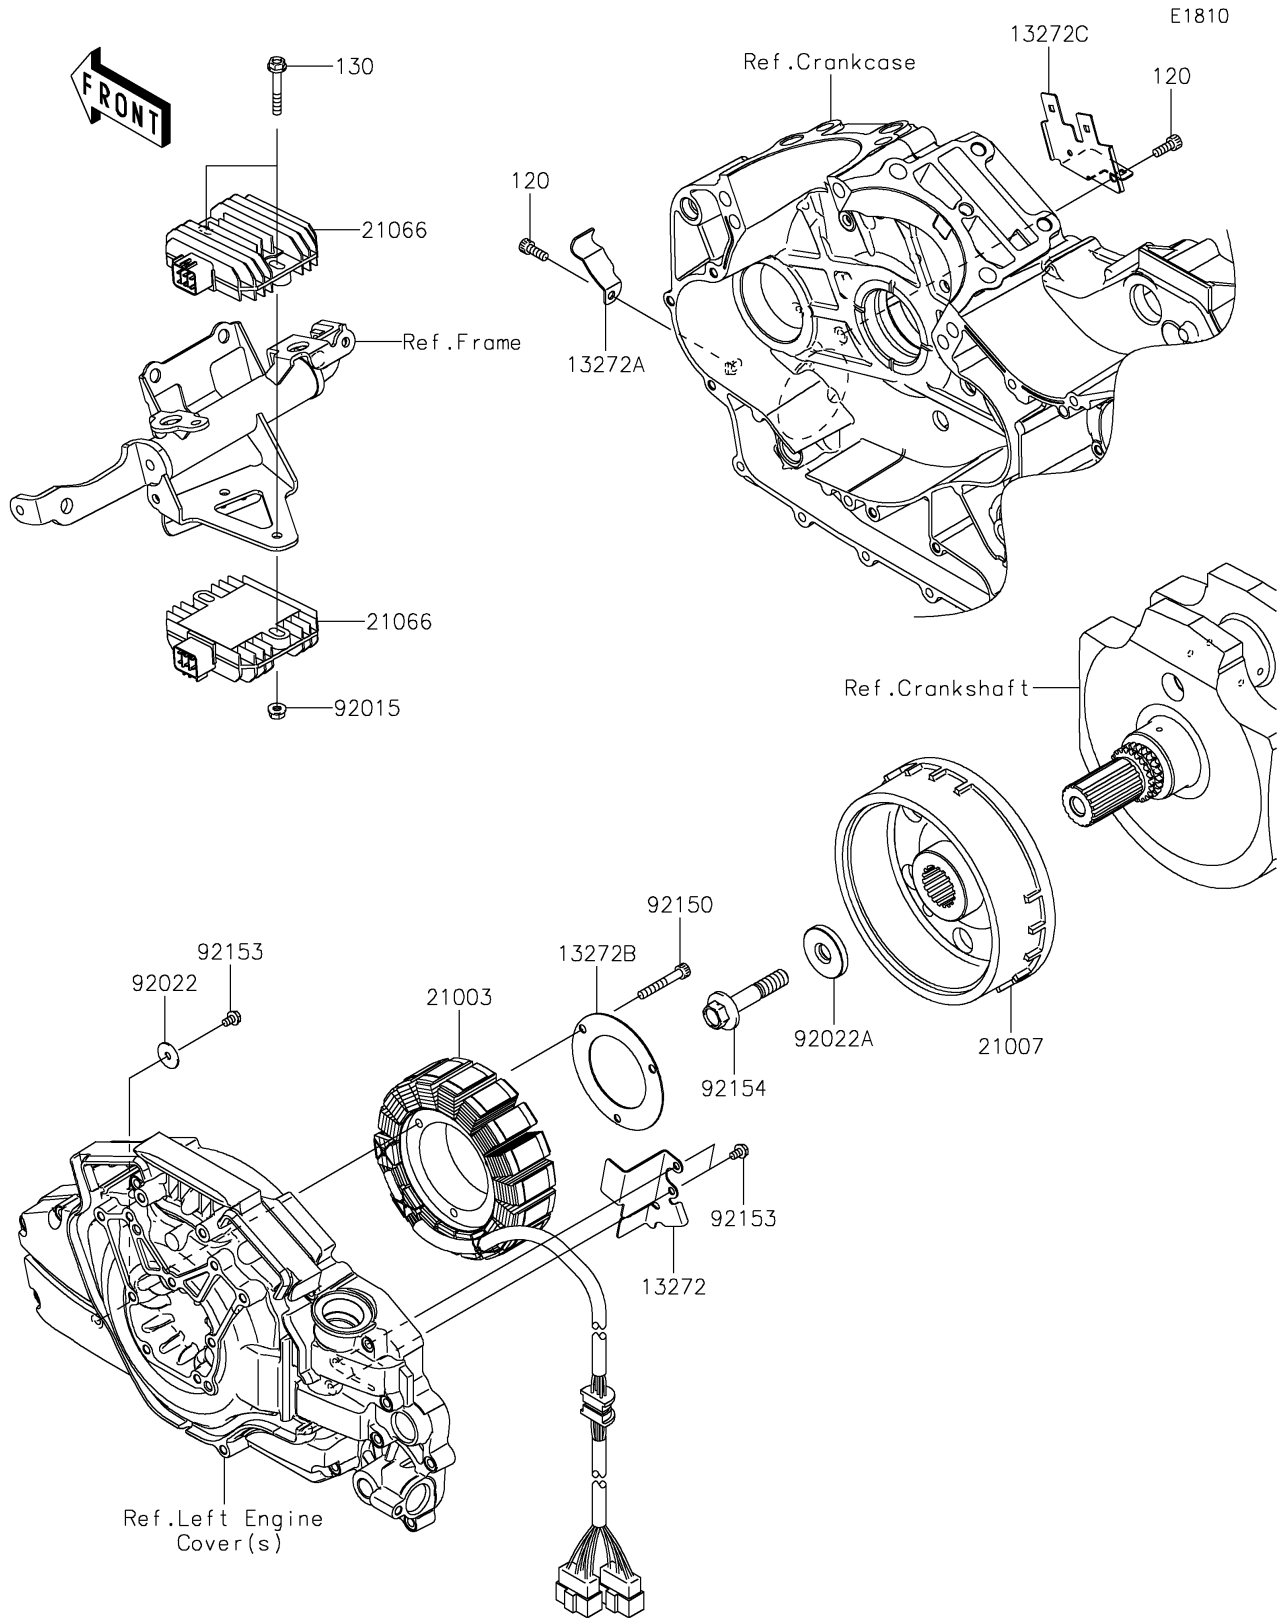

2020 VULCAN® 1700 VAQUERO® ABS PARTS DIAGRAM

Generator

2020 VULCAN® 1700 VAQUERO® ABS PARTS LIST

Generator

ITEM NAME	PART NUMBER	QUANTITY
BOLT-SOCKET,6X16 (Ref # 120)	120CA0616	2
BOLT-FLANGED,6X40 (Ref # 130)	130BB0640	2
PLATE,INNER GENE. COVER (Ref # 13272)	13272-0320	1
PLATE,FR RH CASE (Ref # 13272A)	13272-0427	1
PLATE,STATOR (Ref # 13272B)	13272-0683	1
PLATE,COUPLER (Ref # 13272C)	13272-1249	1
STATOR (Ref # 21003)	21003-0076	1
ROTOR (Ref # 21007)	21007-0116	1
REGULATOR-VOLTAGE (Ref # 21066)	21066-0728	2
NUT,FLANGED,6MM,BLACK (Ref # 92015)	92015-1233	2
WASHER,5.5X20X1.2 (Ref # 92022)	92022-104	1
WASHER,12X40X6 (Ref # 92022A)	92022-1904	1
BOLT,SOCKET,6X40 (Ref # 92150)	92150-1958	3
BOLT,5X10 (Ref # 92153)	92153-0687	3
BOLT,ROTOR,12X60 (Ref # 92154)	92154-0032	1