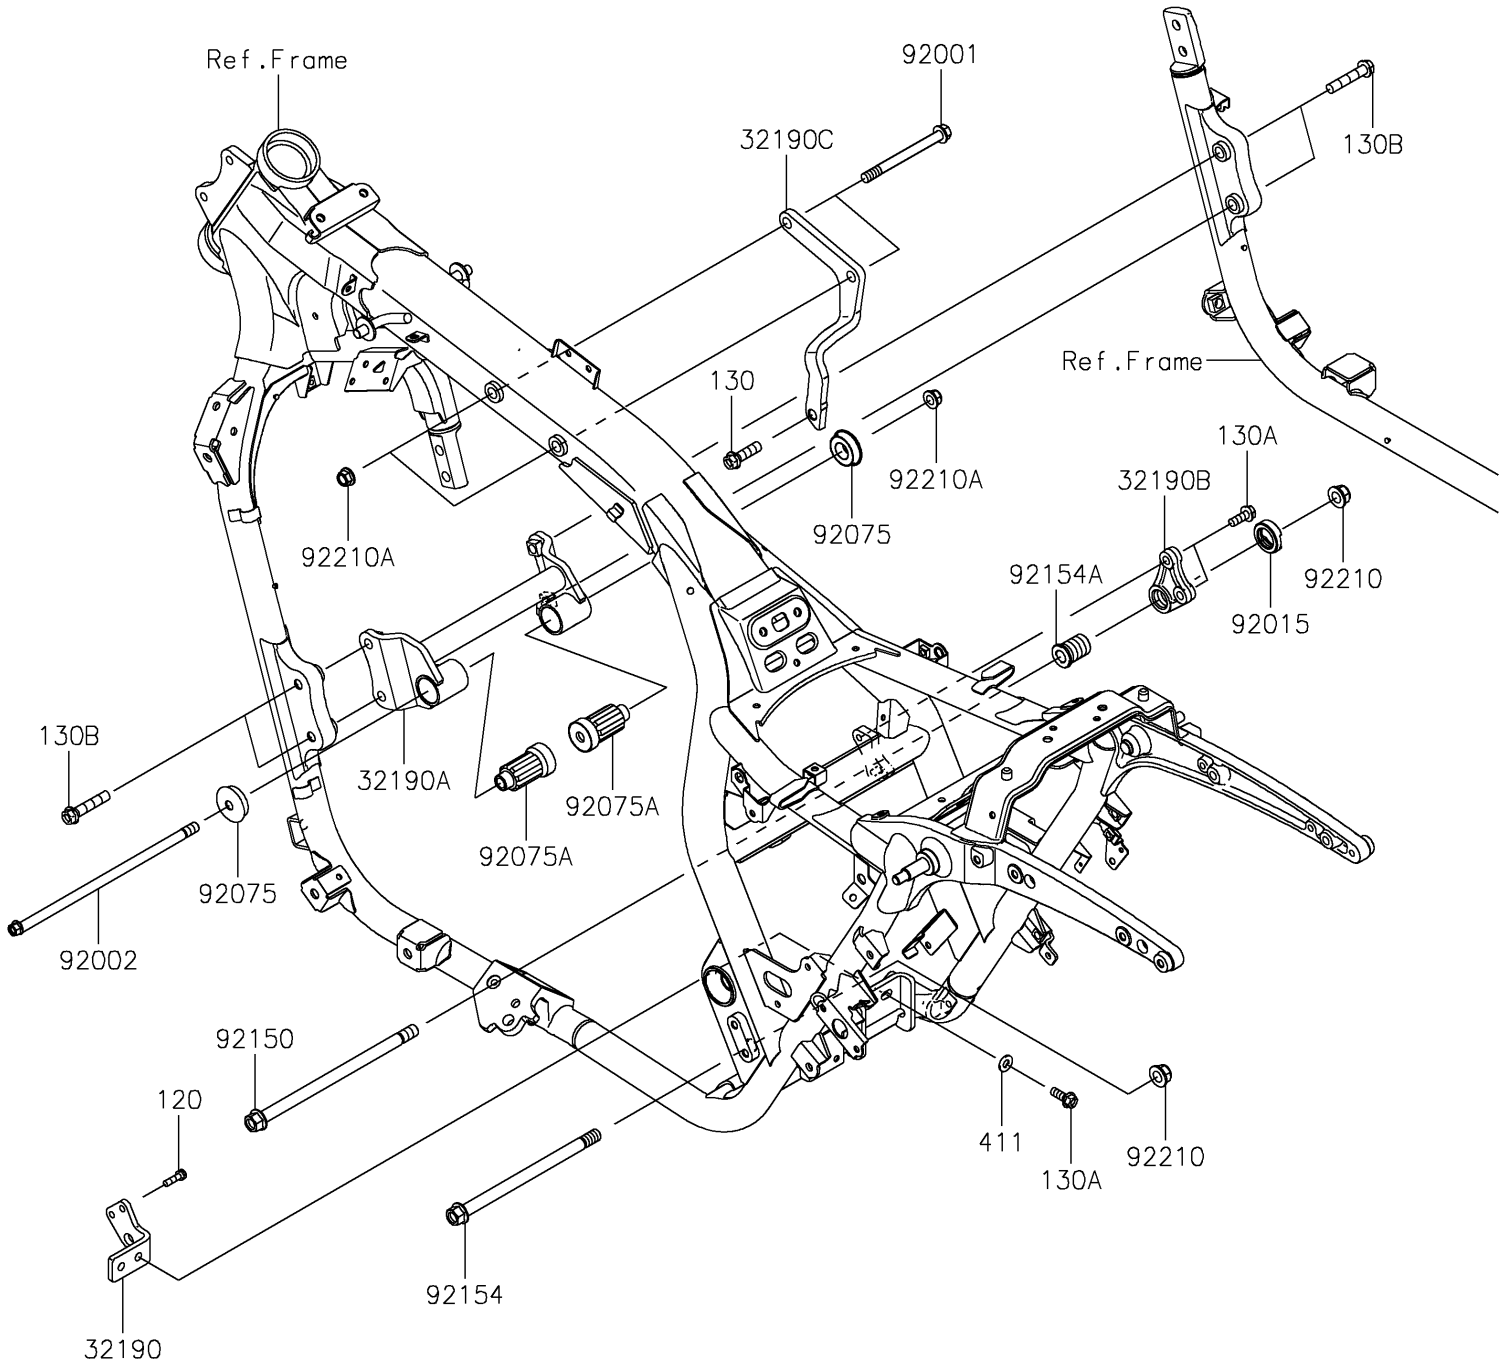

2018 VULCAN® 1700 VAQUERO® ABS PARTS DIAGRAM

Frame Fittings

F2131

2018 VULCAN® 1700 VAQUERO® ABS PARTS LIST

Frame Fittings

ITEM NAME	PART NUMBER	QUANTITY
BOLT-SOCKET,6X20 (Ref # 120)	120CA0620	2
BOLT-FLANGED,10X35 (Ref # 130)	130BA1035	1
BOLT-FLANGED,8X22 (Ref # 130A)	130BB0822	4
BOLT-FLANGED,10X50 (Ref # 130B)	130BB1050	4
BRACKET-ENGINE,RR,LWR (Ref # 32190)	32190-0396	1
BRACKET-ENGINE,FR,F.S.BLACK (Ref # 32190A)	32190-0410-18R	1
BRACKET-ENGINE,RR,UPP,F.S.BLK (Ref # 32190B)	32190-0446-18R	1
BRACKET-ENGINE,CYLINDER HEAD (Ref # 32190C)	32190-0452	1
WASHER-PLAIN,8.5X18X1.6 (Ref # 411)	411AB0800	2
BOLT,FLANGED,10X110 (Ref # 92001)	92001-1602	2
BOLT,FLANGED,10X260 (Ref # 92002)	92002-1454	1
NUT,ENGINE MOUNT,22MM (Ref # 92015)	92015-1846	1
DAMPER,ENGINE MOUNT (Ref # 92075)	92075-1738	2
DAMPER,ENGINE MOUNT,MAIN (Ref # 92075A)	92075-1739	2
BOLT,FLANGED,12X228 (Ref # 92150)	92150-1952	1
BOLT,FLANGED,12X200 (Ref # 92154)	92154-0244	1
BOLT,ENGINE MOUNT,22X33.5 (Ref # 92154A)	92154-0245	1
NUT,LOCK,FLANGED,12MM (Ref # 92210)	92210-0110	2
NUT,LOCK,FLANGED,10MM (Ref # 92210A)	92210-1081	3