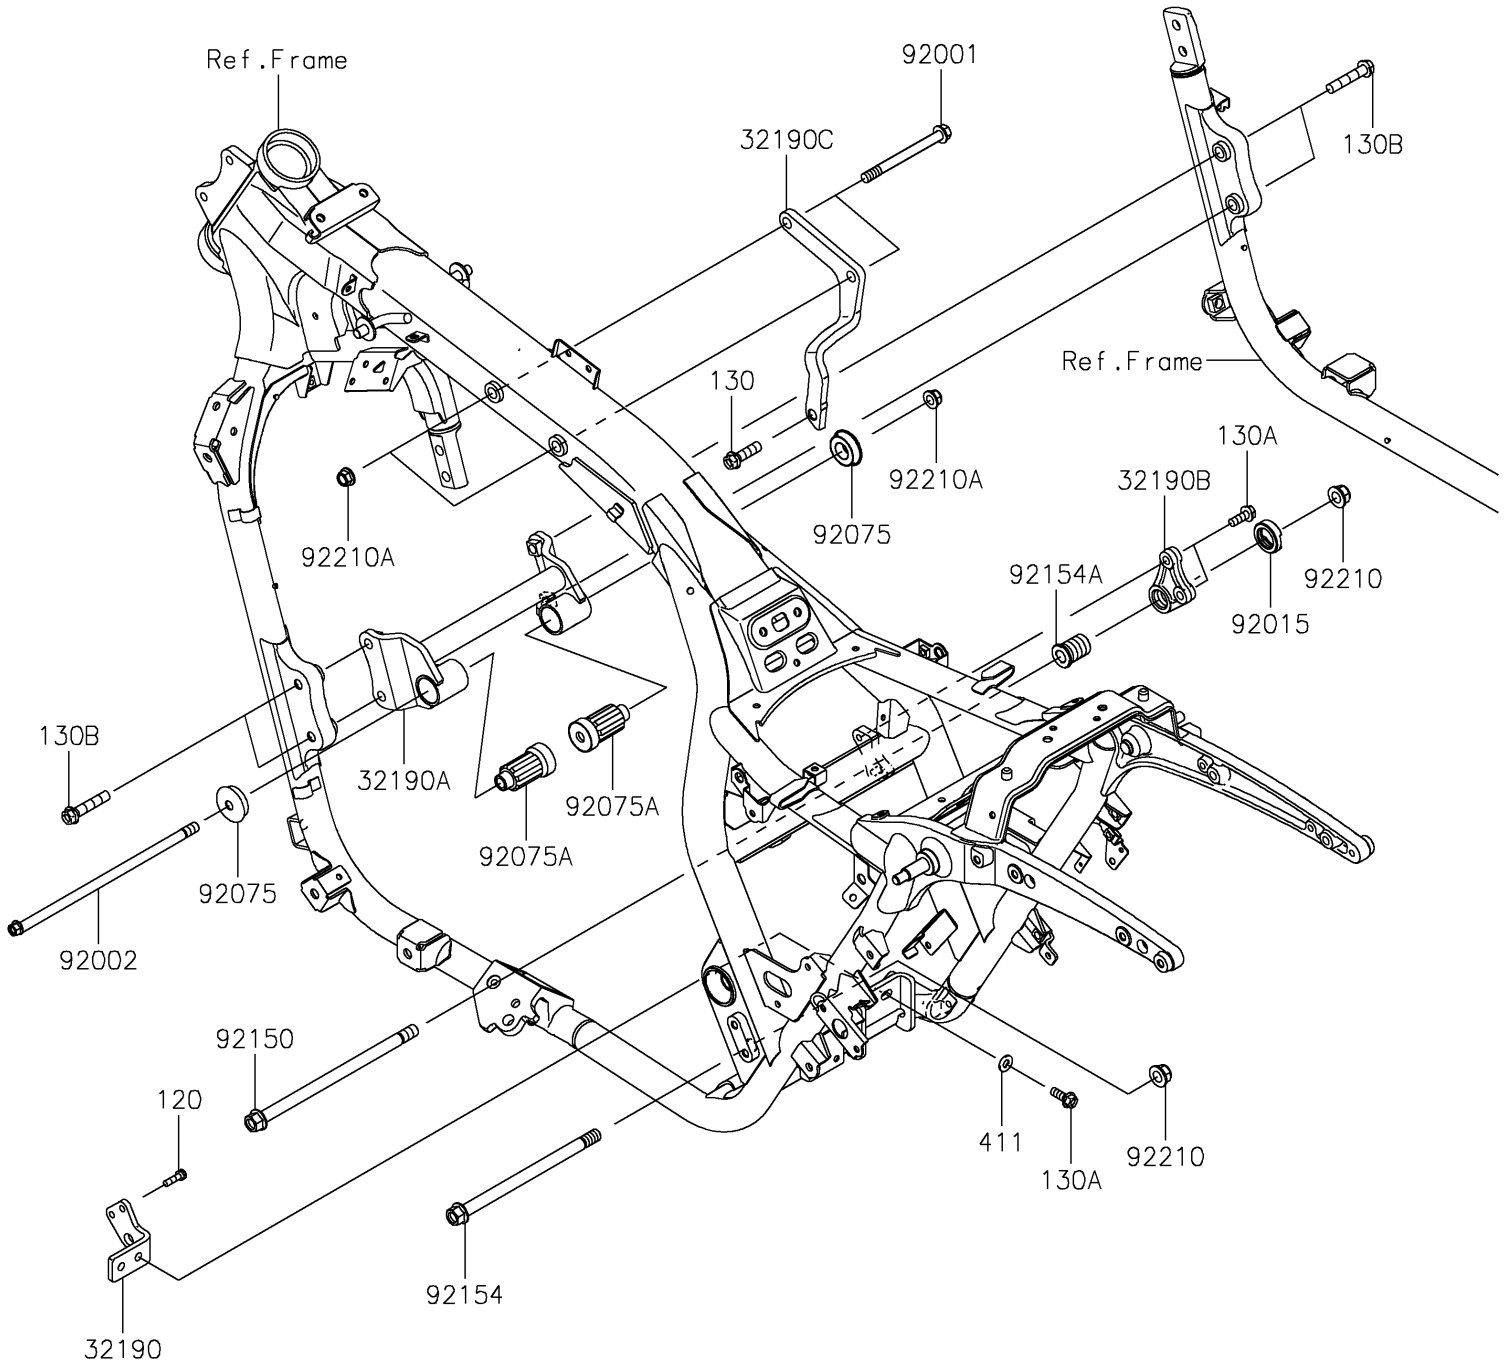

2020 VULCAN® 1700 VAQUERO® ABS PARTS DIAGRAM

Frame Fittings

F2131

2020 VULCAN® 1700 VAQUERO® ABS PARTS LIST

Frame Fittings

ITEM NAME	PART NUMBER	QUANTITY
BOLT-SOCKET,6X20 (Ref # 120)	120CA0620	2
BOLT-FLANGED,10X35 (Ref # 130)	130BA1035	1
BOLT-FLANGED,8X22 (Ref # 130A)	130BB0822	4
BOLT-FLANGED,10X50 (Ref # 130B)	130BB1050	4
BRACKET-ENGINE,RR,LWR (Ref # 32190)	32190-0396	1
BRACKET-ENGINE,FR,F.S.BLACK (Ref # 32190A)	32190-0410-18R	1
BRACKET-ENGINE,RR,UPP,F.S.BLK (Ref # 32190B)	32190-0446-18R	1
BRACKET-ENGINE,CYLINDER HEAD (Ref # 32190C)	32190-0452	1
WASHER-PLAIN,8.5X18X1.6 (Ref # 411)	411AB0800	2
BOLT,FLANGED,10X110 (Ref # 92001)	92001-1602	2
BOLT,FLANGED,10X260 (Ref # 92002)	92002-1454	1
NUT,ENGINE MOUNT,22MM (Ref # 92015)	92015-1846	1
DAMPER,ENGINE MOUNT (Ref # 92075)	92075-1738	2
DAMPER,ENGINE MOUNT,MAIN (Ref # 92075A)	92075-1739	2
BOLT,FLANGED,12X228 (Ref # 92150)	92150-1952	1
BOLT,FLANGED,12X200 (Ref # 92154)	92154-0244	1
BOLT,ENGINE MOUNT,22X33.5 (Ref # 92154A)	92154-0245	1
NUT,LOCK,FLANGED,12MM (Ref # 92210)	92210-0110	2
NUT,LOCK,FLANGED,10MM (Ref # 92210A)	92210-1081	3