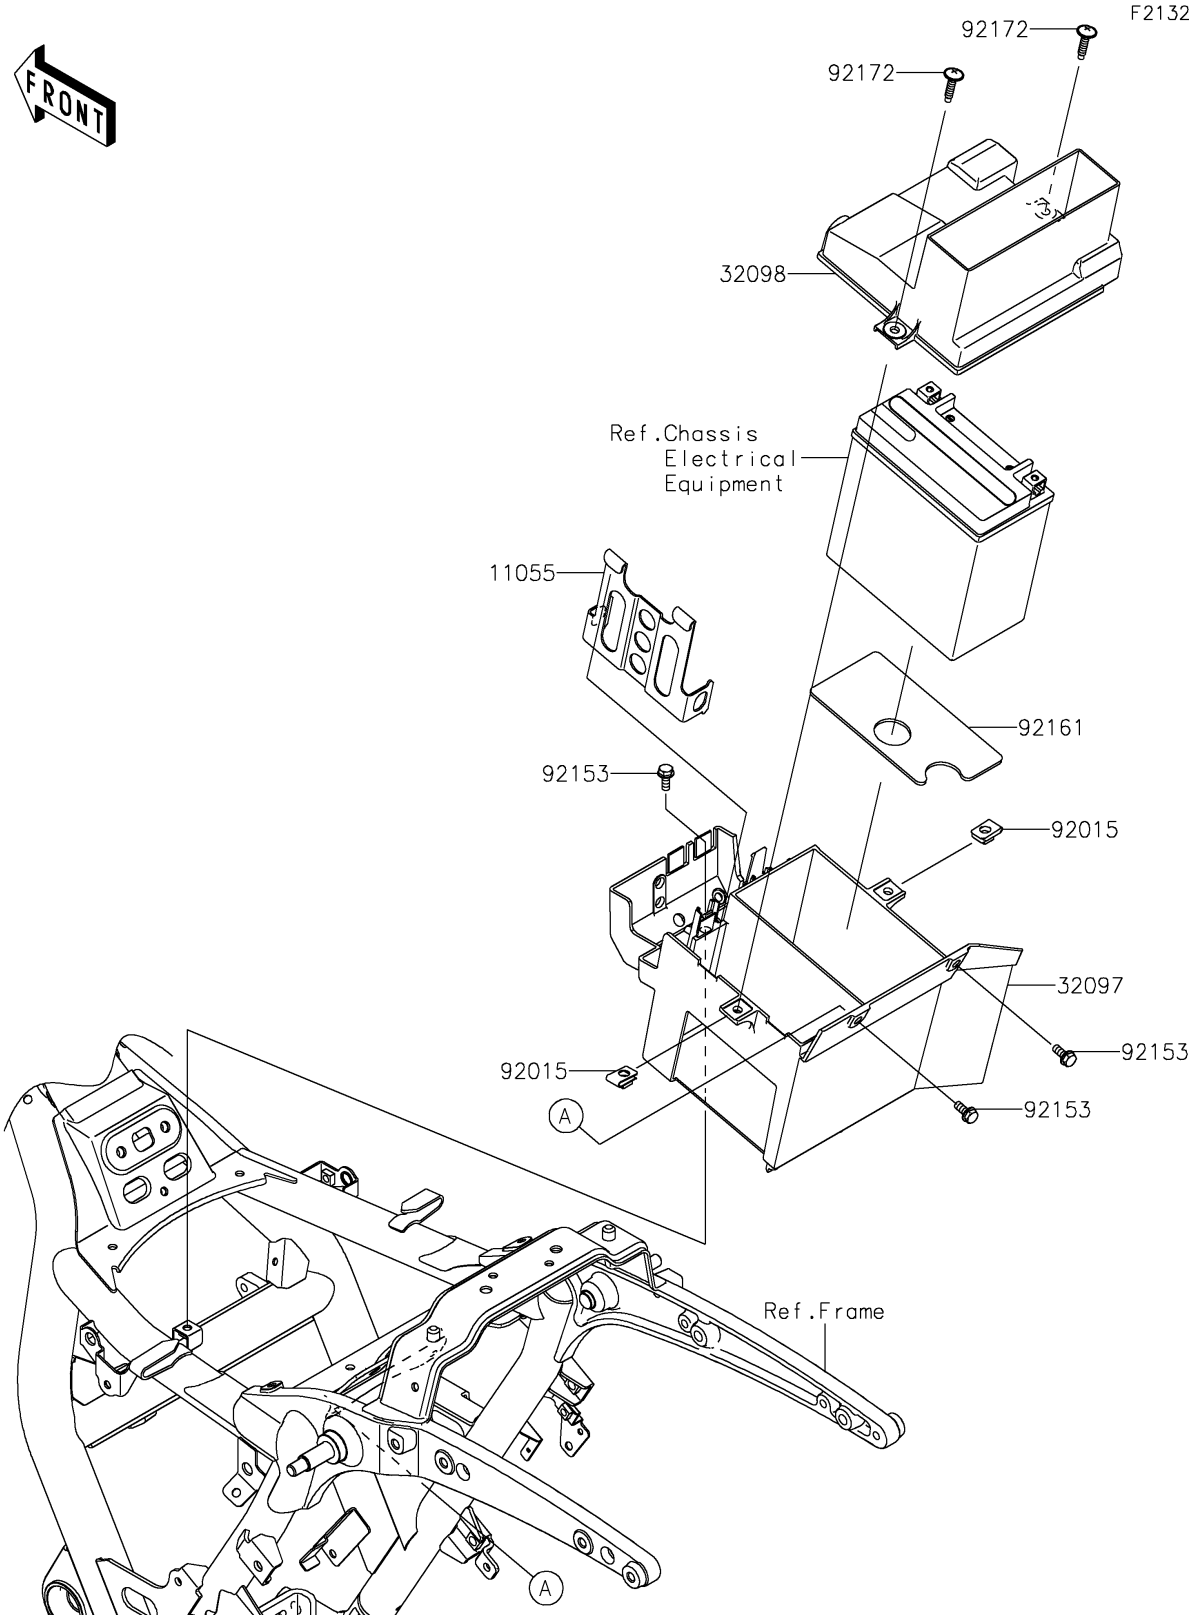

2020 VULCAN® 1700 VAQUERO® ABS PARTS DIAGRAM

Battery Case

2020 VULCAN® 1700 VAQUERO® ABS PARTS LIST

Battery Case

ITEM NAME	PART NUMBER	QUANTITY
BRACKET,ECU&RELAY BOX (Ref # 11055)	11055-0617	1
CASE-BATTERY (Ref # 32097)	32097-0027	1
CASE-TOOL (Ref # 32098)	32098-0020	1
NUT,6MM (Ref # 92015)	92015-1602	2
BOLT,6X16 (Ref # 92153)	92153-1215	3
DAMPER,BATTERY (Ref # 92161)	92161-1097	1
SCREW,6X26 (Ref # 92172)	92172-0137	2