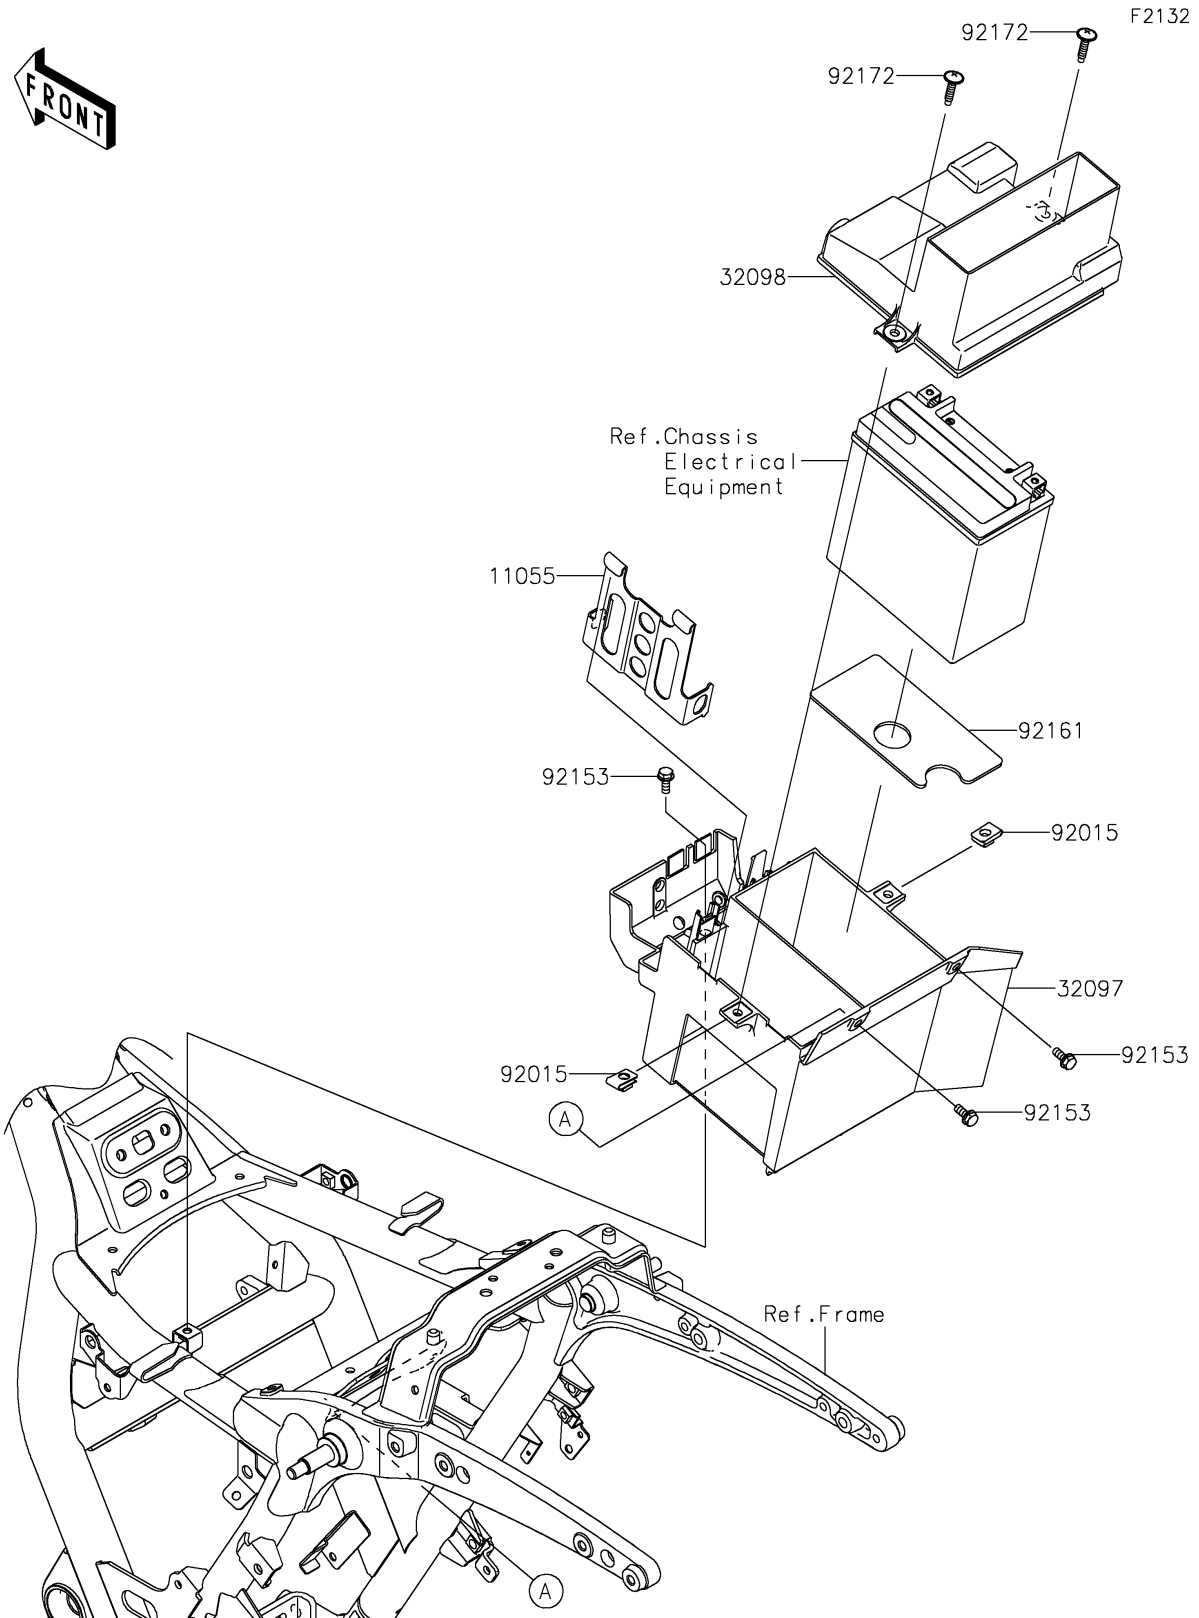

2020 VULCAN® 1700 VAQUERO® ABS PARTS DIAGRAM

Battery Case

2020 VULCAN® 1700 VAQUERO® ABS PARTS LIST

Battery Case

ITEM NAME	PART NUMBER	QUANTITY
BRACKET,ECU&RELAY BOX (Ref # 11055)	11055-0617	1
CASE-BATTERY (Ref # 32097)	32097-0027	1
CASE-TOOL (Ref # 32098)	32098-0020	1
NUT,6MM (Ref # 92015)	92015-1602	2
BOLT,6X16 (Ref # 92153)	92153-1215	3
DAMPER,BATTERY (Ref # 92161)	92161-1097	1
SCREW,6X26 (Ref # 92172)	92172-0137	2