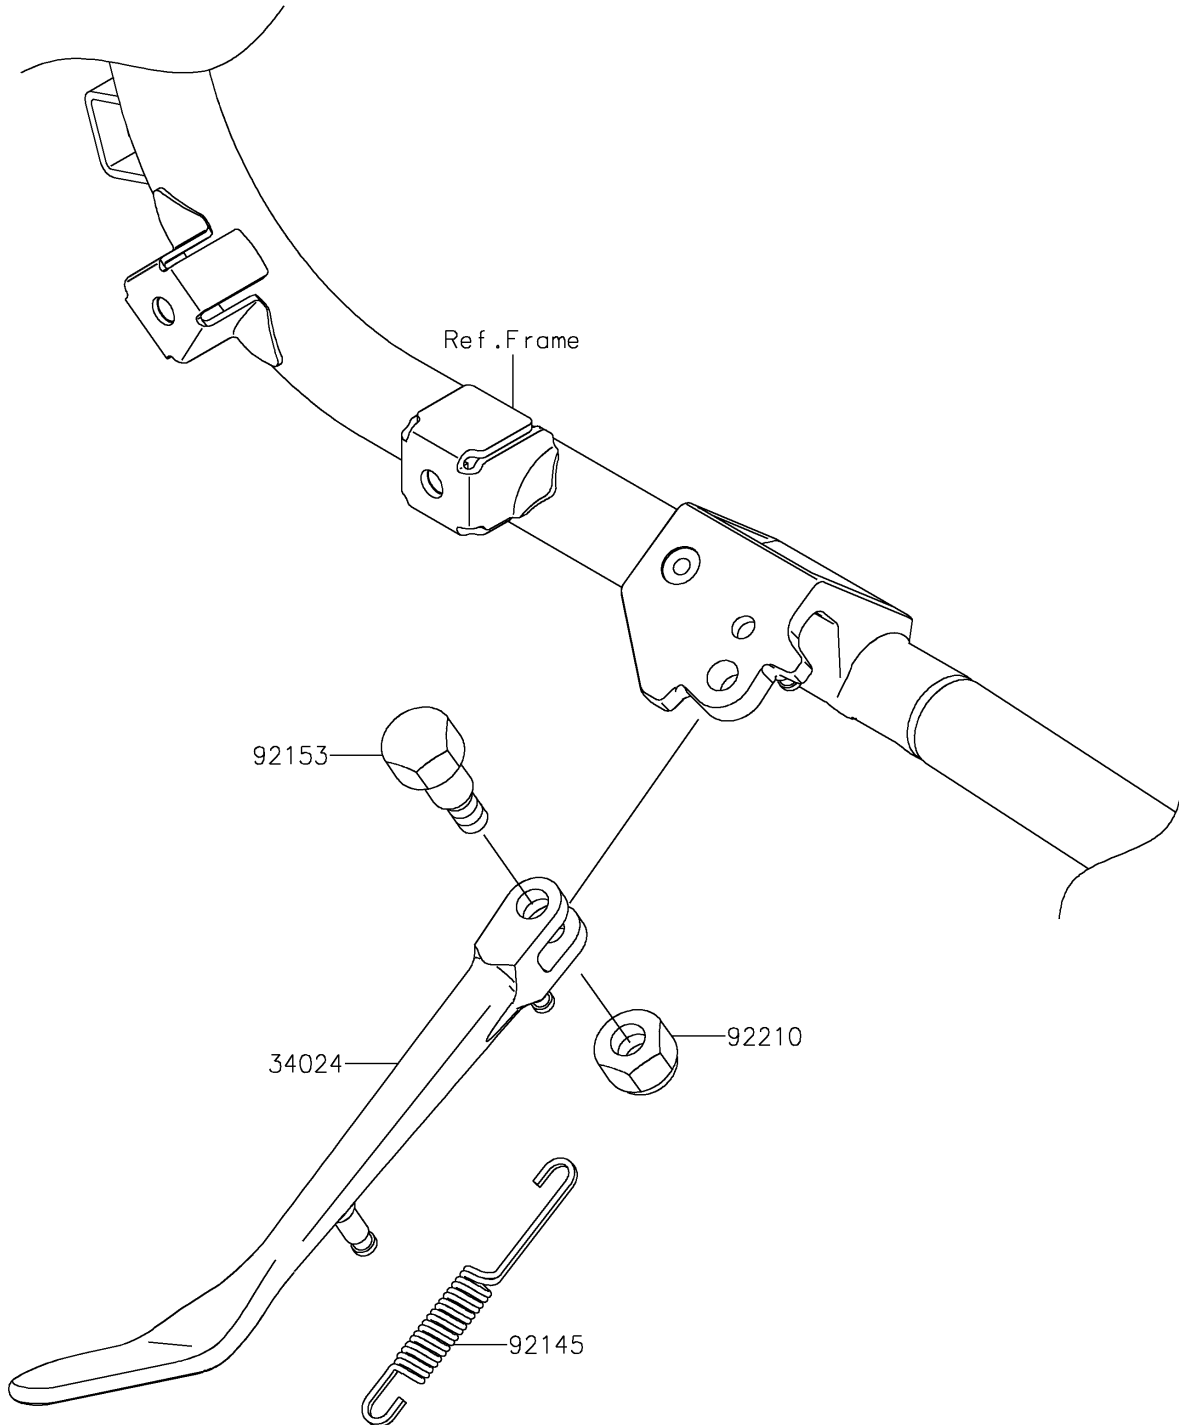

2020 VULCAN® 1700 VAQUERO® ABS PARTS DIAGRAM

Stand(s)

F2190

2020 VULCAN[®] 1700 VAQUERO[®] ABS PARTS LIST

Stand(s)

ITEM NAME	PART NUMBER	QUANTITY
STAND-SIDE (Ref # 34024)	34024-0083	1
SPRING,SIDE STAND (Ref # 92145)	92145-0687	1
BOLT,SIDE STAND,10MM (Ref # 92153)	92153-1416	1
NUT,LOCK,10MM (Ref # 92210)	92210-0784	1