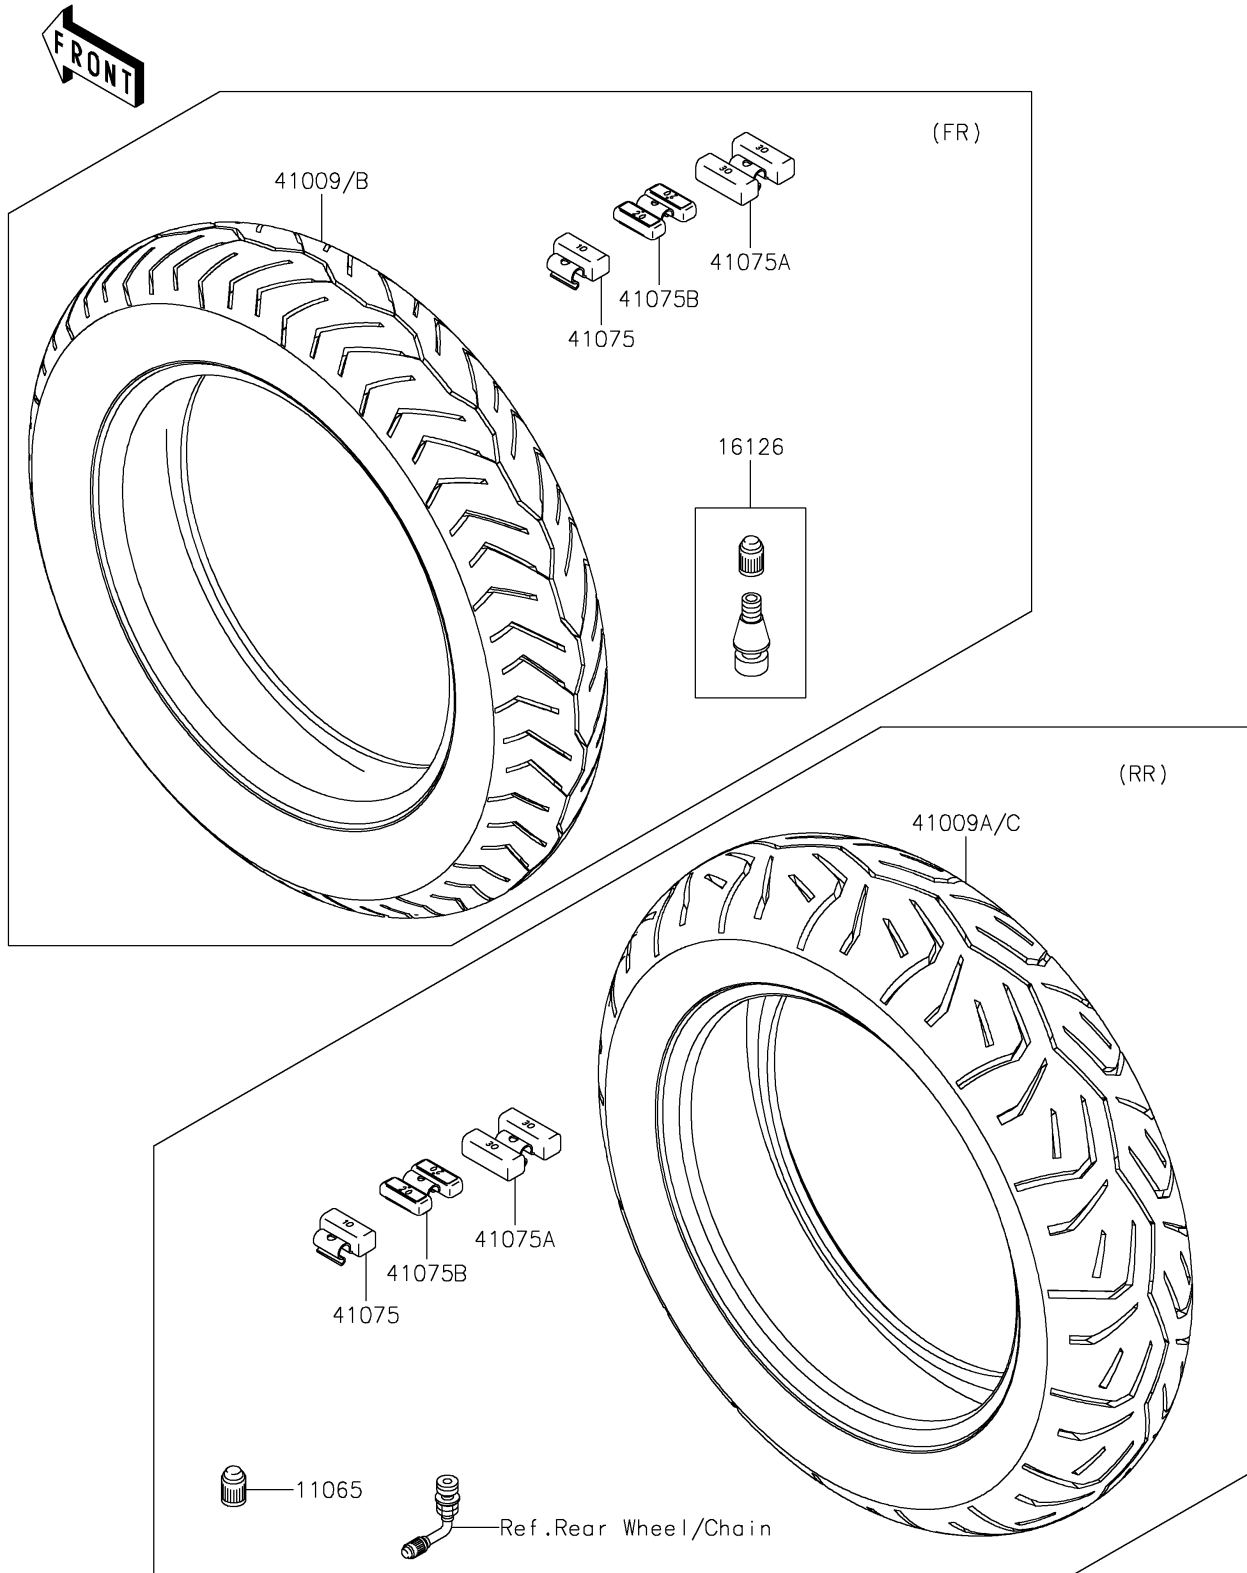

2018 VULCAN® 1700 VAQUERO® ABS PARTS DIAGRAM

Tires

F2210

2018 VULCAN® 1700 VAQUERO® ABS PARTS LIST

Tires

ITEM NAME	PART NUMBER	QUANTITY
CAP (Ref # 11065)	11065-1112	1
VALVE,TIRE (Ref # 16126)	16126-1140	1
TIRE,FR,130/90B16 67H,G721E (Ref # 41009B)	41009-0731	1
TIRE,RR,170/70B16 75H,G722E (Ref # 41009C)	41009-0732	1
BALANCER-WHEEL,10G,SILVER (Ref # 41075)	41075-0007	AR
BALANCER-WHEEL,30G,SILVER (Ref # 41075A)	41075-0017	AR
BALANCER-WHEEL,20G,SILVER (Ref # 41075B)	41075-0018	AR