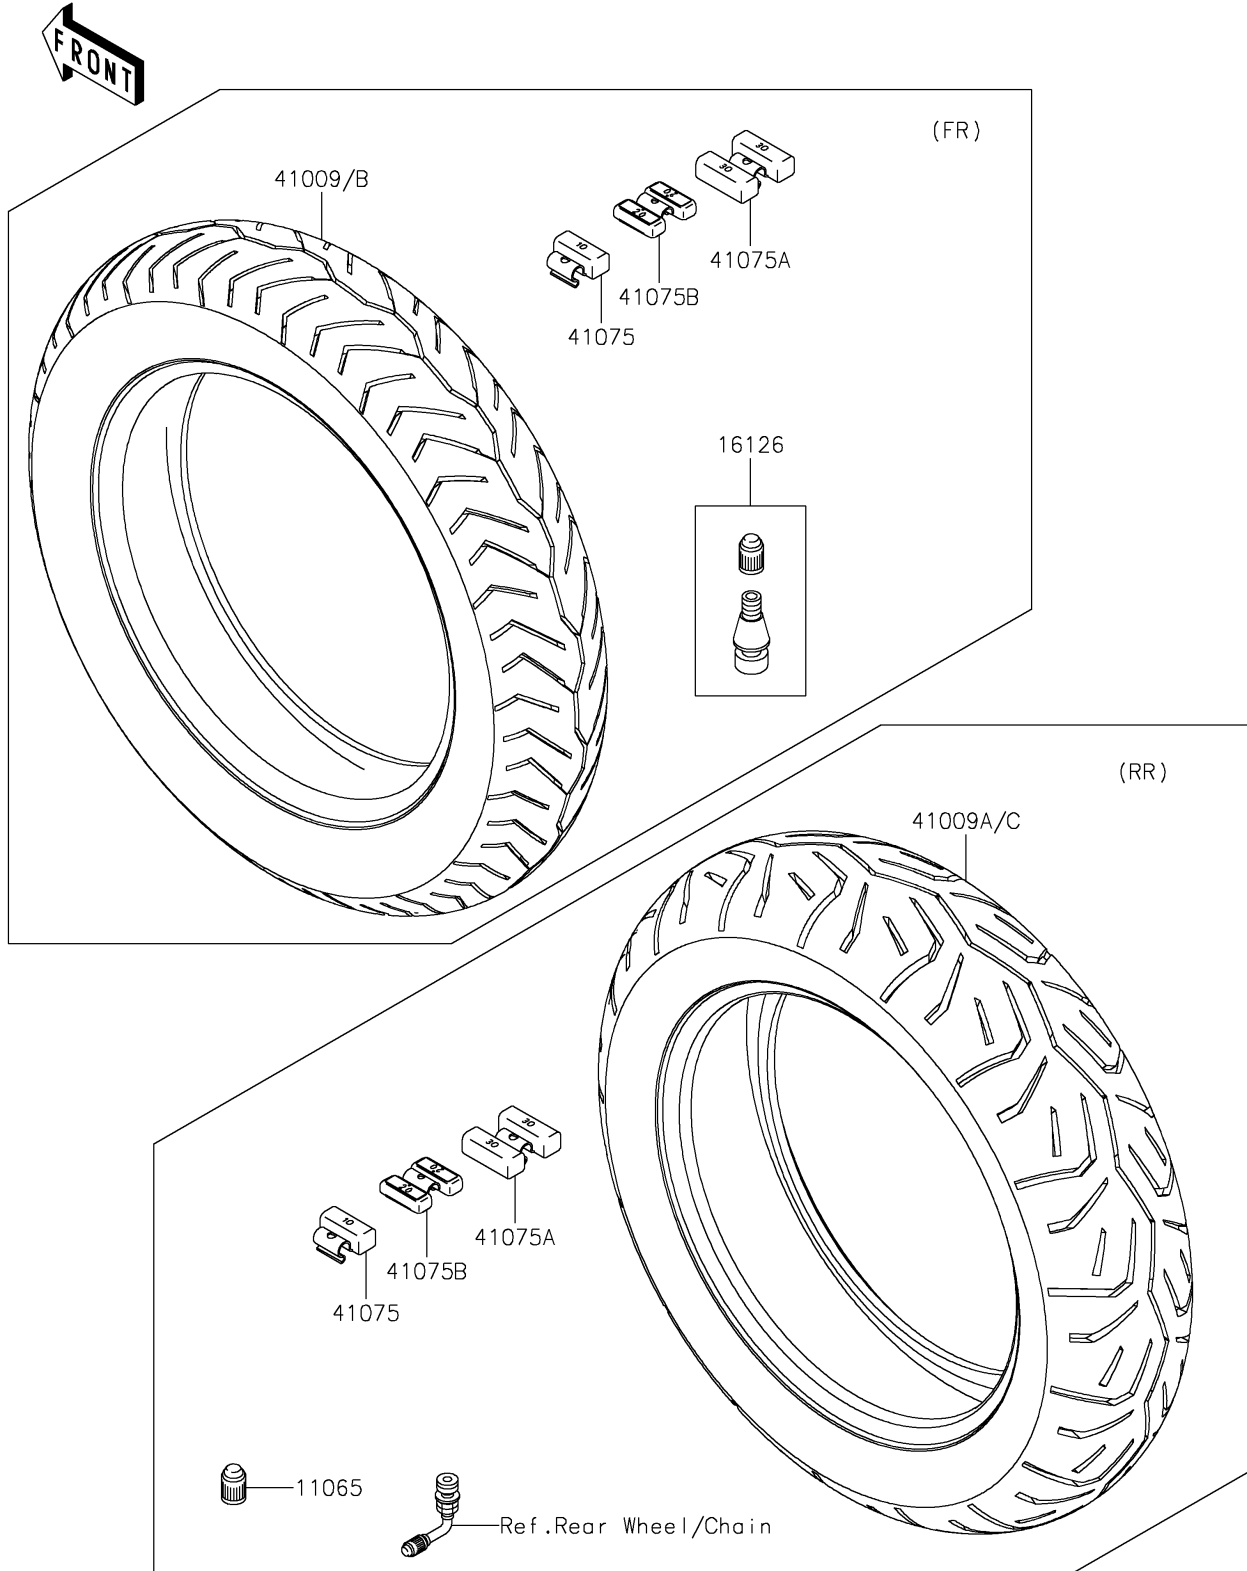

# 2020 VULCAN® 1700 VAQUERO® ABS PARTS DIAGRAM

Tires

F2210

## 2020 VULCAN® 1700 VAQUERO® ABS PARTS LIST

### Tires

ITEM NAME	PART NUMBER	QUANTITY
CAP (Ref # 11065)	11065-1112	1
VALVE,TIRE (Ref # 16126)	16126-1140	1
TIRE,FR,130/90B16 67H,G721E (Ref # 41009B)	41009-0731	1
TIRE,RR,170/70B16 75H,G722E (Ref # 41009C)	41009-0732	1
BALANCER-WHEEL,10G,SILVER (Ref # 41075)	41075-0007	AR
BALANCER-WHEEL,30G,SILVER (Ref # 41075A)	41075-0017	AR
BALANCER-WHEEL,20G,SILVER (Ref # 41075B)	41075-0018	AR