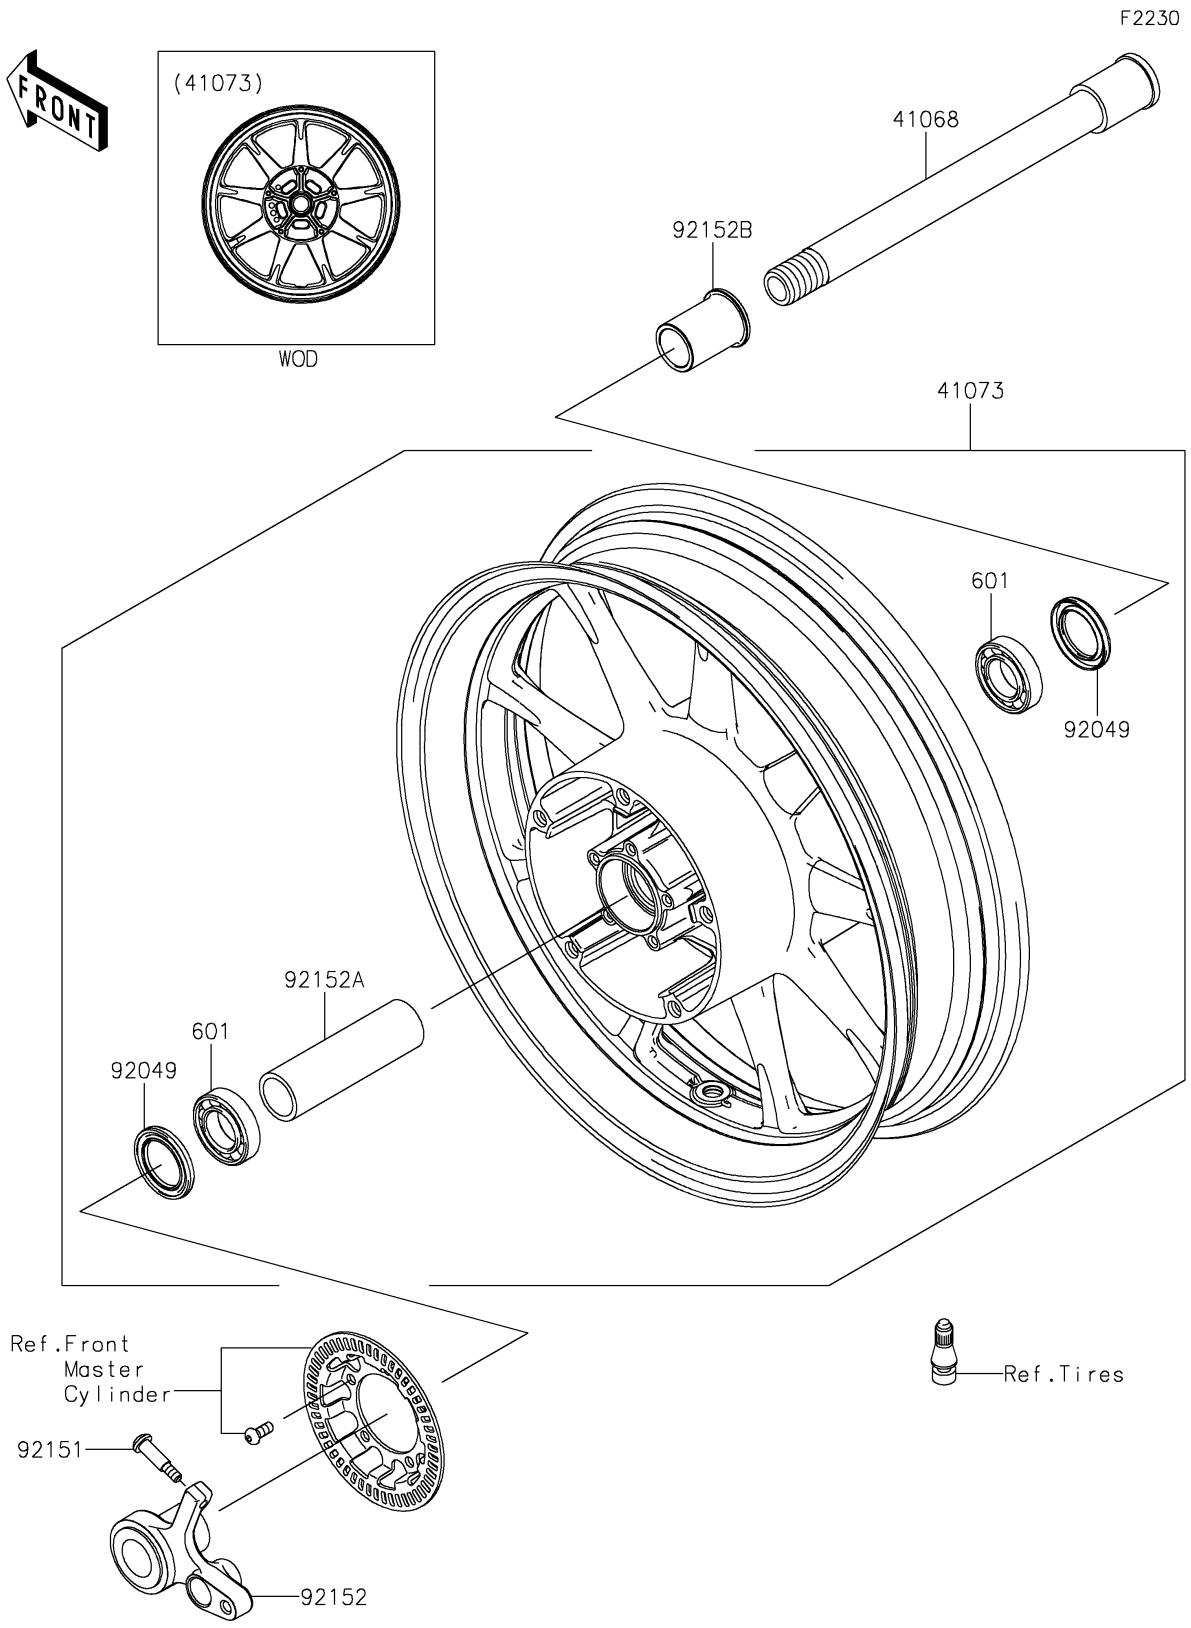

# 2018 VULCAN® 1700 VAQUERO® ABS PARTS DIAGRAM

Front Wheel

## 2018 VULCAN® 1700 VAQUERO® ABS PARTS LIST

### Front Wheel

ITEM NAME	PART NUMBER	QUANTITY
AXLE,FR (Ref # 41068)	41068-0600	1
WHEEL-ASSY,FR,G.BLACK (Ref # 41073)	41073-0149-18F	1
BEARING-BALL,#6005UU (Ref # 601)	601B6005UU	2
SEAL-OIL,BJN-C2 32X47X5 (Ref # 92049)	92049-0050	2
BOLT,L=32 (Ref # 92151)	92151-1796	1
COLLAR,FR HUB,LH (Ref # 92152)	92152-0699	1
COLLAR,FR HUB,L=109 (Ref # 92152A)	92152-1308	1
COLLAR,FR HUB,L=46.5 (Ref # 92152B)	92152-1492	1