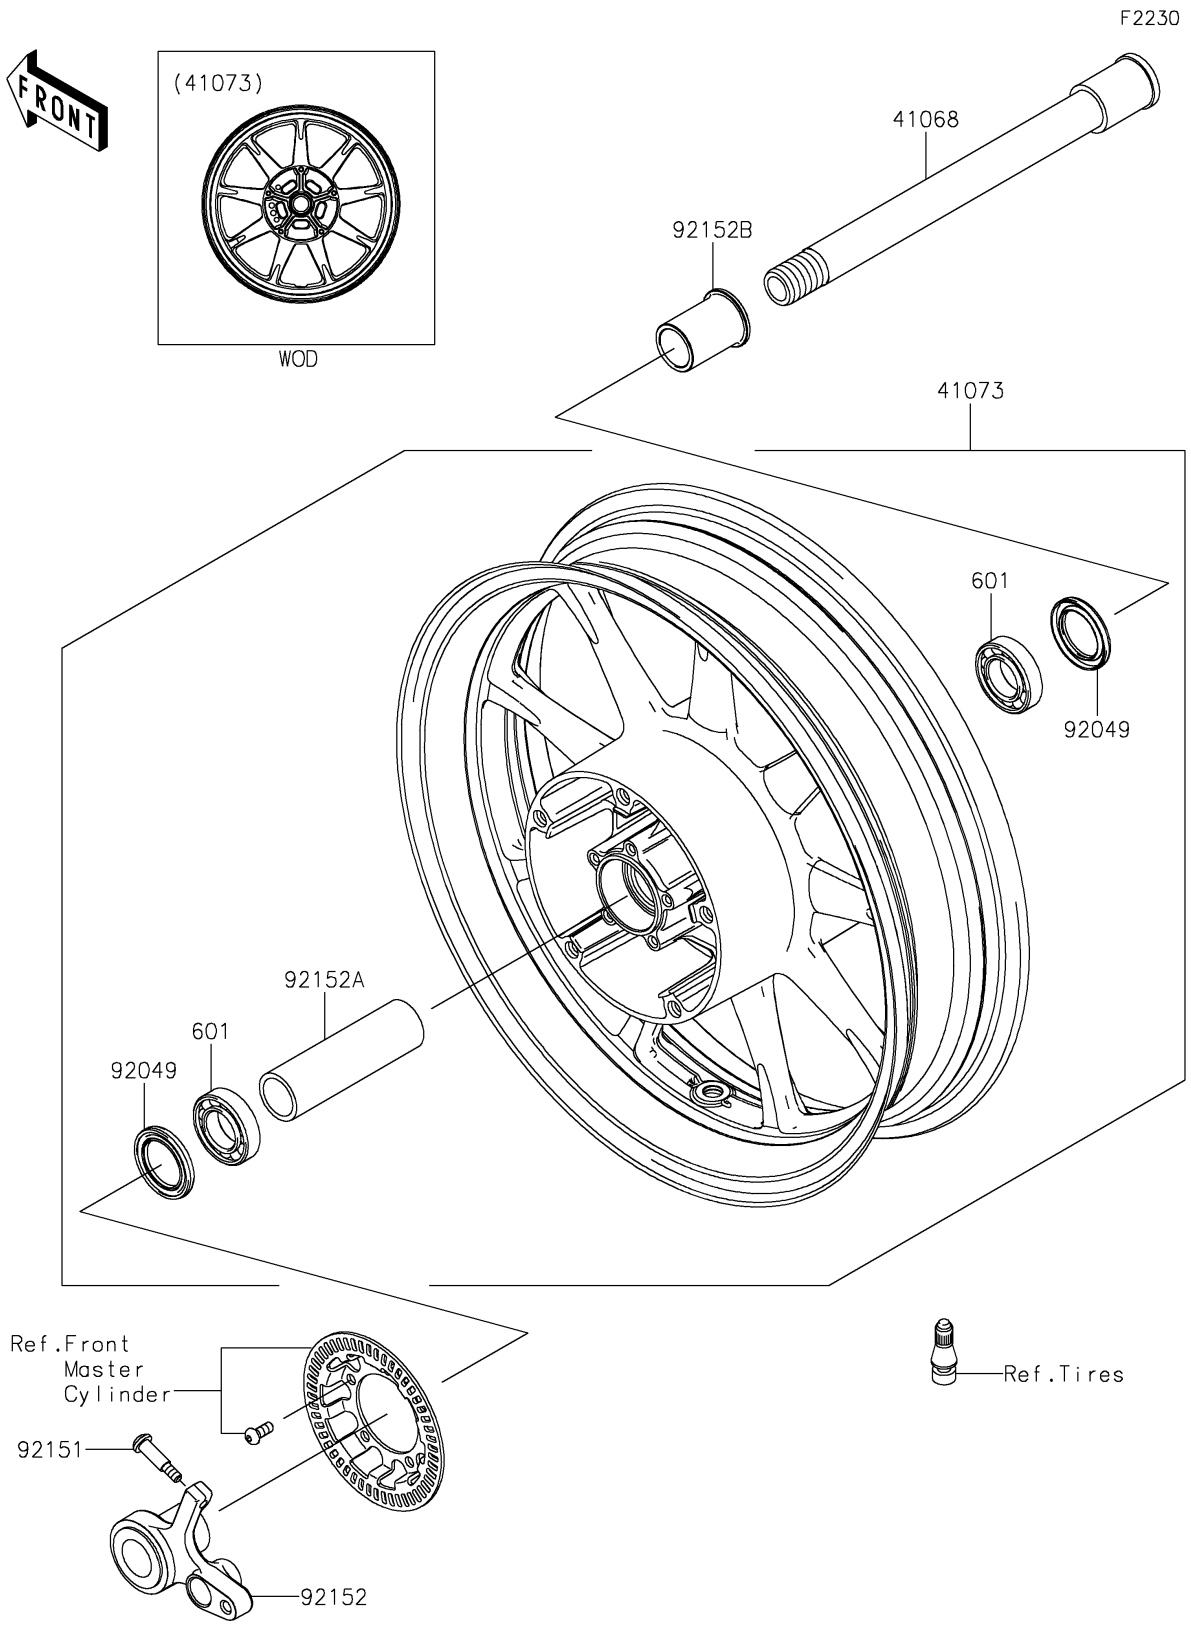

# 2020 VULCAN® 1700 VAQUERO® ABS PARTS DIAGRAM

Front Wheel

## 2020 VULCAN® 1700 VAQUERO® ABS PARTS LIST

### Front Wheel

ITEM NAME	PART NUMBER	QUANTITY
AXLE,FR (Ref # 41068)	41068-0600	1
WHEEL-ASSY,FR,G.BLACK (Ref # 41073)	41073-0149-18F	1
BEARING-BALL,#6005UU (Ref # 601)	601B6005UU	2
SEAL-OIL,BJN-C2 32X47X5 (Ref # 92049)	92049-0050	2
BOLT,L=32 (Ref # 92151)	92151-1796	1
COLLAR,FR HUB,LH (Ref # 92152)	92152-0699	1
COLLAR,FR HUB,L=109 (Ref # 92152A)	92152-1308	1
COLLAR,FR HUB,L=46.5 (Ref # 92152B)	92152-1492	1