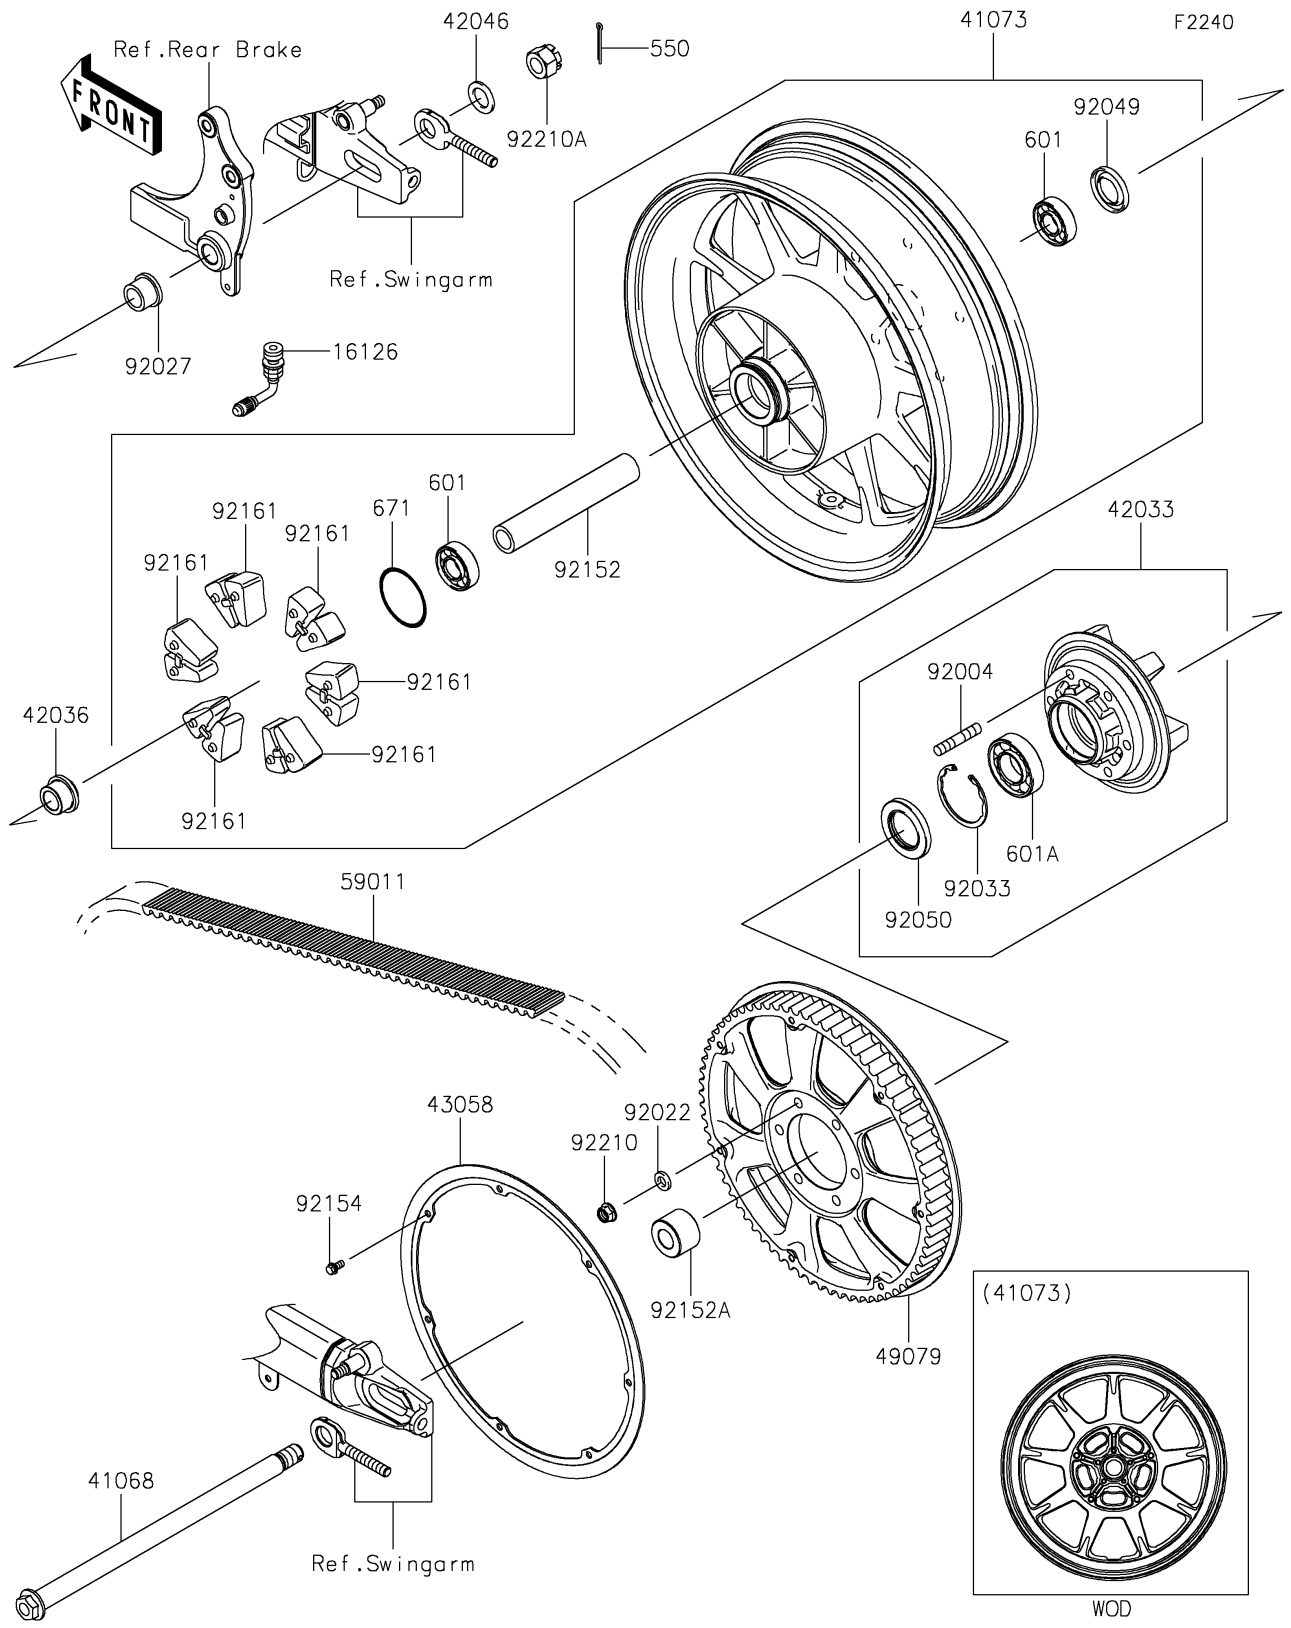

2020 VULCAN® 1700 VAQUERO® ABS PARTS DIAGRAM

Rear Wheel/Chain

2020 VULCAN® 1700 VAQUERO® ABS PARTS LIST

Rear Wheel/Chain

ITEM NAME	PART NUMBER	QUANTITY
VALVE (Ref # 16126)	16126-1365	1
AXLE,RR,20X362.5 (Ref # 41068)	41068-0598	1
WHEEL-ASSY,RR,G.BLACK (Ref # 41073)	41073-0667-18F	1
COUPLING-ASSY,RR HUB (Ref # 42033)	42033-0031	1
SLEEVE,RR HUB COUPLING (Ref # 42036)	42036-0060	1
WASHER,21X33X2.6 (Ref # 42046)	42046-003	1
RING,PULLEY (Ref # 43058)	43058-0033	1
PULLEY-BELT (Ref # 49079)	49079-0018	1
PIN-COTTER,4.0X40 (Ref # 550)	550AA4040	1
BELT,DRIVE,139T (Ref # 59011)	59011-0029	1
BEARING-BALL,6204UUC3 (Ref # 601)	601B6204UU	2
BEARING-BALL,#6206UUC3 (Ref # 601A)	601B6206UU	1
O RING,60MM (Ref # 671)	671B2560	1
STUD,10X35 (Ref # 92004)	92004-0016	6
WASHER,10.5X19X3.2 (Ref # 92022)	92022-1820	6
COLLAR,RR AXLE,L=21.5 (Ref # 92027)	92027-1902	1
RING-SNAP,62MM (Ref # 92033)	92033-1044	1
SEAL-OIL,BJN28475 (Ref # 92049)	92049-1056	1
SEAL-OIL,AJN40627 (Ref # 92050)	92050-027	1
COLLAR,RR HUB,L=172 (Ref # 92152)	92152-0640	1
COLLAR,RR AXLE,LH,L=28 (Ref # 92152A)	92152-0641	1
BOLT,FLANGED,6X12 (Ref # 92154)	92154-0346	7
DAMPER,SHOCK,RR HUB (Ref # 92161)	92161-0576	6
NUT,LOCK,FLANGED,10MM (Ref # 92210)	92210-0276	6
NUT,CASTLE,18MM (Ref # 92210A)	92210-1134	1