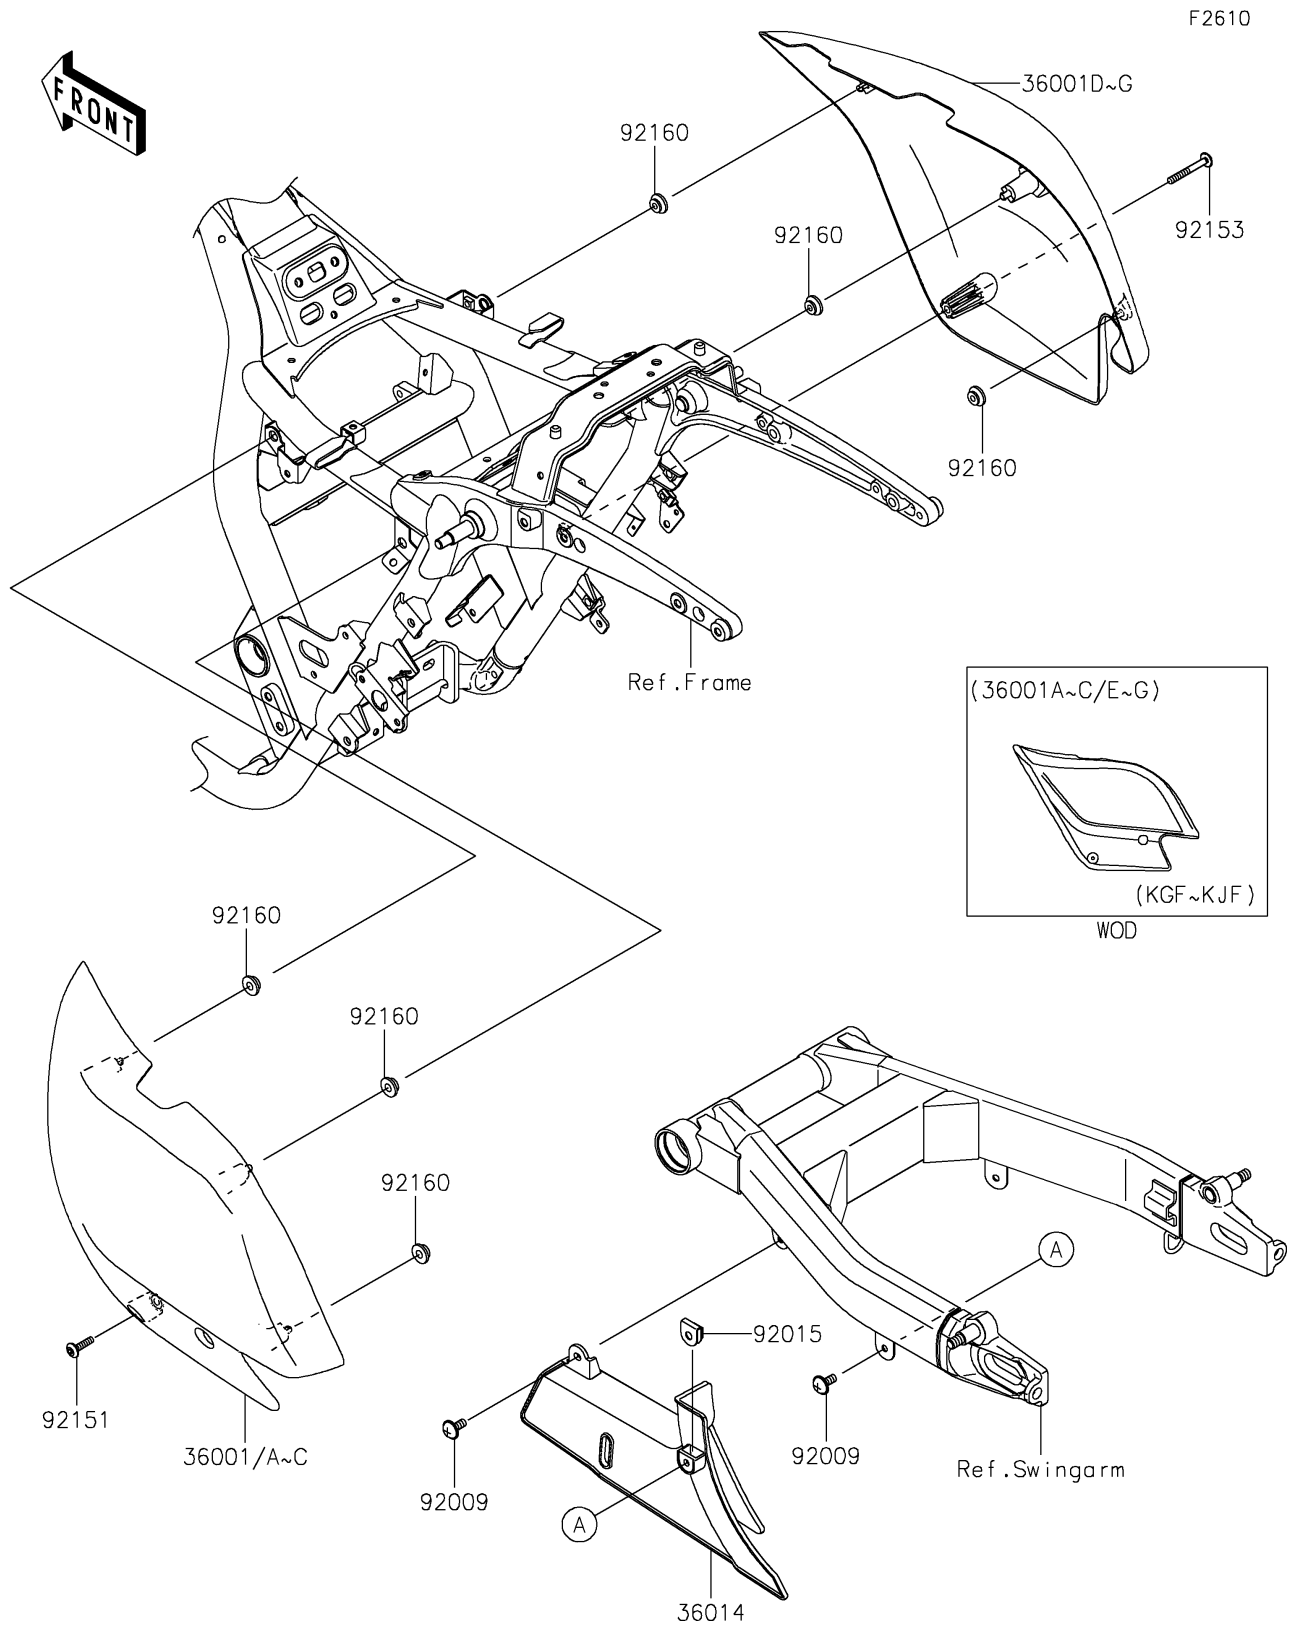

2018 VULCAN® 1700 VAQUERO® ABS PARTS DIAGRAM

Side Covers/Chain Cover

2018 VULCAN® 1700 VAQUERO® ABS PARTS LIST

Side Covers/Chain Cover

ITEM NAME	PART NUMBER	QUANTITY
COVER-SIDE,LH,M.S.BLACK (Ref # 36001A)	36001-0218-660	1
COVER-SIDE,RH,M.S.BLACK (Ref # 36001E)	36001-0219-660	1
CASE-CHAIN (Ref # 36014)	36014-0042	1
SCREW,6X14 (Ref # 92009)	92009-1555	2
NUT,CLIP,6MM (Ref # 92015)	92015-1904	1
BOLT,SOCKET,6X25 (Ref # 92151)	92151-1611	1
BOLT,SOCKET,6X50 (Ref # 92153)	92153-1842	1
DAMPER (Ref # 92160)	92160-1613	6