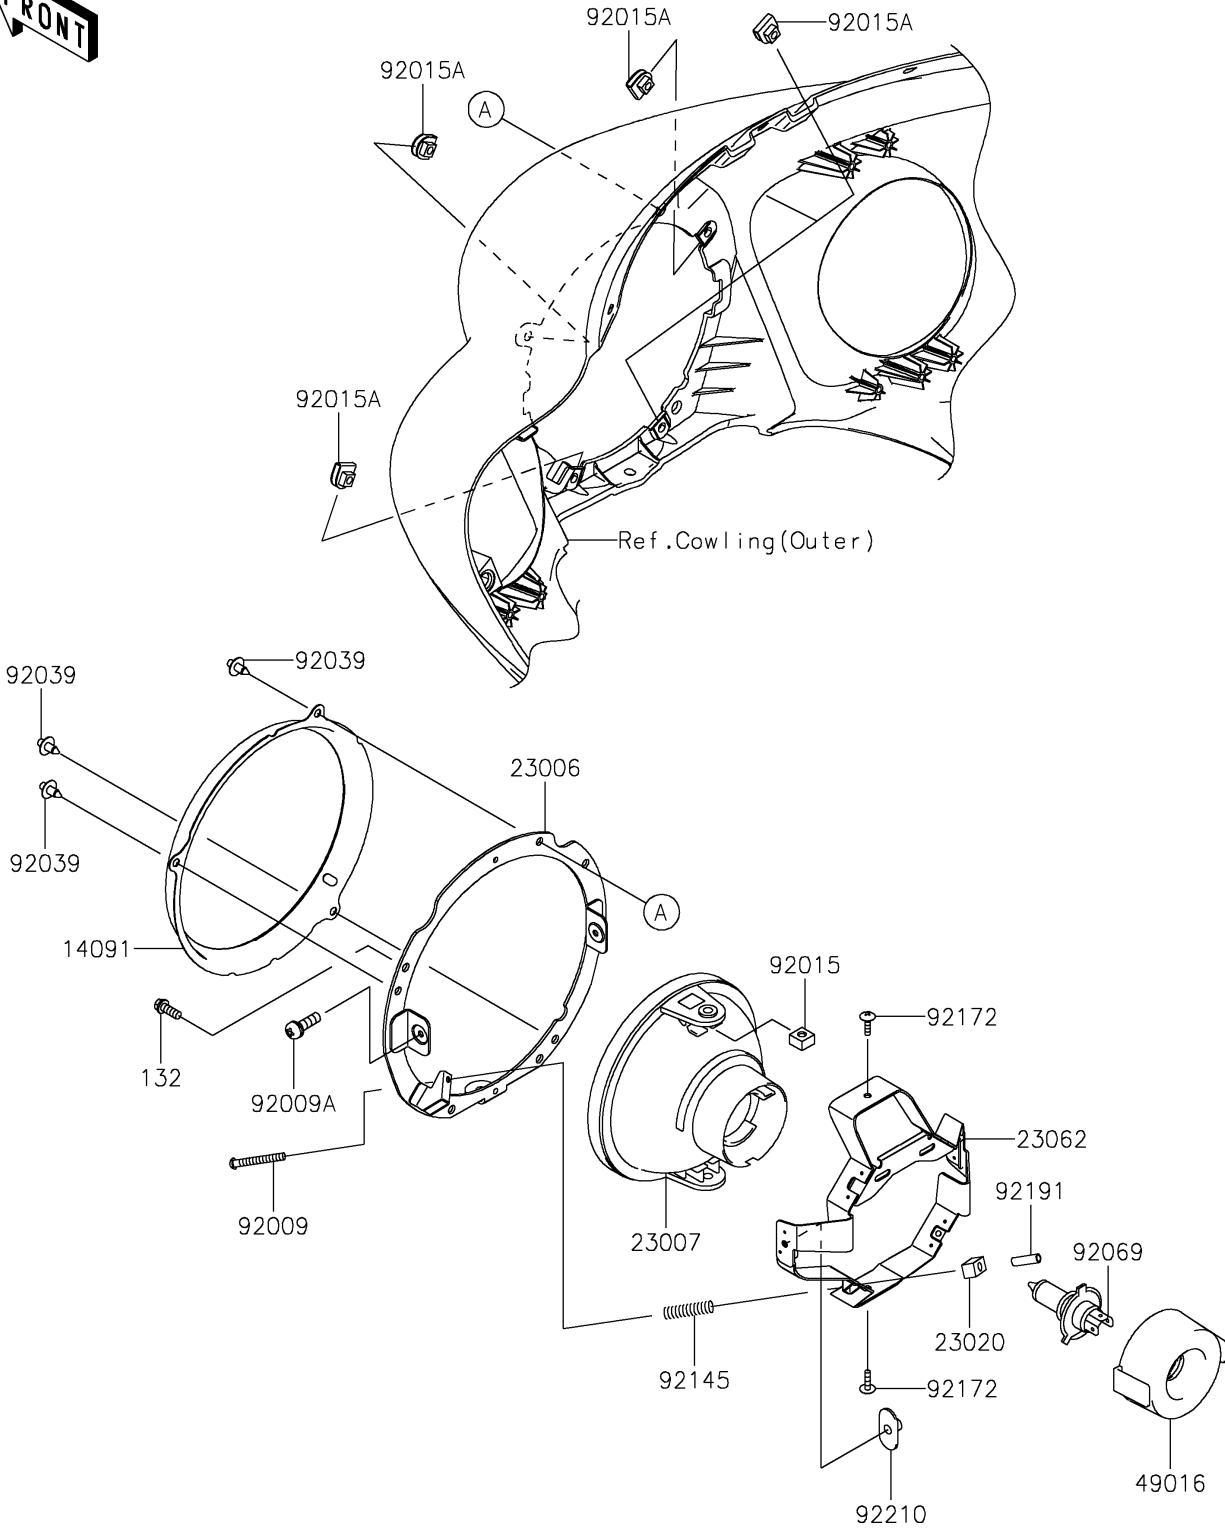

2018 VULCAN® 1700 VAQUERO® ABS PARTS DIAGRAM

Headlight(s)

F2710

2018 VULCAN® 1700 VAQUERO® ABS PARTS LIST

Headlight(s)

ITEM NAME	PART NUMBER	QUANTITY
BOLT-FLANGED-SMALL,6X16 (Ref # 132)	132BA0616	4
COVER,RETAINER (Ref # 14091)	14091-1620	1
RIM-LAMP (Ref # 23006)	23006-0016	1
LENS-COMP,HEAD LAMP (Ref # 23007)	23007-1396	1
NUT,4MM,FOCUS ADJUST (Ref # 23020)	23020-018	2
BRACKET-COMP,HEAD LAMP (Ref # 23062)	23062-1132	1
COVER-SEAL,SOCKET (Ref # 49016)	49016-1203	1
SCREW,FOCUS ADJUST,4X60 (Ref # 92009)	92009-1816	2
SCREW,5X16 (Ref # 92009A)	92009-1879	2
NUT,5MM (Ref # 92015)	92015-1157	2
NUT,CLIP,6MM (Ref # 92015A)	92015-1904	4
RIVET (Ref # 92039)	92039-0083	3
BULB,12V 60/55W,H4 (Ref # 92069)	92069-0050	1
SPRING,HEAD LAMP LENS (Ref # 92145)	92145-1268	2
SCREW,TAPPING,4X16 (Ref # 92172)	92172-0391	2
TUBE,3.5X5.5X19 (Ref # 92191)	92191-1217	2
NUT,SPECIAL,5MM (Ref # 92210)	92210-1060	2