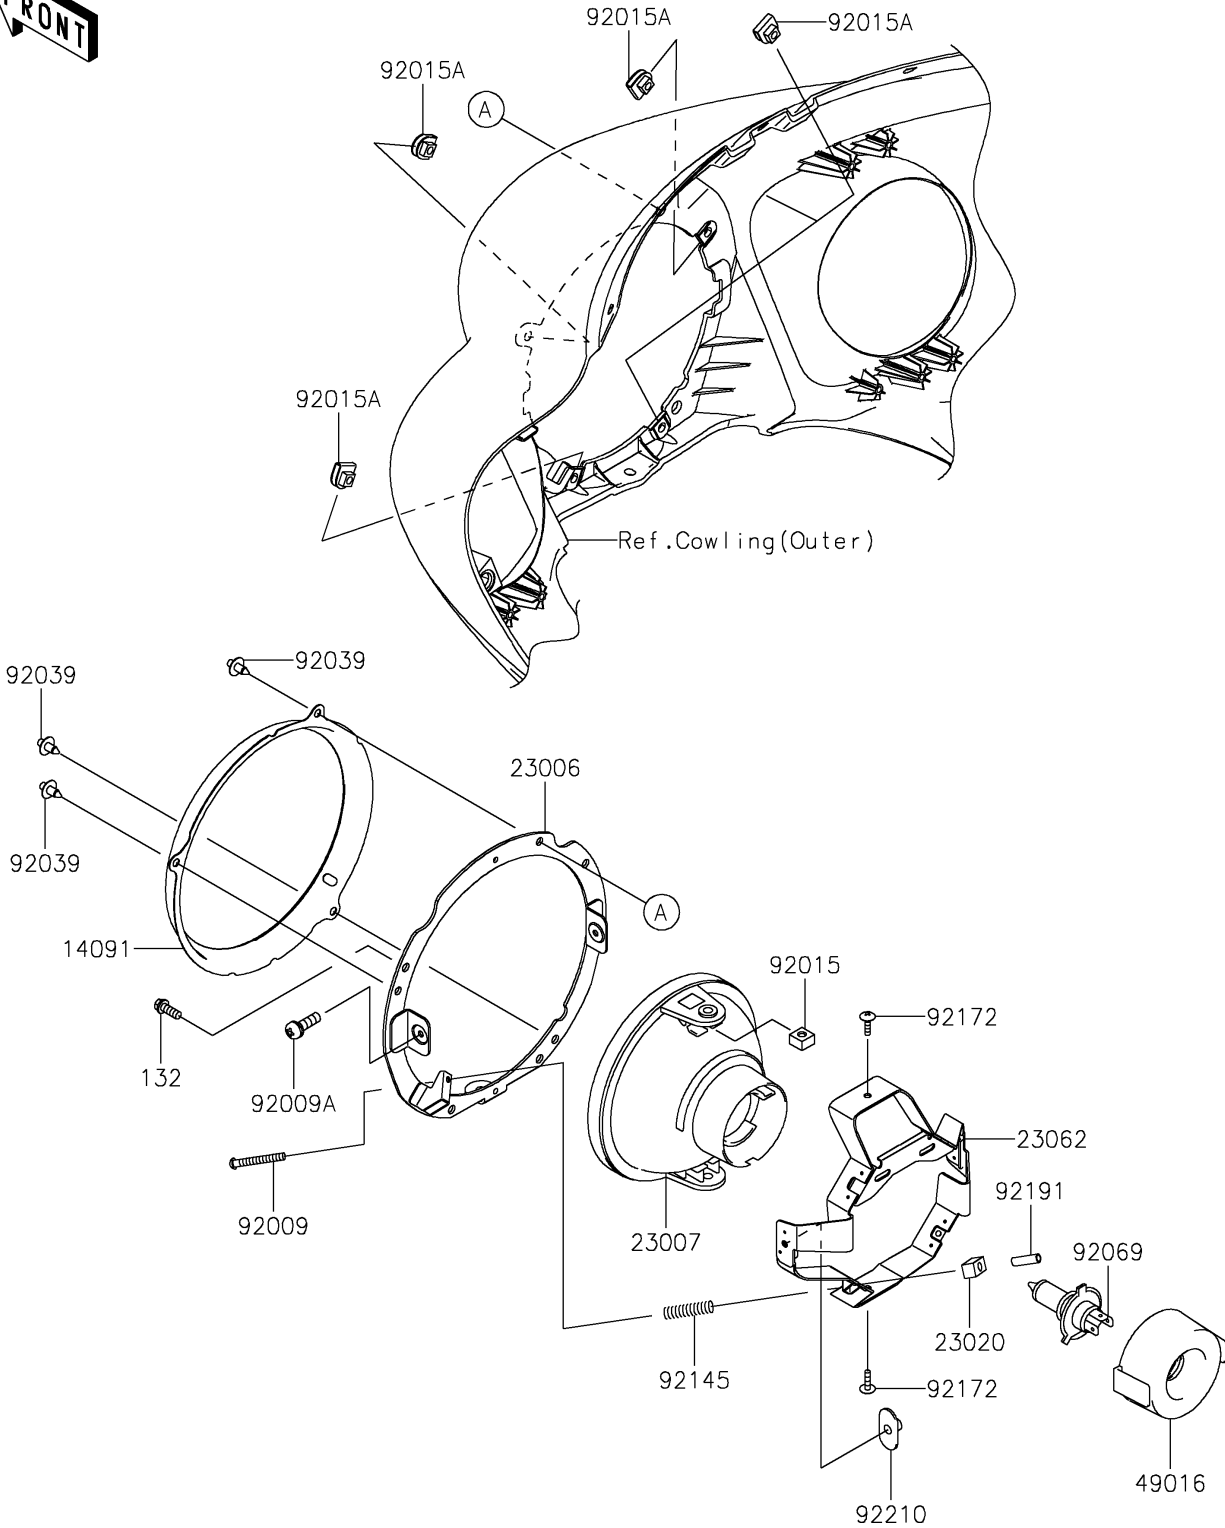

# 2018 VULCAN® 1700 VAQUERO® ABS PARTS DIAGRAM

Headlight(s)

F2710

## 2018 VULCAN® 1700 VAQUERO® ABS PARTS LIST

### Headlight(s)

ITEM NAME	PART NUMBER	QUANTITY
BOLT-FLANGED-SMALL,6X16 (Ref # 132)	132BA0616	4
COVER,RETAINER (Ref # 14091)	14091-1620	1
RIM-LAMP (Ref # 23006)	23006-0016	1
LENS-COMP,HEAD LAMP (Ref # 23007)	23007-1396	1
NUT,4MM,FOCUS ADJUST (Ref # 23020)	23020-018	2
BRACKET-COMP,HEAD LAMP (Ref # 23062)	23062-1132	1
COVER-SEAL,SOCKET (Ref # 49016)	49016-1203	1
SCREW,FOCUS ADJUST,4X60 (Ref # 92009)	92009-1816	2
SCREW,5X16 (Ref # 92009A)	92009-1879	2
NUT,5MM (Ref # 92015)	92015-1157	2
NUT,CLIP,6MM (Ref # 92015A)	92015-1904	4
RIVET (Ref # 92039)	92039-0083	3
BULB,12V 60/55W,H4 (Ref # 92069)	92069-0050	1
SPRING,HEAD LAMP LENS (Ref # 92145)	92145-1268	2
SCREW,TAPPING,4X16 (Ref # 92172)	92172-0391	2
TUBE,3.5X5.5X19 (Ref # 92191)	92191-1217	2
NUT,SPECIAL,5MM (Ref # 92210)	92210-1060	2