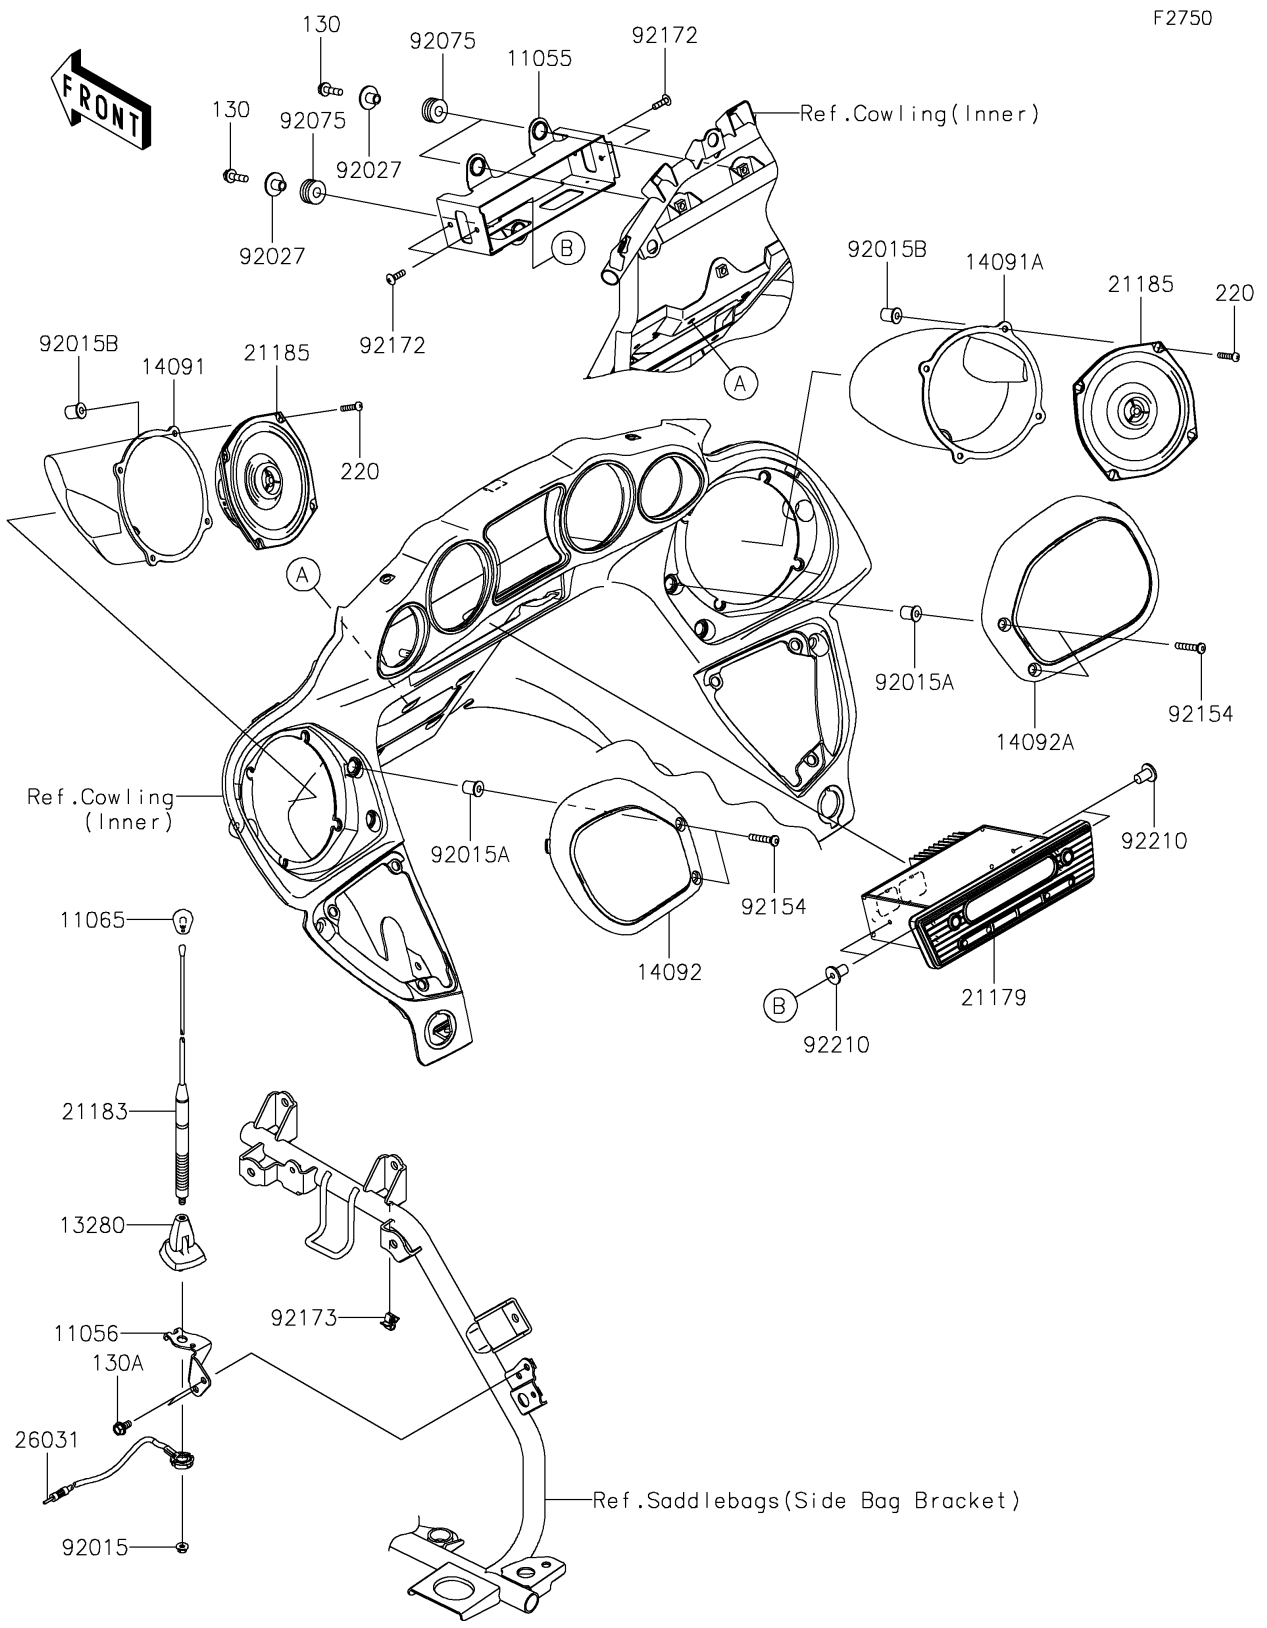

# 2020 VULCAN® 1700 VAQUERO® ABS PARTS DIAGRAM

Other

F2750

## 2020 VULCAN® 1700 VAQUERO® ABS PARTS LIST

### Other

ITEM NAME	PART NUMBER	QUANTITY
BRACKET,AUDIO (Ref # 11055)	11055-1510	1
BRACKET (Ref # 11056)	11056-0380	1
CAP,ANTENNA (Ref # 11065)	11065-0305	1
BOLT-FLANGED,6X22 (Ref # 130)	130BA0622	3
BOLT-FLANGED,6X14 (Ref # 130A)	130BB0614	2
HOLDER,ANTENNA (Ref # 13280)	13280-0285	1
COVER,SPEAKER BOX,LH (Ref # 14091)	14091-1773	1
COVER,SPEAKER BOX,RH (Ref # 14091A)	14091-1774	1
COVER,SPEAKER,LH (Ref # 14092)	14092-0813	1
COVER,SPEAKER,RH (Ref # 14092A)	14092-0814	1
RADIO-TUNER (Ref # 21179)	21179-0005	1
ANTENNA (Ref # 21183)	21183-0006	1
SPEAKER (Ref # 21185)	21185-0001	2
SCREW-PAN-CROS,5X20 (Ref # 220)	220AB0520	8
HARNESS (Ref # 26031)	26031-1096	1
NUT,FLANGED,5MM (Ref # 92015)	92015-1259	1
NUT (Ref # 92015A)	92015-1700	4
NUT,WELL,5MM (Ref # 92015B)	92015-1757	8
COLLAR,L=13.1,BLACK (Ref # 92027)	92027-1450	3
DAMPER,10X24X12 (Ref # 92075)	92075-1690	3
BOLT,SOCKET,6X30 (Ref # 92154)	92154-0206	4
SCREW,5X18 (Ref # 92172)	92172-0428	4
CLAMP (Ref # 92173)	92173-1133	1
NUT,WELL,5MM (Ref # 92210)	92210-0532	4