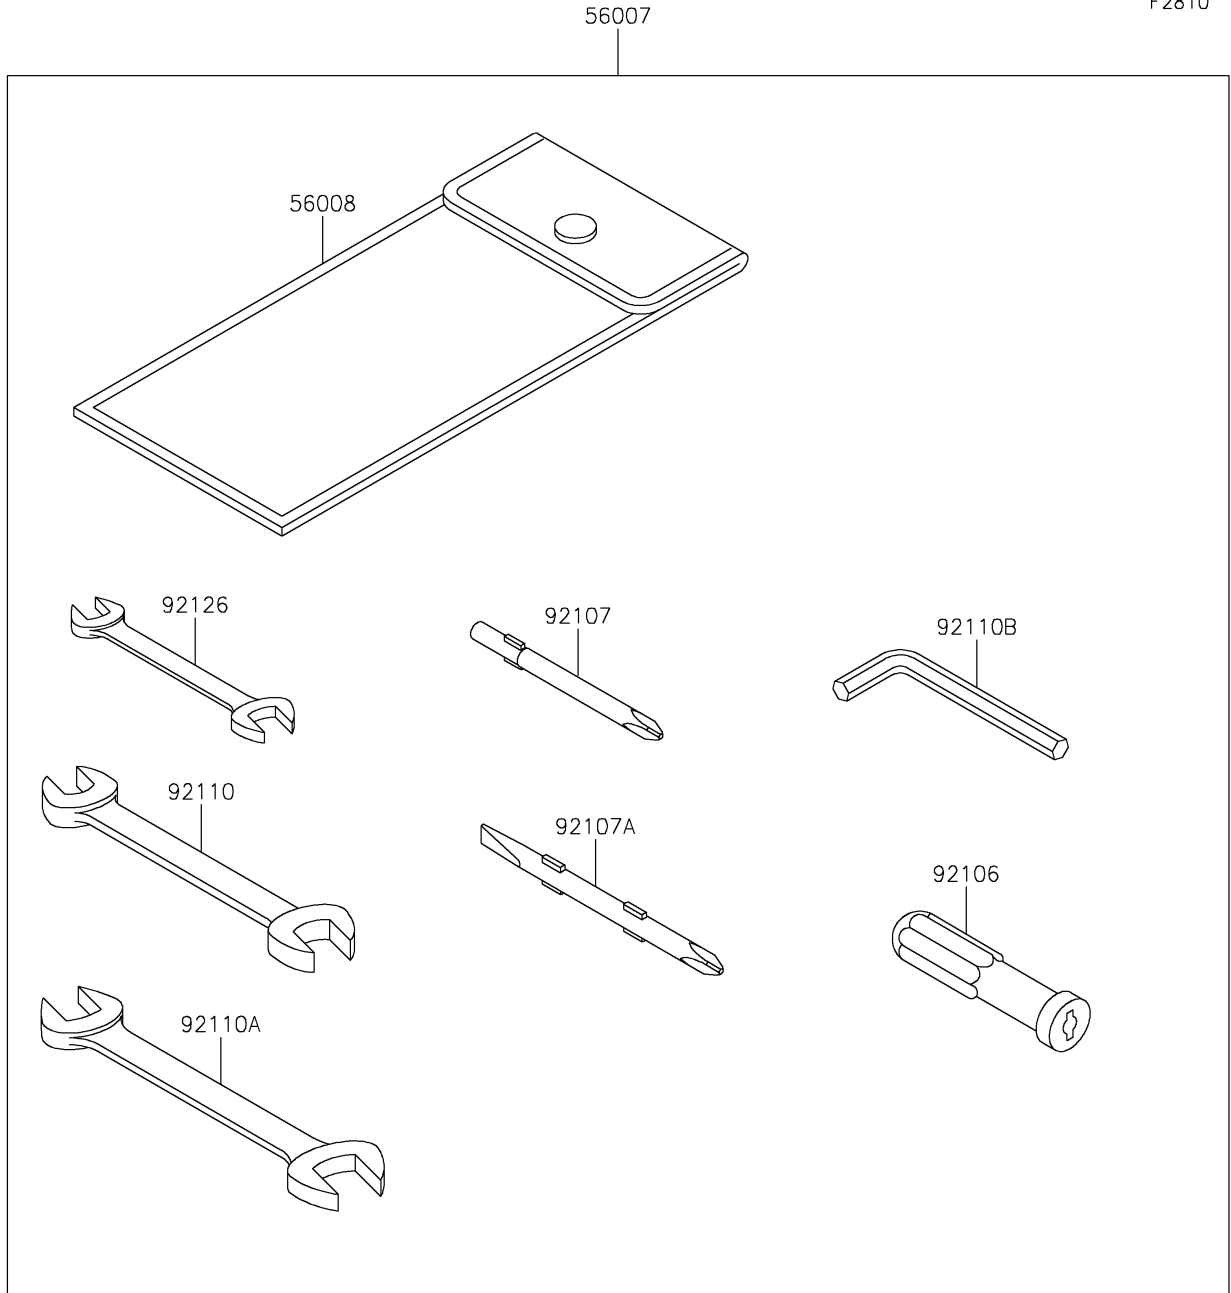

# 2020 VULCAN® 1700 VAQUERO® ABS PARTS DIAGRAM

Owner's Tools

F2810

## 2020 VULCAN® 1700 VAQUERO® ABS PARTS LIST

### Owner's Tools

ITEM NAME	PART NUMBER	QUANTITY
TOOL-KIT (Ref # 56007)	56007-0085	1
BAG,TOOL (Ref # 56008)	56008-0001	1
GASKET-LIQUID,TB1211F,CLEAR (Ref # 92104)	92104-0004	1
GASKET-LIQUID,TB1216B,BLACK (Ref # 92104A)	92104-1064	1
GRIP-SCREW DRIVER (Ref # 92106)	92106-1001	1
TOOL-DRIVER,#3PHILLIPS (Ref # 92107)	92107-005	1
TOOL-DRIVER,#2PHILLIPS&SLOT (Ref # 92107A)	92107-1051	1
TOOL-WRENCH,OPEN END,10X12 (Ref # 92110)	92110-1152	1
TOOL-WRENCH,OPEN END,14X17 (Ref # 92110A)	92110-1153	1
TOOL-WRENCH,ALLEN,4MM (Ref # 92110B)	92110-3703	1
TOOL-WRENCH,OPEN END,8X10 (Ref # 92126)	92126-004	1