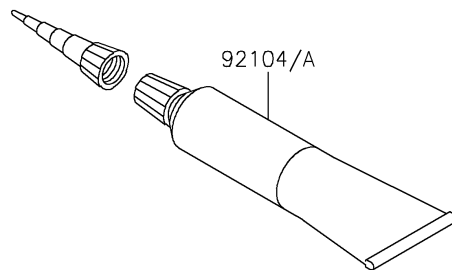

# 2020 VULCAN® 1700 VAQUERO® ABS PARTS DIAGRAM

Owner's Tools

F2810

## 2020 VULCAN® 1700 VAQUERO® ABS PARTS LIST

### Owner's Tools

ITEM NAME	PART NUMBER	QUANTITY
TOOL-KIT (Ref # 56007)	56007-0085	1
BAG,TOOL (Ref # 56008)	56008-0001	1
GASKET-LIQUID,TB1211F,CLEAR (Ref # 92104)	92104-0004	1
GASKET-LIQUID,TB1216B,BLACK (Ref # 92104A)	92104-1064	1
GRIP-SCREW DRIVER (Ref # 92106)	92106-1001	1
TOOL-DRIVER,#3PHILLIPS (Ref # 92107)	92107-005	1
TOOL-DRIVER,#2PHILLIPS&SLOT (Ref # 92107A)	92107-1051	1
TOOL-WRENCH,OPEN END,10X12 (Ref # 92110)	92110-1152	1
TOOL-WRENCH,OPEN END,14X17 (Ref # 92110A)	92110-1153	1
TOOL-WRENCH,ALLEN,4MM (Ref # 92110B)	92110-3703	1
TOOL-WRENCH,OPEN END,8X10 (Ref # 92126)	92126-004	1