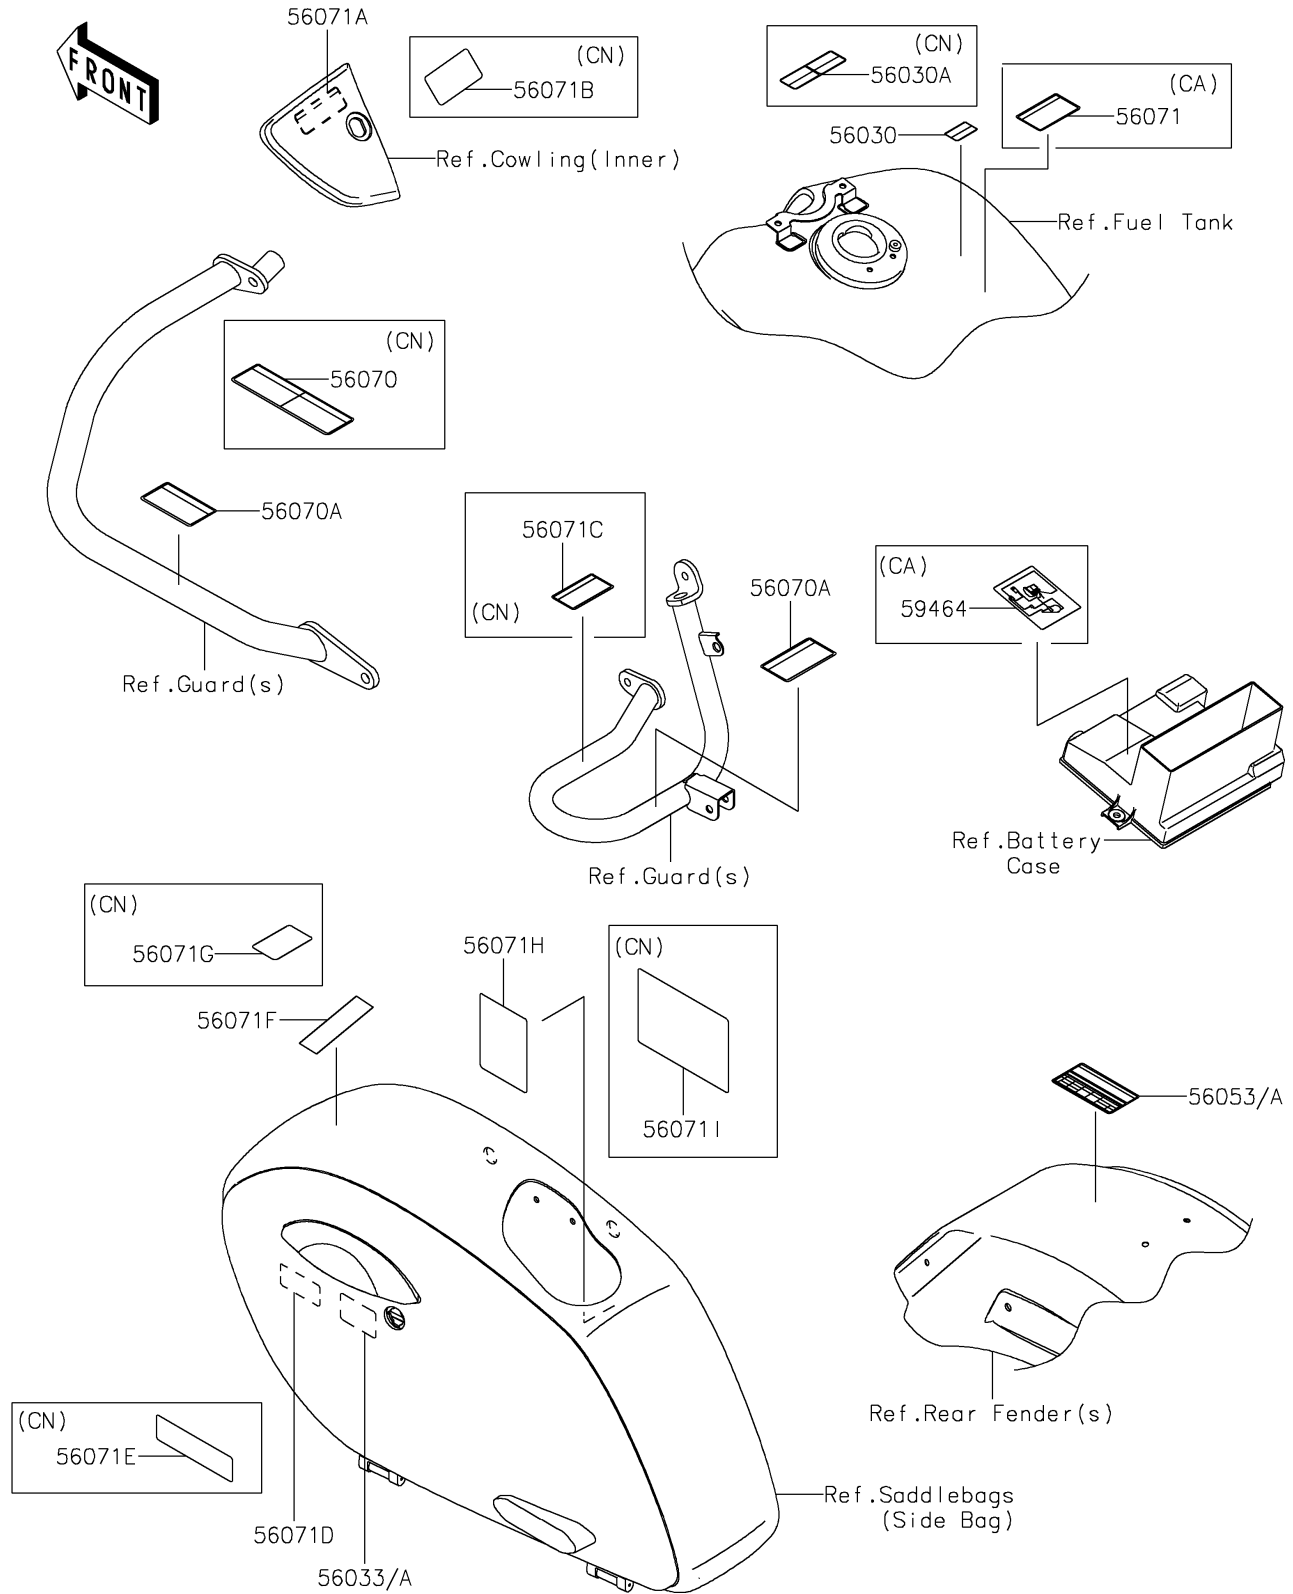

2020 VULCAN® 1700 VAQUERO® ABS PARTS DIAGRAM

Labels

F2860

2020 VULCAN® 1700 VAQUERO® ABS PARTS LIST

Labels

ITEM NAME	PART NUMBER	QUANTITY
LABEL,GASOLINE (Ref # 56030)	56030-0357	1
LABEL,GASOLINE (Ref # 56030A)	56030-0358	1
LABEL-MANUAL,SIDE BAG (Ref # 56033)	56033-1132	2
LABEL-MANUAL,SIDE BAG (Ref # 56033A)	56033-1330	2
LABEL-SPECIFICATION,TIRE&LOAD (Ref # 56053)	56053-1148	1
LABEL-SPECIFICATION,TIRE&LOAD (Ref # 56053A)	56053-1149	1
LABEL-WARNING,SIDE BAG GUARD (Ref # 56070)	56070-1180	1
LABEL-WARNING,SIDE BAG GUARD (Ref # 56070A)	56070-1285	2
LABEL-WARNING,SIDE BAG GUARD (Ref # 56070A)	56070-1285	1
LABEL-WARNING,EVAPO (Ref # 56071)	56071-0158	1
LABEL-WARNING,STORAGE COMPT (Ref # 56071A)	56071-0180	2
LABEL-WARNING,STORAGE COMPT (Ref # 56071B)	56071-0181	2
LABEL-WARNING,EG GUARD (Ref # 56071C)	56071-0208	1
LABEL-WARNING,NO SIT ON LID (Ref # 56071D)	56071-0526	2
LABEL-WARNING,NO SIT ON LID (Ref # 56071E)	56071-0527	2
LABEL-WARNING,NO SIT ON BAG (Ref # 56071F)	56071-0528	2
LABEL-WARNING,NO SIT ON BAG (Ref # 56071G)	56071-0529	2
LABEL-WARNING,SADDLEBAG (Ref # 56071H)	56071-0630	2
LABEL-WARNING,SADDLEBAG (Ref # 56071I)	56071-0631	2
LABEL-CERTIFICATION,EVAPO ROUT (Ref # 59464)	59464-1618	1