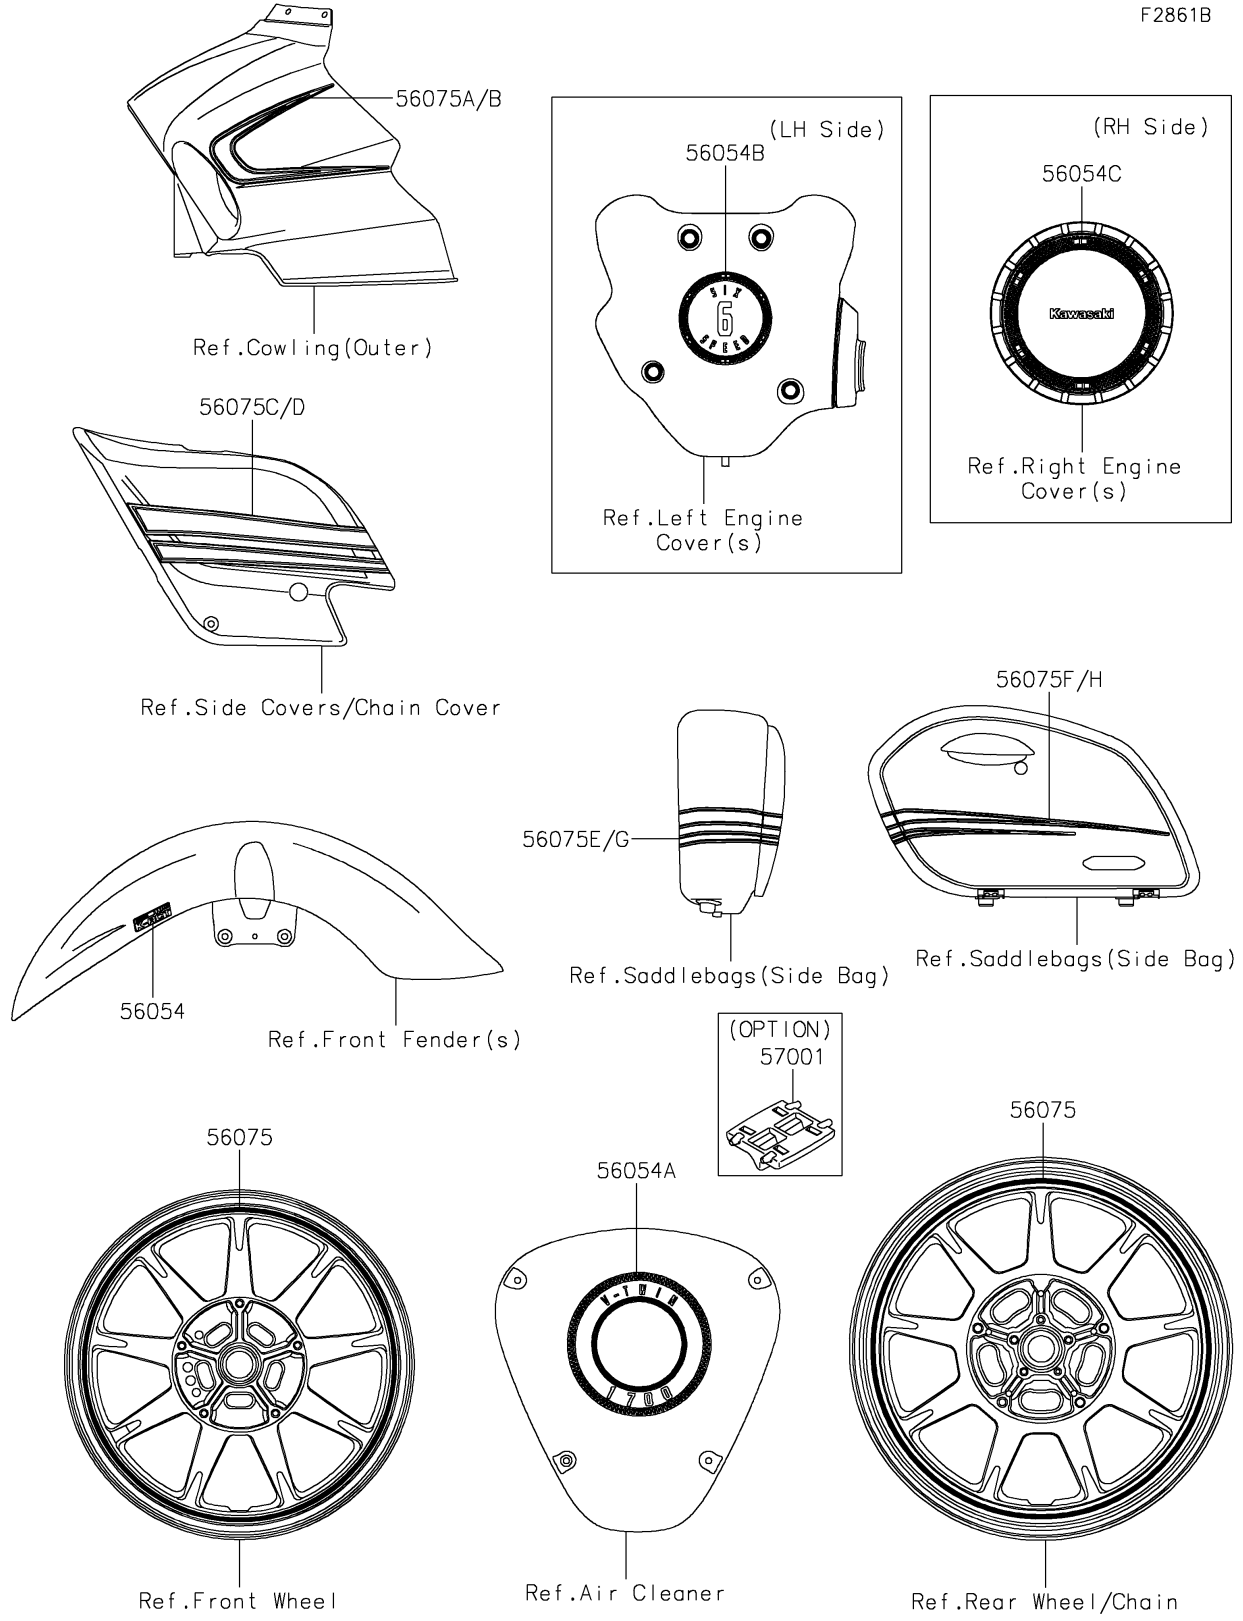

2018 VULCAN® 1700 VAQUERO® ABS PARTS DIAGRAM

Decals(Black)(KJF)

F2861B

2018 VULCAN® 1700 VAQUERO® ABS PARTS LIST

Decals(Black)(KJF)

ITEM NAME	PART NUMBER	QUANTITY
MARK,FR FENDER,ABS (Ref # 56054)	56054-0456	2
MARK,A/C,V-TWIN 1700 (Ref # 56054A)	56054-1147	2
MARK,GEN. COVER,6 SPEED (Ref # 56054B)	56054-1148	1
MARK,E/G COVER,KAWASAKI (Ref # 56054C)	56054-1149	1
PATTERN,WHEEL,GREEN,6X1310 (Ref # 56075)	56075-1481	4
PATTERN,UPP COWL.,LH (Ref # 56075A)	56075-4131	1
PATTERN,UPP COWL.,RH (Ref # 56075B)	56075-4132	1
PATTERN,SIDE COVER,LH (Ref # 56075C)	56075-4133	1
PATTERN,SIDE COVER,RH (Ref # 56075D)	56075-4134	1
PATTERN,SIDE BAG,LH,FR (Ref # 56075E)	56075-4135	1
PATTERN,SIDE BAG,LH,RR (Ref # 56075F)	56075-4136	1
PATTERN,SIDE BAG,RH,FR (Ref # 56075G)	56075-4137	1
PATTERN,SIDE BAG,RH,RR (Ref # 56075H)	56075-4138	1
RIM STRIPE APPLICATOR (Ref # 57001)	57001-1752	AR