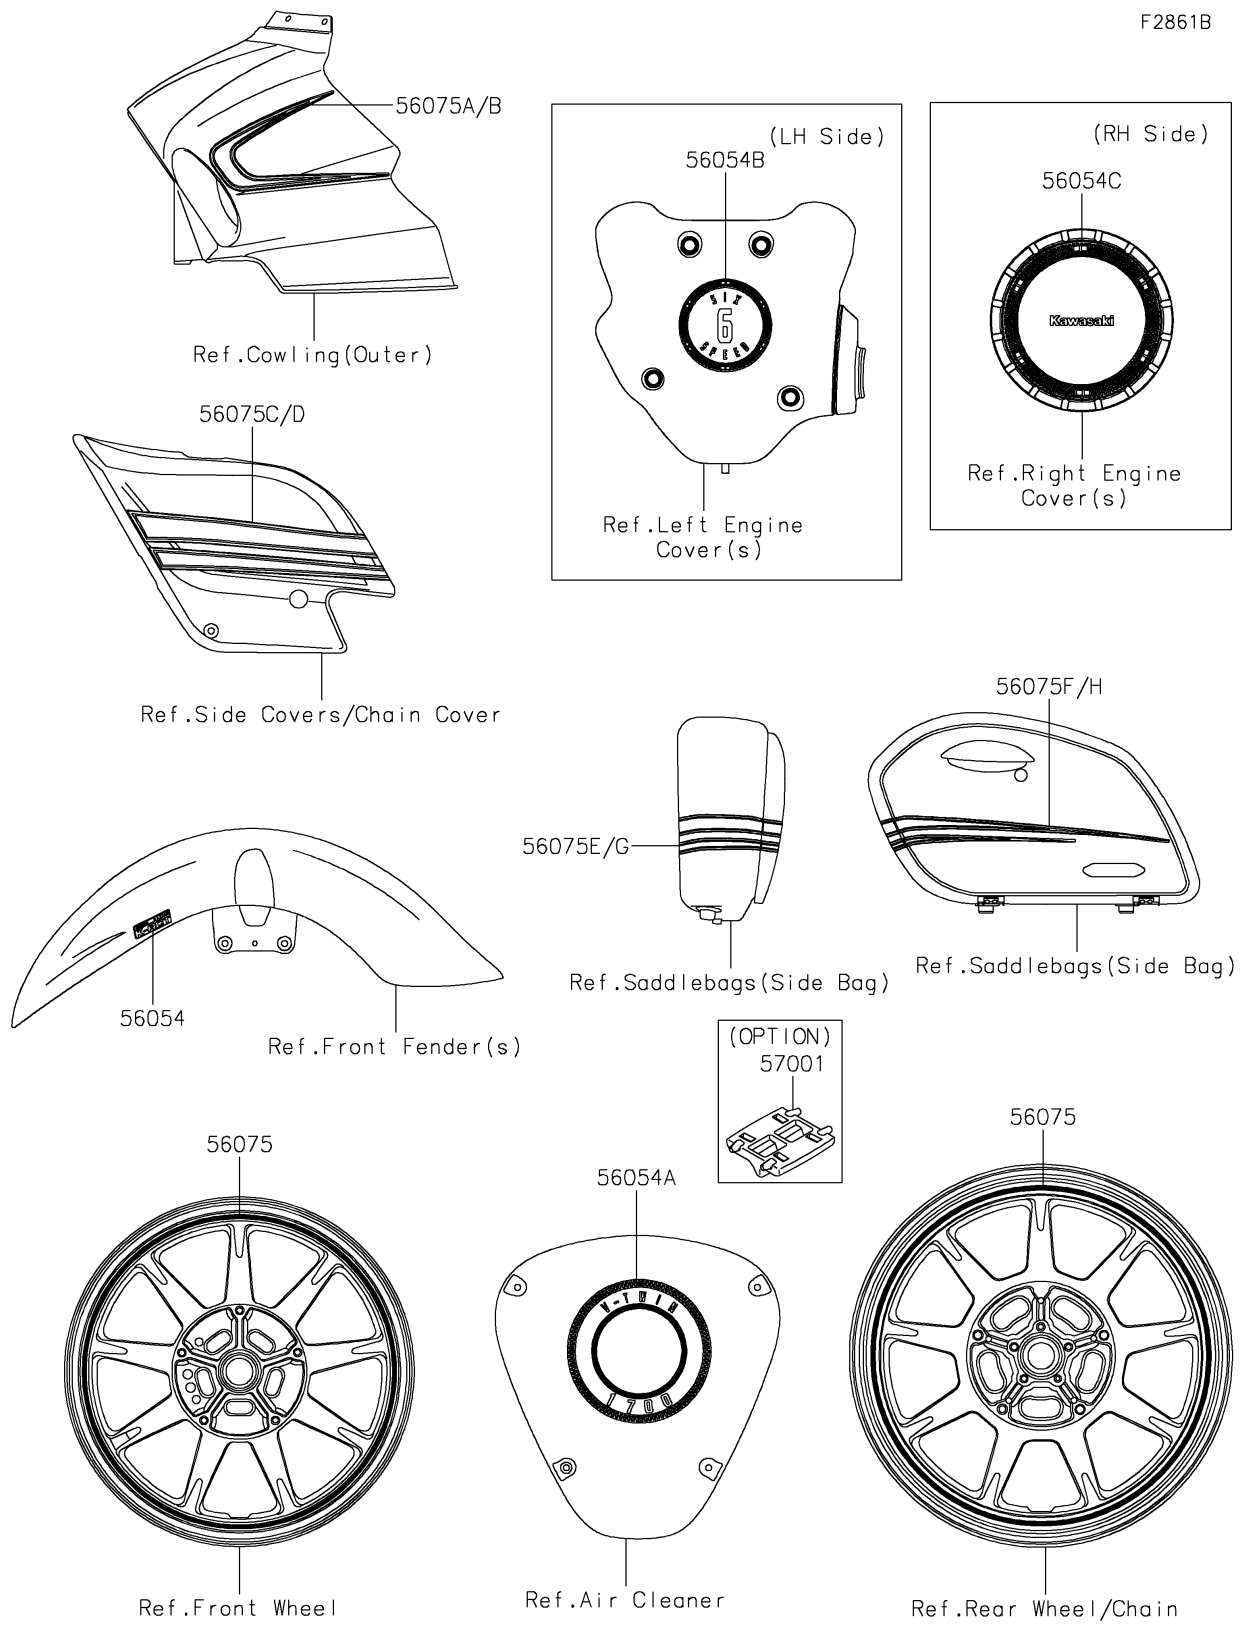

# 2018 VULCAN® 1700 VAQUERO® ABS PARTS DIAGRAM

Decals(Black)(KJF)

F2861B

## 2018 VULCAN® 1700 VAQUERO® ABS PARTS LIST

Decals(Black)(KJF)

ITEM NAME	PART NUMBER	QUANTITY
MARK,FR FENDER,ABS (Ref # 56054)	56054-0456	2
MARK,A/C,V-TWIN 1700 (Ref # 56054A)	56054-1147	2
MARK,GEN. COVER,6 SPEED (Ref # 56054B)	56054-1148	1
MARK,E/G COVER,KAWASAKI (Ref # 56054C)	56054-1149	1
PATTERN,WHEEL,GREEN,6X1310 (Ref # 56075)	56075-1481	4
PATTERN,UPP COWL.,LH (Ref # 56075A)	56075-4131	1
PATTERN,UPP COWL.,RH (Ref # 56075B)	56075-4132	1
PATTERN,SIDE COVER,LH (Ref # 56075C)	56075-4133	1
PATTERN,SIDE COVER,RH (Ref # 56075D)	56075-4134	1
PATTERN,SIDE BAG,LH,FR (Ref # 56075E)	56075-4135	1
PATTERN,SIDE BAG,LH,RR (Ref # 56075F)	56075-4136	1
PATTERN,SIDE BAG,RH,FR (Ref # 56075G)	56075-4137	1
PATTERN,SIDE BAG,RH,RR (Ref # 56075H)	56075-4138	1
RIM STRIPE APPLICATOR (Ref # 57001)	57001-1752	AR