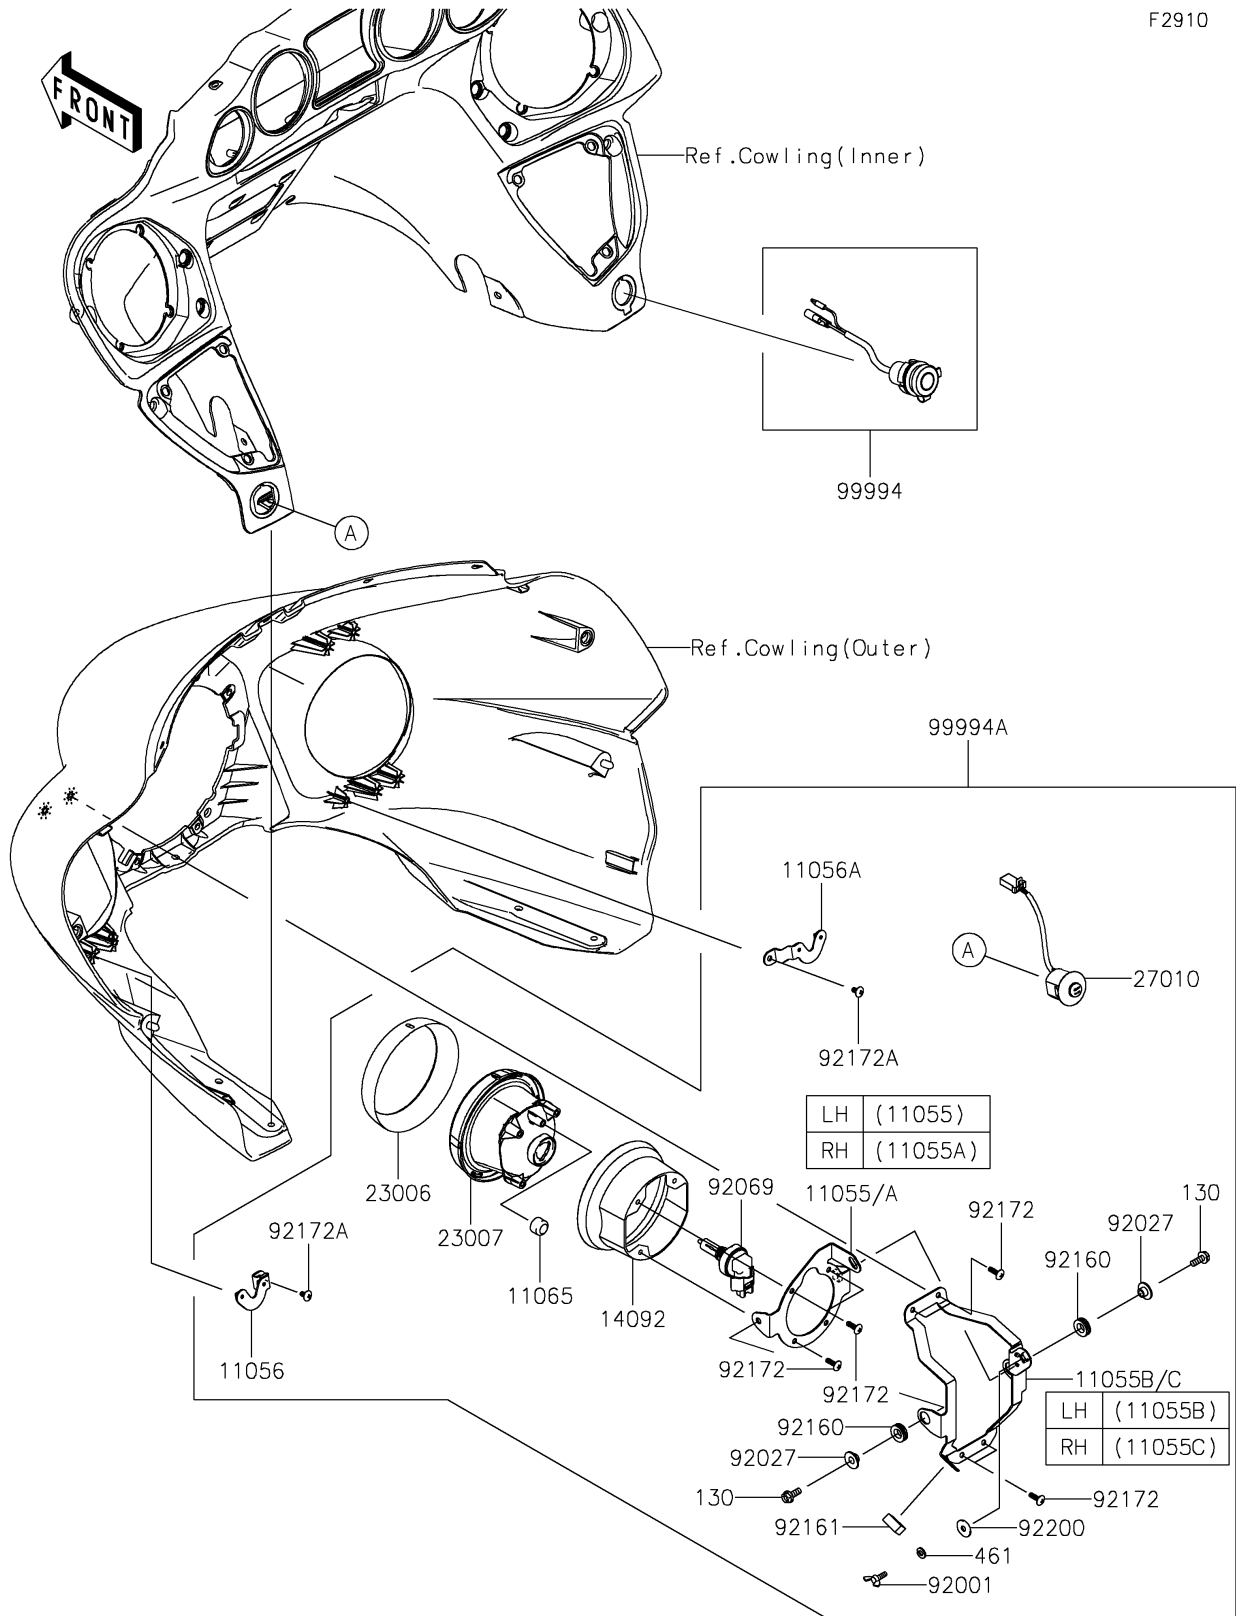

2018 VULCAN® 1700 VAQUERO® ABS PARTS DIAGRAM

Accessory(Aux Driving Light)

F2910

2018 VULCAN® 1700 VAQUERO® ABS PARTS LIST

Accessory(Aux Driving Light)

ITEM NAME	PART NUMBER	QUANTITY
BRACKET,AIMING,LH (Ref # 11055)	11055-0730	1
BRACKET,AIMING,RH (Ref # 11055A)	11055-0990	1
BRACKET,AIMING,LH (Ref # 11055B)	11055-1779	1
BRACKET,AIMING,RH (Ref # 11055C)	11055-1780	1
BRACKET,SUB LAMP,LH,LWR (Ref # 11056)	11056-1145	1
BRACKET,SUB LAMP,RH,LWR (Ref # 11056A)	11056-1146	1
CAP (Ref # 11065)	11065-0135	2
BOLT-FLANGED,6X16 (Ref # 130)	130AA0616	4
COVER (Ref # 14092)	14092-0130	2
RIM-LAMP (Ref # 23006)	23006-0015	2
LENS-COMP,SUB LAMP (Ref # 23007)	23007-0118	2
SWITCH,SUB LAMP (Ref # 27010)	27010-0107	1
WASHER-SPRING,6MM (Ref # 461)	461DA0600	2
BOLT,WING,6X15 (Ref # 92001)	92001-1703	2
COLLAR,L=7.4 (Ref # 92027)	92027-1848	4
BULB,12V 35W,H8 (Ref # 92069)	92069-0054	2
DAMPER (Ref # 92160)	92160-1278	4
DAMPER (Ref # 92161)	92161-0718	2
SCREW,TAPPING,5X16 (Ref # 92172)	92172-0238	14
SCREW,TAPPING,5X10 (Ref # 92172A)	92172-0262	2
WASHER,6.5X20X1.6 (Ref # 92200)	92200-0283	2
KIT-ACCESSORY,DC SOCKET (Ref # 99994)	99994-0237	1
KIT-ACCESSORY,AUX DRIVING LT (Ref # 99994A)	99994-1097	1