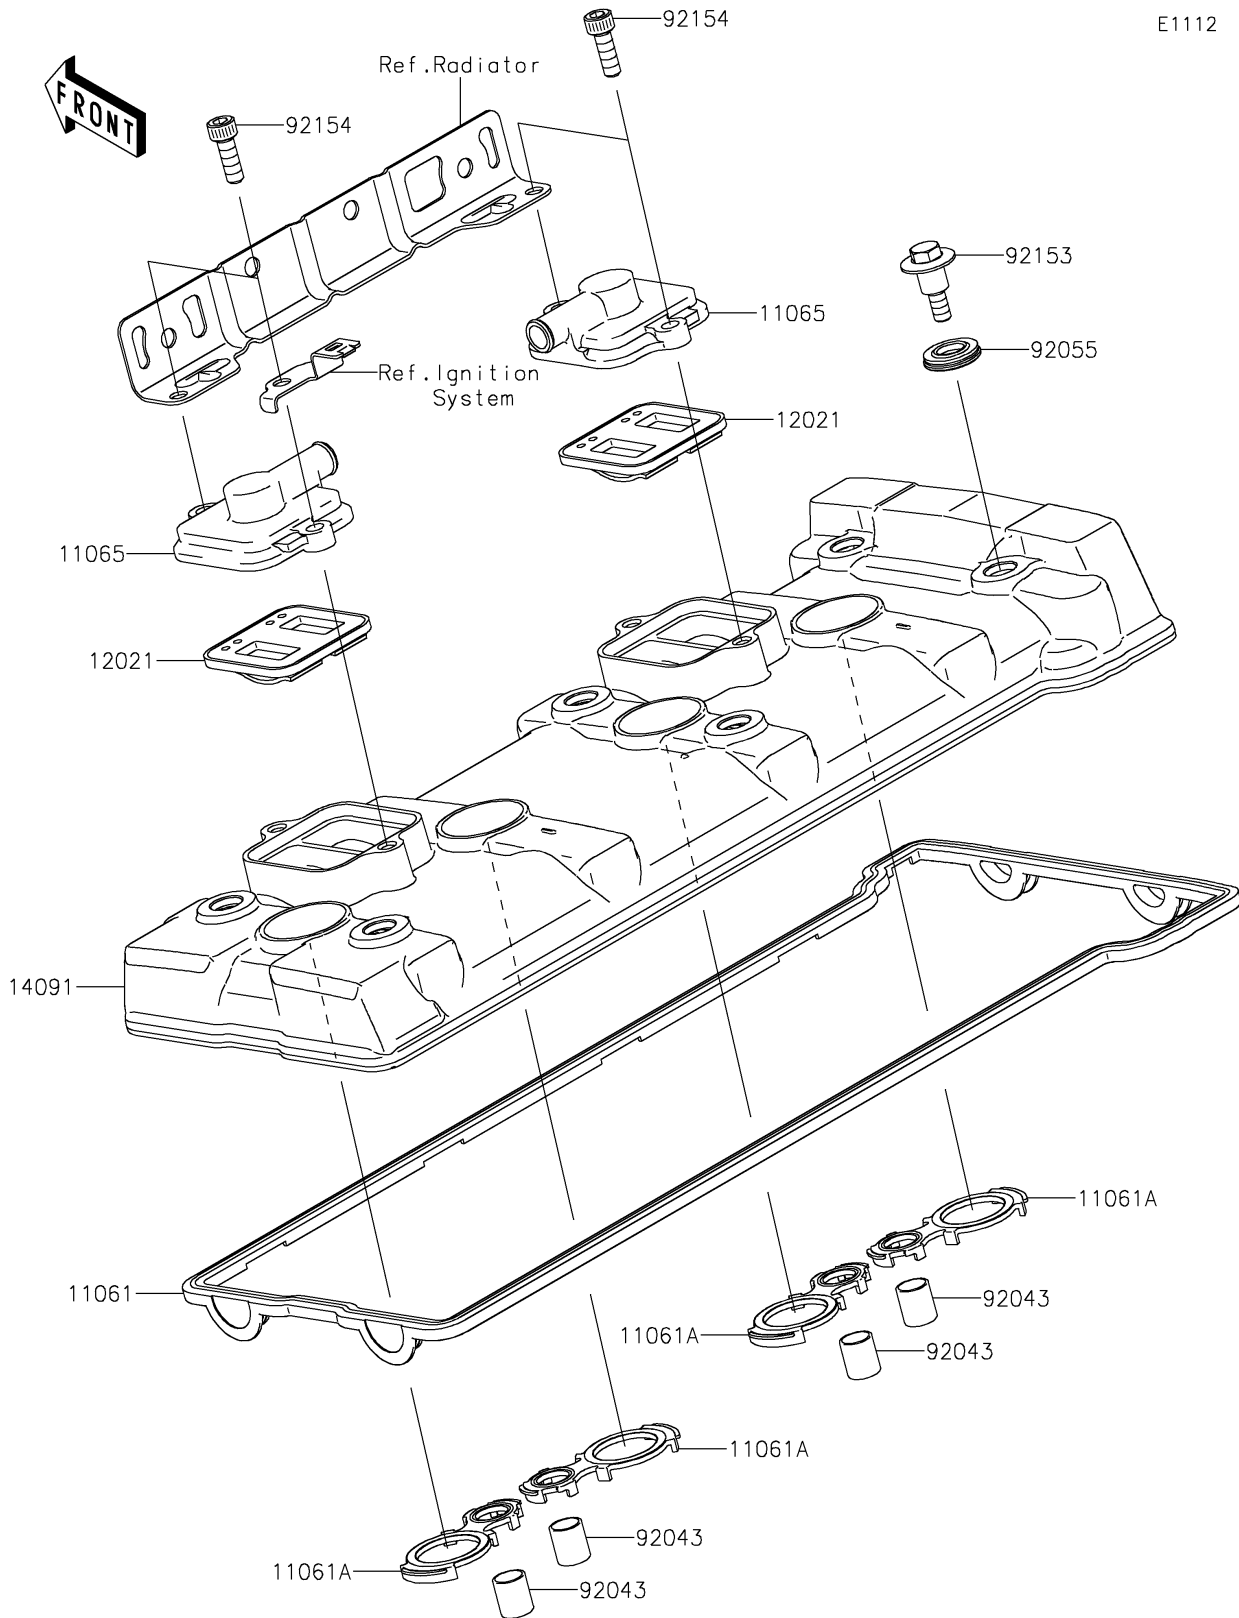

2018 NINJA® ZX™ -14R ABS SE PARTS DIAGRAM

Cylinder Head Cover

E1112

2018 NINJA® ZX™-14R ABS SE PARTS LIST

Cylinder Head Cover

ITEM NAME	PART NUMBER	QUANTITY
GASKET,HEAD COVER (Ref # 11061)	11061-0738	1
GASKET,HEAD HOLE (Ref # 11061A)	11061-0977	4
CAP (Ref # 11065)	11065-1247	2
VALVE-ASSY-REED (Ref # 12021)	12021-1130	2
COVER,HEAD (Ref # 14091)	14091-1574	1
PIN,10.1X12X14 (Ref # 92043)	92043-4009	4
RING-O (Ref # 92055)	92055-0187	6
BOLT,FLANGED,6X22.5 (Ref # 92153)	92153-1016	6
BOLT,SOCKET,6X18 (Ref # 92154)	92154-1832	4