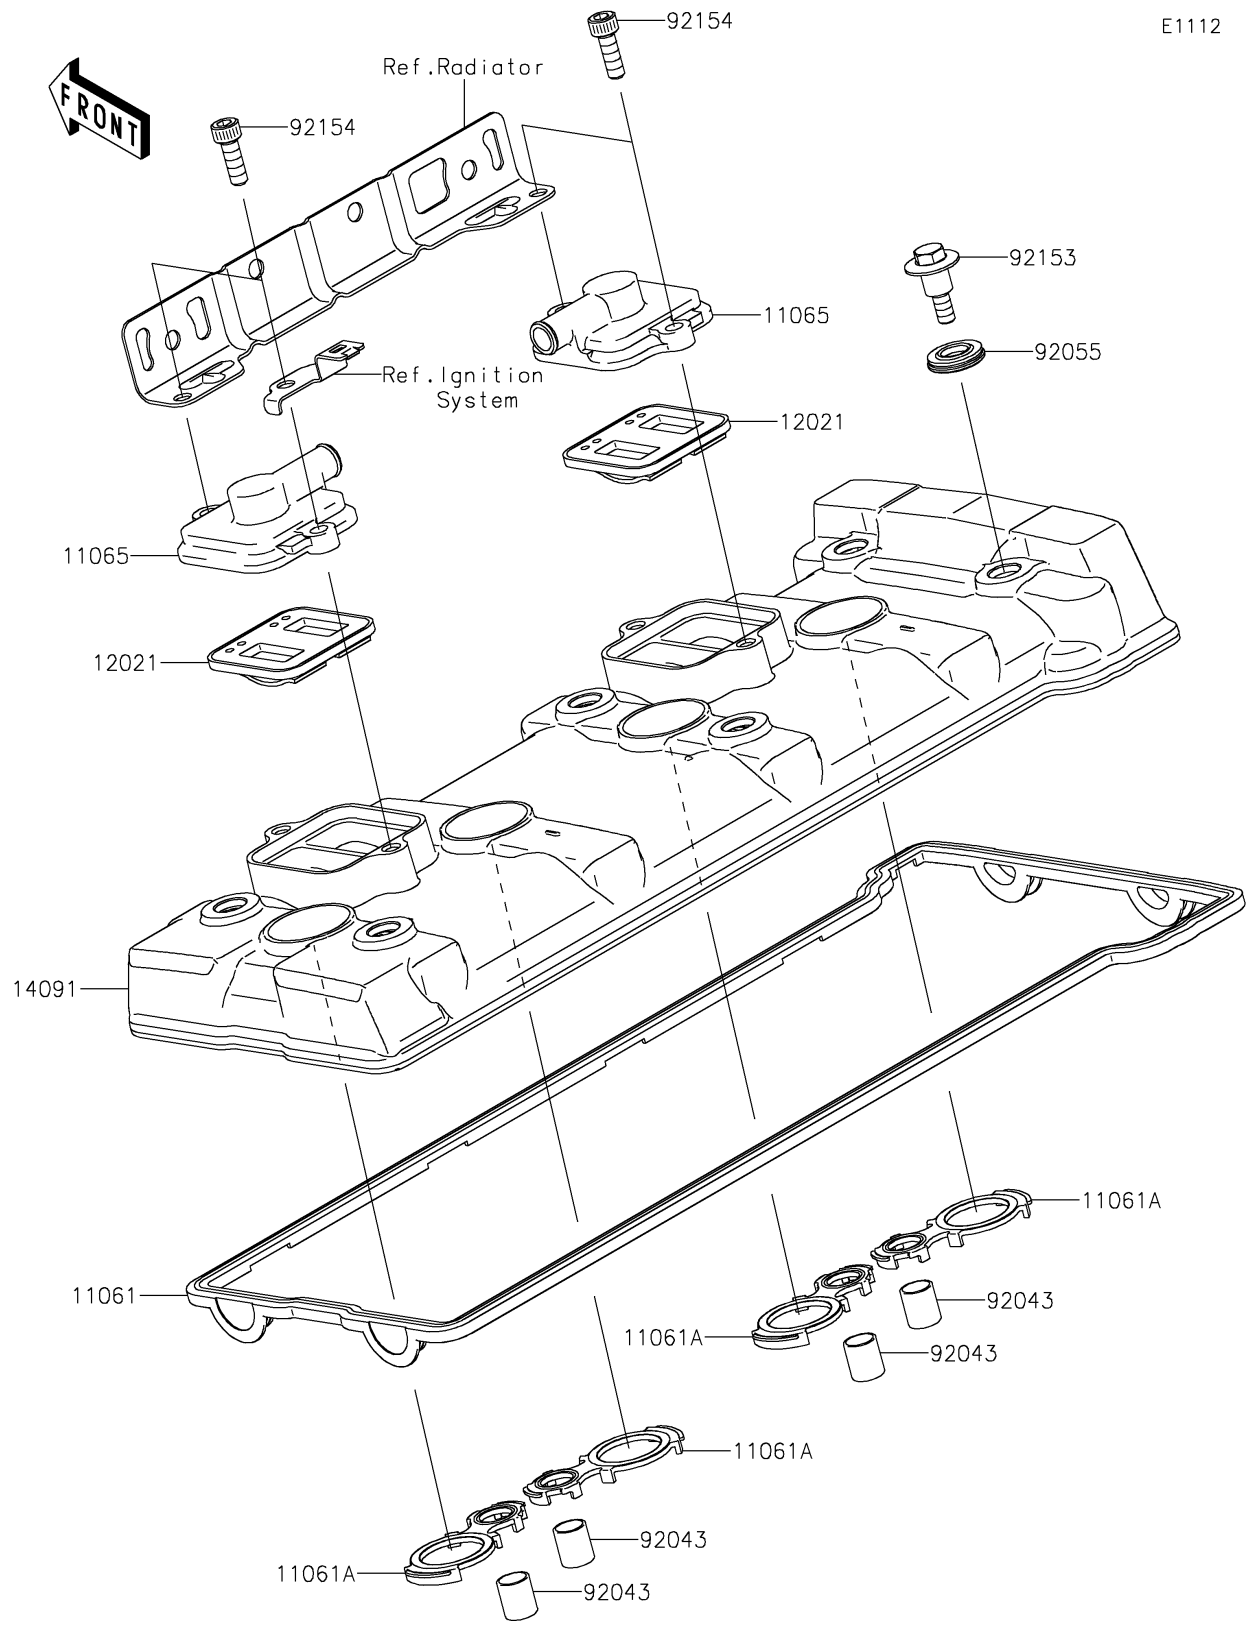

2019 NINJA® ZX™-14R ABS PARTS DIAGRAM

Cylinder Head Cover

E1112

2019 NINJA® ZX™-14R ABS PARTS LIST

Cylinder Head Cover

ITEM NAME	PART NUMBER	QUANTITY
GASKET,HEAD COVER (Ref # 11061)	11061-0738	1
GASKET,HEAD HOLE (Ref # 11061A)	11061-0977	4
CAP (Ref # 11065)	11065-1247	2
VALVE-ASSY-REED (Ref # 12021)	12021-1130	2
COVER,HEAD (Ref # 14091)	14091-1574	1
PIN,10.1X12X14 (Ref # 92043)	92043-4009	4
RING-O (Ref # 92055)	92055-0187	6
BOLT,FLANGED,6X22.5 (Ref # 92153)	92153-1016	6
BOLT,SOCKET,6X18 (Ref # 92154)	92154-1832	4