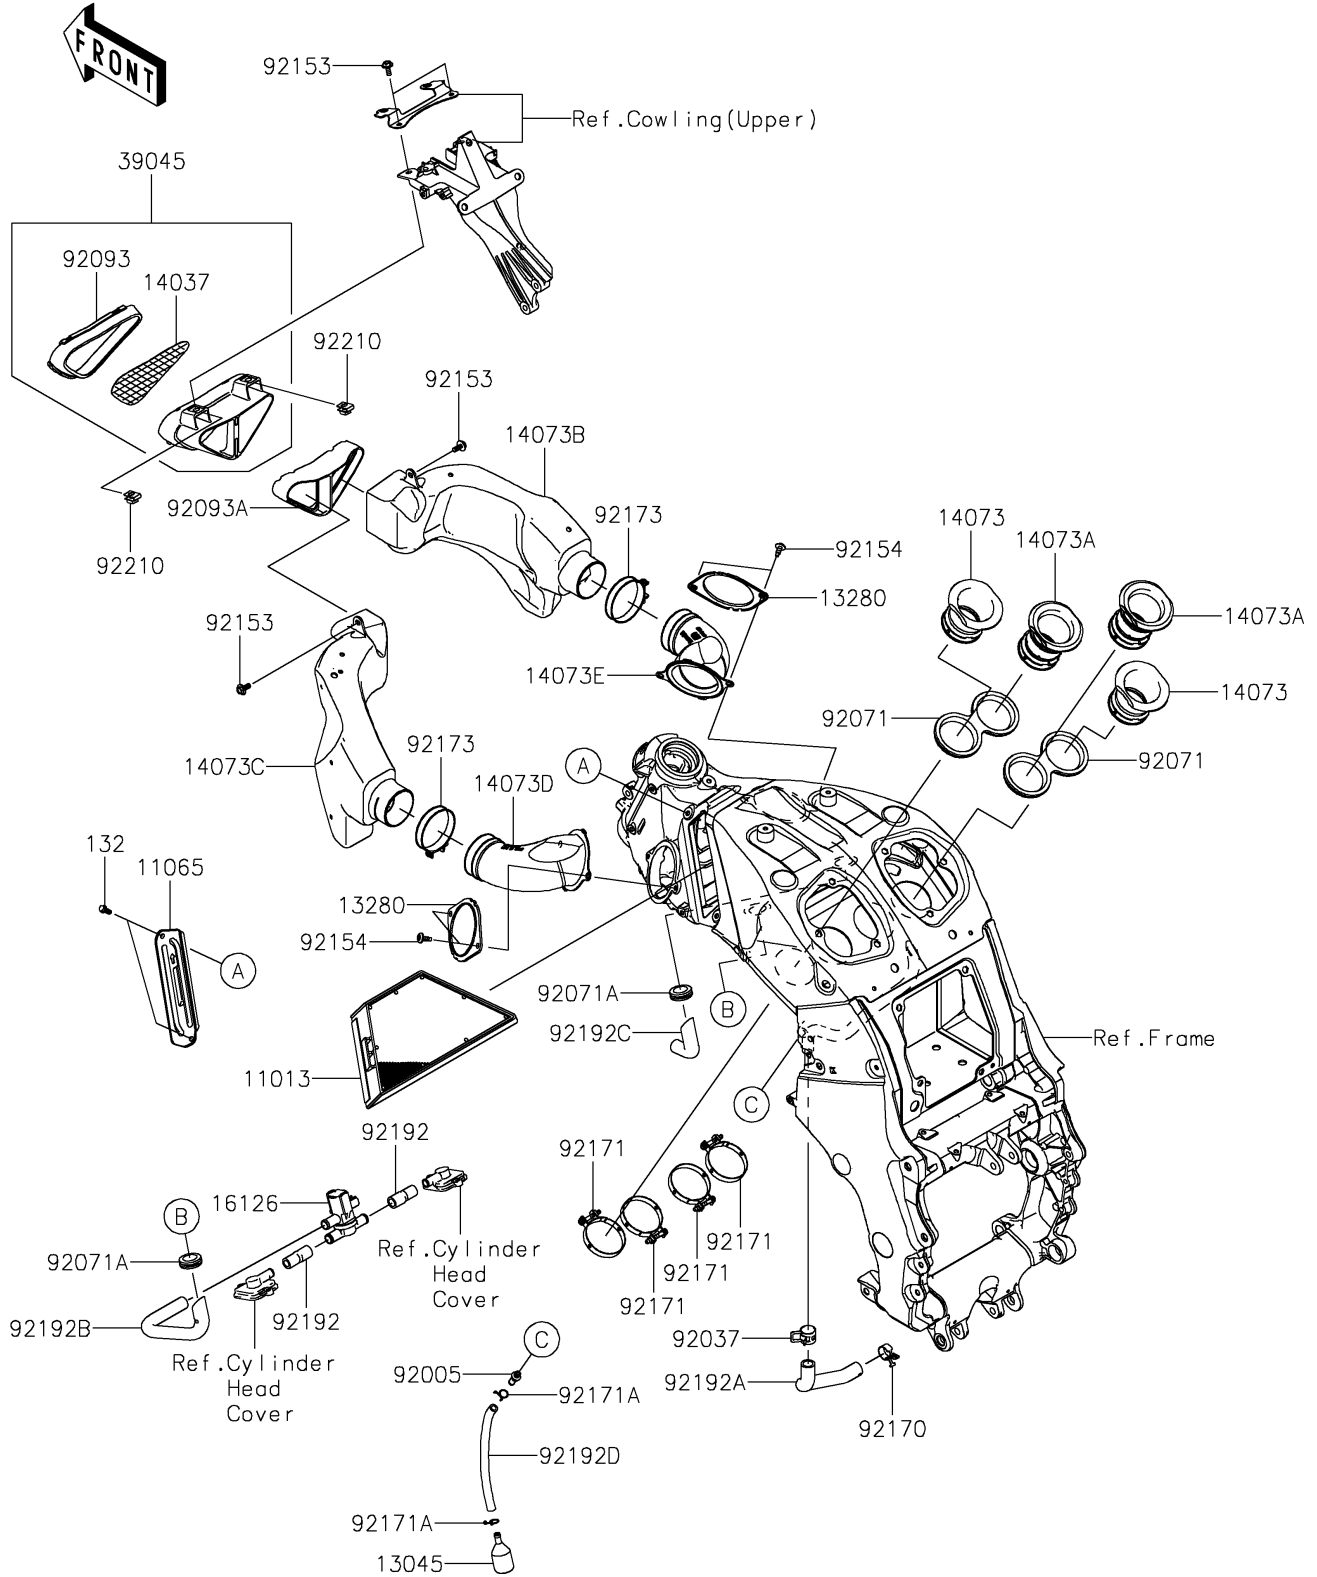

2020 NINJA® ZX™-14R ABS PARTS DIAGRAM

Air Cleaner

E1130

2020 NINJA® ZX™-14R ABS PARTS LIST

Air Cleaner

ITEM NAME	PART NUMBER	QUANTITY
ELEMENT-AIR FILTER (Ref # 11013)	11013-0718	1
CAP (Ref # 11065)	11065-0367	1
RECEIVER-OIL (Ref # 13045)	13045-1057	1
BOLT-FLANGED-SMALL,6X14 (Ref # 132)	132BA0614	2
HOLDER (Ref # 13280)	13280-0154	2
SCREEN (Ref # 14037)	14037-0044	1
DUCT,FUNNEL (Ref # 14073)	14073-0168	2
DUCT,FUNNEL (Ref # 14073A)	14073-0737	2
DUCT,RAM AIR,RH (Ref # 14073B)	14073-0842	1
DUCT,RAM AIR,LH (Ref # 14073C)	14073-0843	1
DUCT,RAM FRAME,LH (Ref # 14073D)	14073-0844	1
DUCT,RAM FRAME,RH (Ref # 14073E)	14073-0845	1
VALVE,AIR SWITCHING (Ref # 16126)	16126-0745	1
DUCT-ASSY,RAM AIR,FR (Ref # 39045)	39045-0043	1
FITTING (Ref # 92005)	92005-0834	1
CLAMP,HOSE CLIP (Ref # 92037)	92037-1460	1
GROMMET (Ref # 92071)	92071-0023	2
GROMMET,AIR FILTER (Ref # 92071A)	92071-1042	2
SEAL (Ref # 92093)	92093-0052	1
SEAL,RAM,DUCT (Ref # 92093A)	92093-0053	1
BOLT,UPSET-WP,6X16 (Ref # 92153)	92153-1587	4
BOLT,SOCKET,6X20 (Ref # 92154)	92154-1833	4
CLAMP (Ref # 92170)	92170-1060	1
CLAMP (Ref # 92171)	92171-0677	4
CLAMP (Ref # 92171A)	92171-0721	2
CLAMP,65MM (Ref # 92173)	92173-0080	2
TUBE,REED VALVE-ASV (Ref # 92192)	92192-0376	2
TUBE,BREATHER (Ref # 92192A)	92192-0701	1
TUBE,FITTING-ASV (Ref # 92192B)	92192-1007	1

2020 NINJA® ZX™ -14R ABS PARTS LIST

Air Cleaner

ITEM NAME	PART NUMBER	QUANTITY
TUBE,FITTING-ISCV (Ref # 92192C)	92192-1008	1
TUBE,7X12X180 (Ref # 92192D)	92192-1116	1
NUT (Ref # 92210)	92210-0318	2