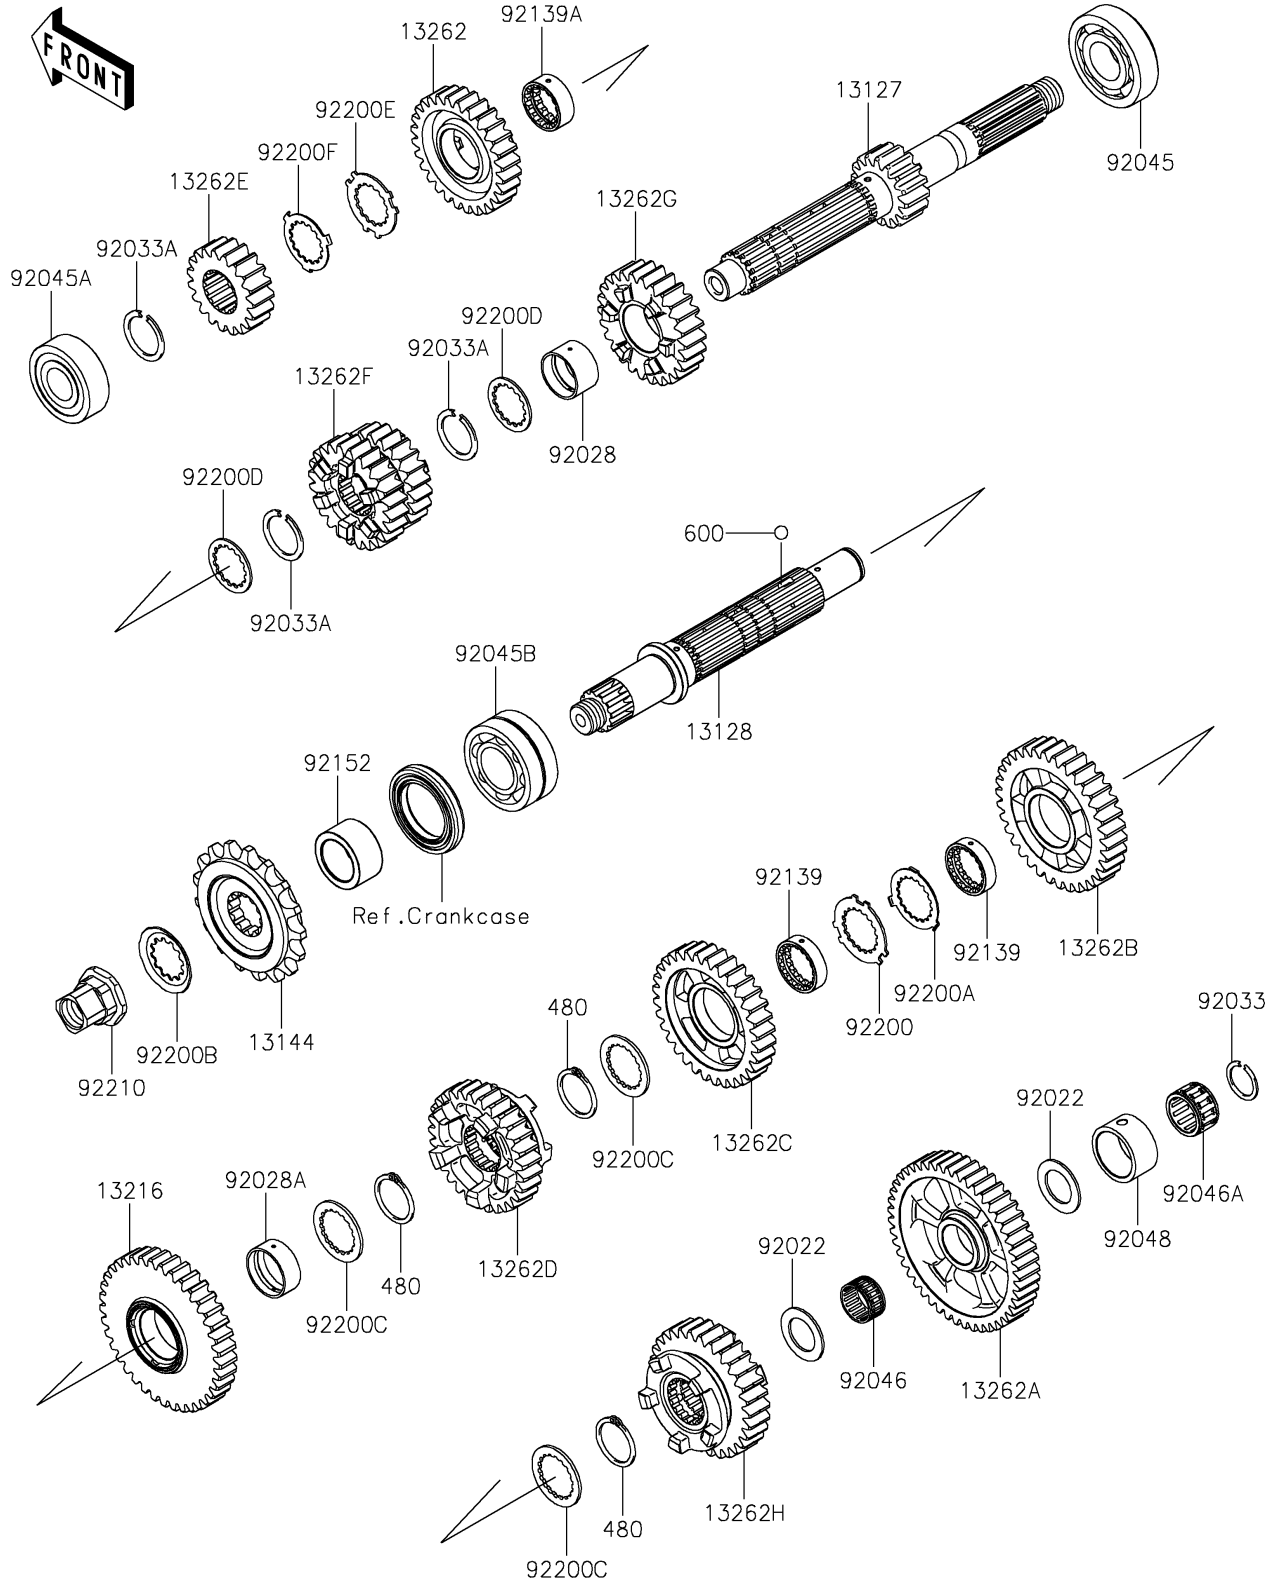

2018 NINJA® ZX™-14R ABS SE PARTS DIAGRAM

Transmission

E1361

2018 NINJA® ZX™ -14R ABS SE PARTS LIST

Transmission

ITEM NAME	PART NUMBER	QUANTITY
SHAFT-TRANSMISSION INPUT,18T (Ref # 13127)	13127-0646	1
SHAFT-TRANSMISSION OUTPUT (Ref # 13128)	13128-0683	1
SPROCKET-OUTPUT,17T (Ref # 13144)	13144-0040	1
GEAR-COMP,OUTPUT 2ND,37T (Ref # 13216)	13216-0881	1
GEAR,INPUT TOP,28T (Ref # 13262)	13262-0925	1
GEAR,OUTPUT LOW,47T (Ref # 13262A)	13262-0941	1
GEAR,OUTPUT 3RD,34T (Ref # 13262B)	13262-0943	1
GEAR,OUTPUT 4TH,32T (Ref # 13262C)	13262-0944	1
GEAR,OUTPUT TOP,29T (Ref # 13262D)	13262-0945	1
GEAR,INPUT 2ND,19T (Ref # 13262E)	13262-0946	1
GEAR,INPUT 3RD&4TH,22T&24T (Ref # 13262F)	13262-0947	1
GEAR,INPUT 5TH,26T (Ref # 13262G)	13262-0948	1
GEAR,OUTPUT 5TH,30T (Ref # 13262H)	13262-0957	1
CIRCLIP (Ref # 480)	480J2900	3
BALL-STEEL,5/32 (Ref # 600)	600A0500	3
WASHER,22.3X35X1.6 (Ref # 92022)	92022-212	2
BUSHING (Ref # 92028)	92028-1935	1
BUSHING (Ref # 92028A)	92028-1937	1
RING-SNAP,20X25.5X1.2 (Ref # 92033)	92033-025	1
RING-SNAP,T=1.5 (Ref # 92033A)	92033-1249	3
BEARING-BALL,830045-5SH2 (Ref # 92045)	92045-0047	1
BEARING-BALL,DG2152RDDSH2 (Ref # 92045A)	92045-0048	1
BEARING-BALL,DAC2857NSSH6CS9 (Ref # 92045B)	92045-0049	1
BEARING-NEEDLE,K22X26X13 (Ref # 92046)	92046-0018	1
BEARING-NEEDLE (Ref # 92046A)	92046-0609	1
RACE (Ref # 92048)	92048-0004	1
BUSHING (Ref # 92139)	92139-0255	2
BUSHING,INPUT 6TH,GEAR (Ref # 92139A)	92139-0256	1
COLLAR,27.5X38X19.7 (Ref # 92152)	92152-1786	1

2018 NINJA® ZX™ -14R ABS SE PARTS LIST

Transmission

ITEM NAME	PART NUMBER	QUANTITY
WASHER,27.5X43X1.5 (Ref # 92200)	92200-0255	1
WASHER,27.5X39.7X1.0 (Ref # 92200A)	92200-0256	1
WASHER,23.9X45X1.0 (Ref # 92200B)	92200-0260	1
WASHER,TOOTHED,28X40X2 (Ref # 92200C)	92200-1277	3
WASHER,25.5X35.5X1.5 (Ref # 92200D)	92200-1340	2
WASHER,25.8X40.5X1.5 (Ref # 92200E)	92200-1522	1
WASHER,25.2X37.0X1.0 (Ref # 92200F)	92200-1523	1
NUT,20X1.5 (Ref # 92210)	92210-0237	1