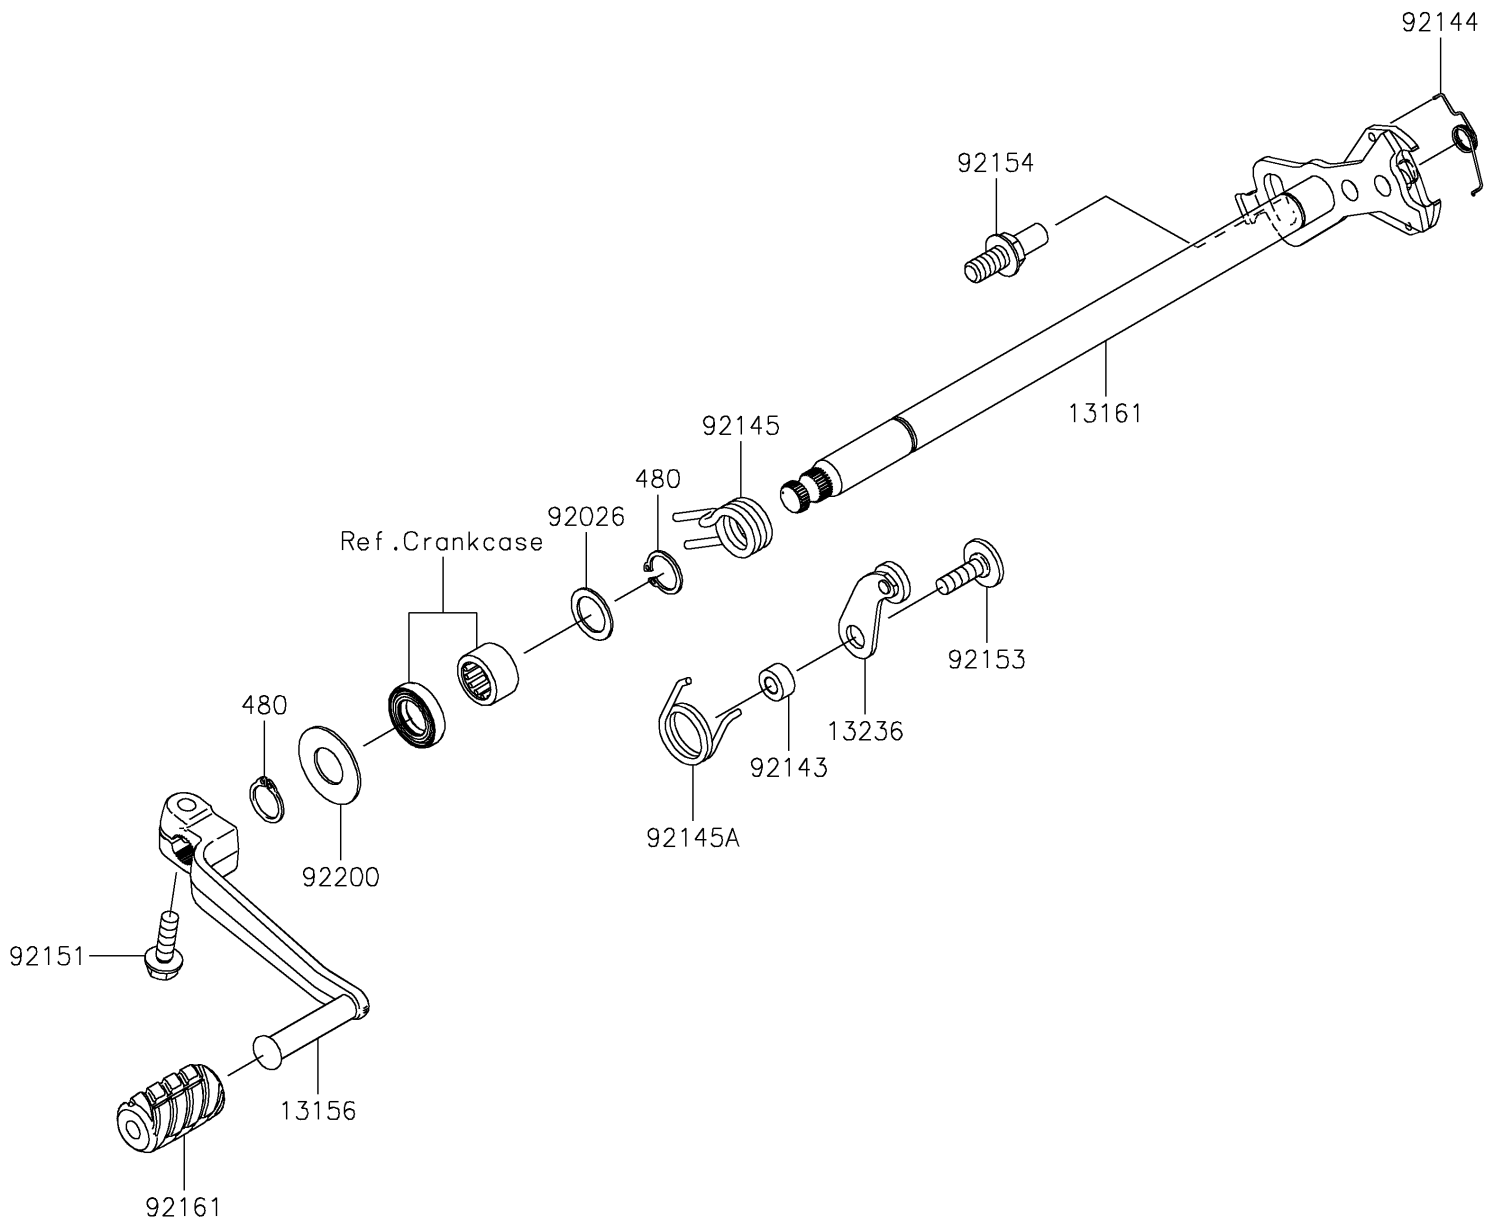

# 2019 NINJA® ZX™-14R ABS PARTS DIAGRAM

Gear Change Mechanism

E1370

## 2019 NINJA® ZX™-14R ABS PARTS LIST

### Gear Change Mechanism

ITEM NAME	PART NUMBER	QUANTITY
LEVER-CHANGE,PEDAL (Ref # 13156)	13156-0075	1
LEVER-COMP-CHANGE SHAFT (Ref # 13161)	13161-0567	1
LEVER-COMP (Ref # 13236)	13236-1243	1
CIRCLIP-TYPE-C,14MM (Ref # 480)	480J1400	2
SPACER,14X20X1.0 (Ref # 92026)	92026-1534	1
COLLAR (Ref # 92143)	92143-1595	1
SPRING (Ref # 92144)	92144-1029	1
SPRING (Ref # 92145)	92145-0336	1
SPRING (Ref # 92145A)	92145-0404	1
BOLT,FLANGED,6X20 (Ref # 92151)	92151-1226	1
BOLT,6X20 (Ref # 92153)	92153-1505	1
BOLT,RETURN SPRING (Ref # 92154)	92154-1838	1
DAMPER (Ref # 92161)	92161-1769	1
WASHER (Ref # 92200)	92200-0265	1