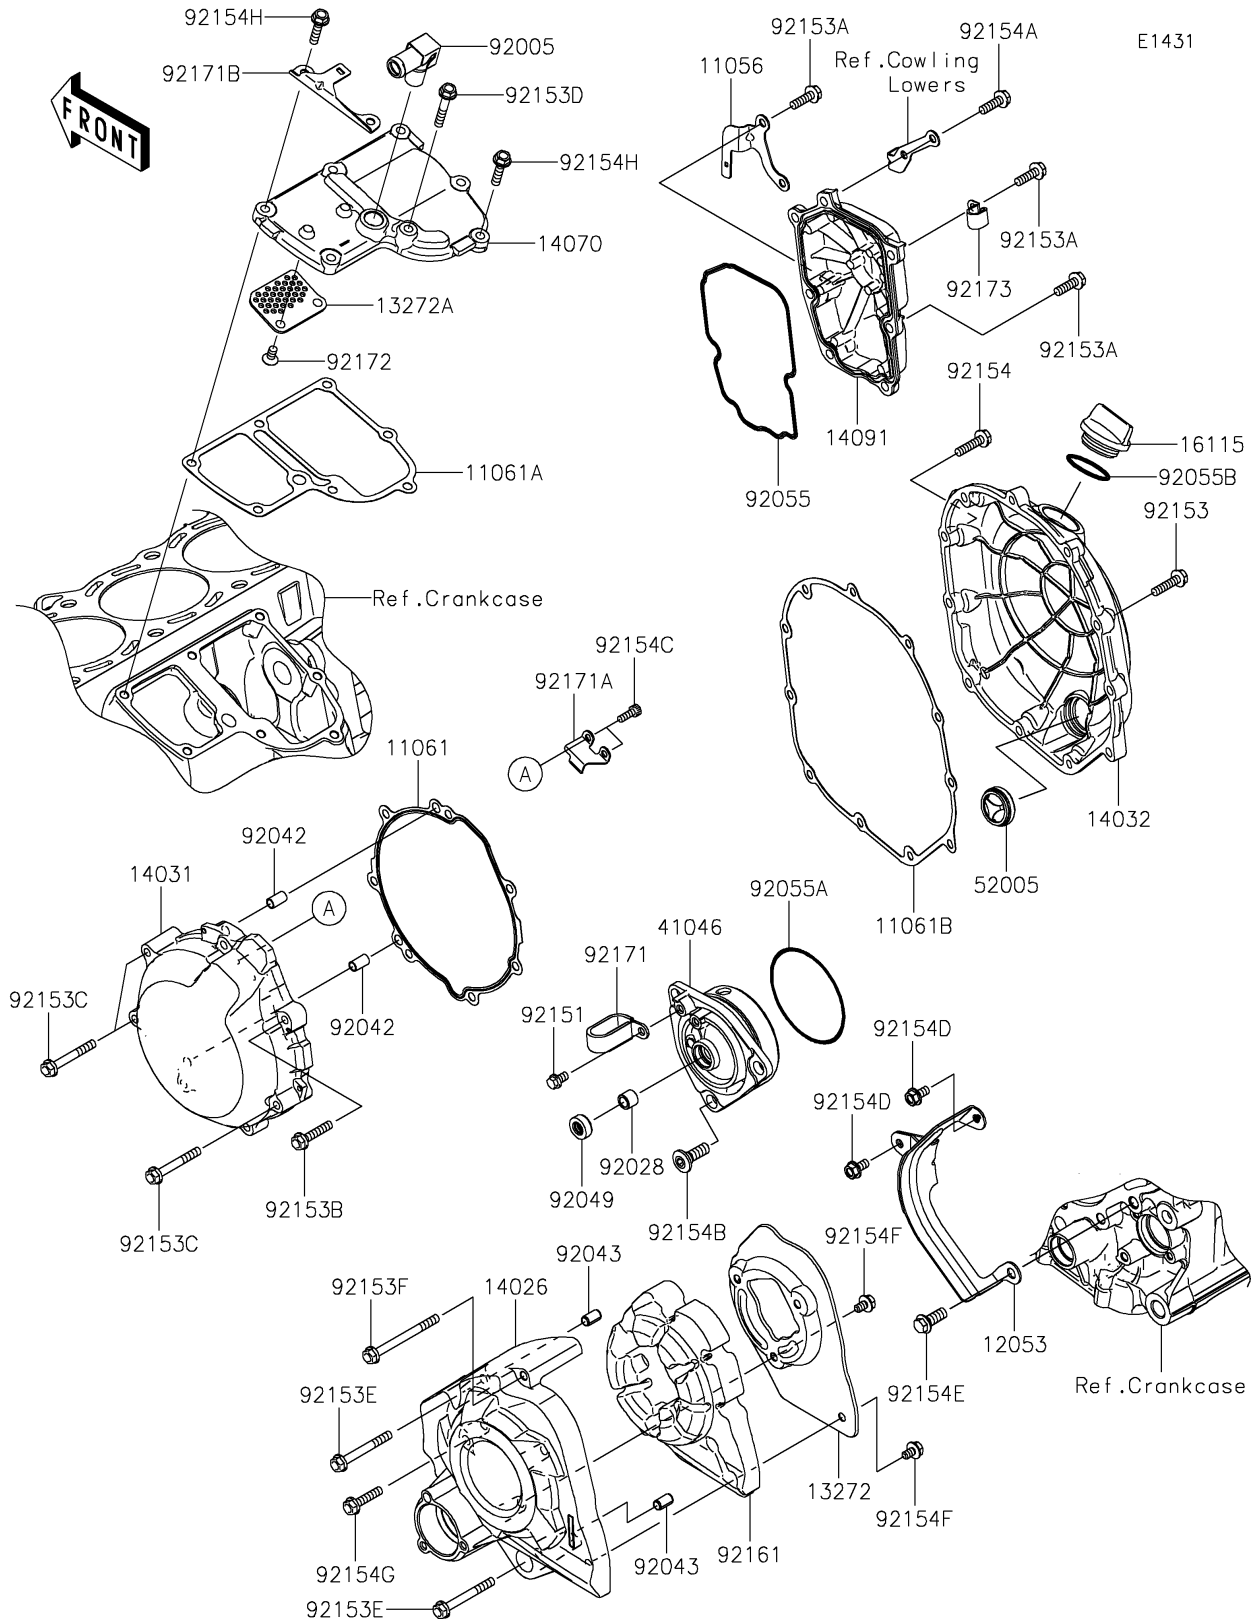

2020 NINJA® ZX™-14R ABS PARTS DIAGRAM

Engine Cover(s)

2020 NINJA® ZX™ -14R ABS PARTS LIST

Engine Cover(s)

ITEM NAME	PART NUMBER	QUANTITY
BRACKET,OXYGEN SENSOR (Ref # 11056)	11056-7727	1
GASKET,GENERATOR COVER (Ref # 11061)	11061-0197	1
GASKET,BREATHER BODY (Ref # 11061A)	11061-0808	1
GASKET,CLUTCH COVER (Ref # 11061B)	11061-0810	1
GUIDE-CHAIN (Ref # 12053)	12053-0097	1
PLATE (Ref # 13272)	13272-0037	1
PLATE (Ref # 13272A)	13272-1311	1
COVER-CHAIN (Ref # 14026)	14026-0094	1
COVER-GENERATOR (Ref # 14031)	14031-0083	1
COVER-CLUTCH (Ref # 14032)	14032-0570	1
BODY-BREATHER (Ref # 14070)	14070-0061	1
COVER,PULSER (Ref # 14091)	14091-0896	1
CAP-OIL FILLER (Ref # 16115)	16115-1009	1
HOUSING-BEARING (Ref # 41046)	41046-0574	1
GAUGE (Ref # 52005)	52005-0024	1
FITTING (Ref # 92005)	92005-0044	1
BUSHING,8X12X10 (Ref # 92028)	92028-1750	1
PIN,DOWEL,6.3X8X14 (Ref # 92042)	92042-007	2
PIN,6.2X8X14 (Ref # 92043)	92043-1263	2
SEAL-OIL (Ref # 92049)	92049-1566	1
RING-O,PULSER COVER (Ref # 92055)	92055-0086	1
RING-O,75X2.5 (Ref # 92055A)	92055-0087	1
RING-O,31.5X2.6 (Ref # 92055B)	92055-049	1
BOLT,FLANGED,6X10 (Ref # 92151)	92151-1233	1
BOLT,FLANGED,6X25 (Ref # 92153)	92153-1569	10
BOLT,FLANGED,6X20 (Ref # 92153A)	92153-1572	6
BOLT,FLANGED,6X30 (Ref # 92153B)	92153-1574	4
BOLT,FLANGED,6X45 (Ref # 92153C)	92153-1575	3
BOLT,FLANGED,6X35 (Ref # 92153D)	92153-1579	1