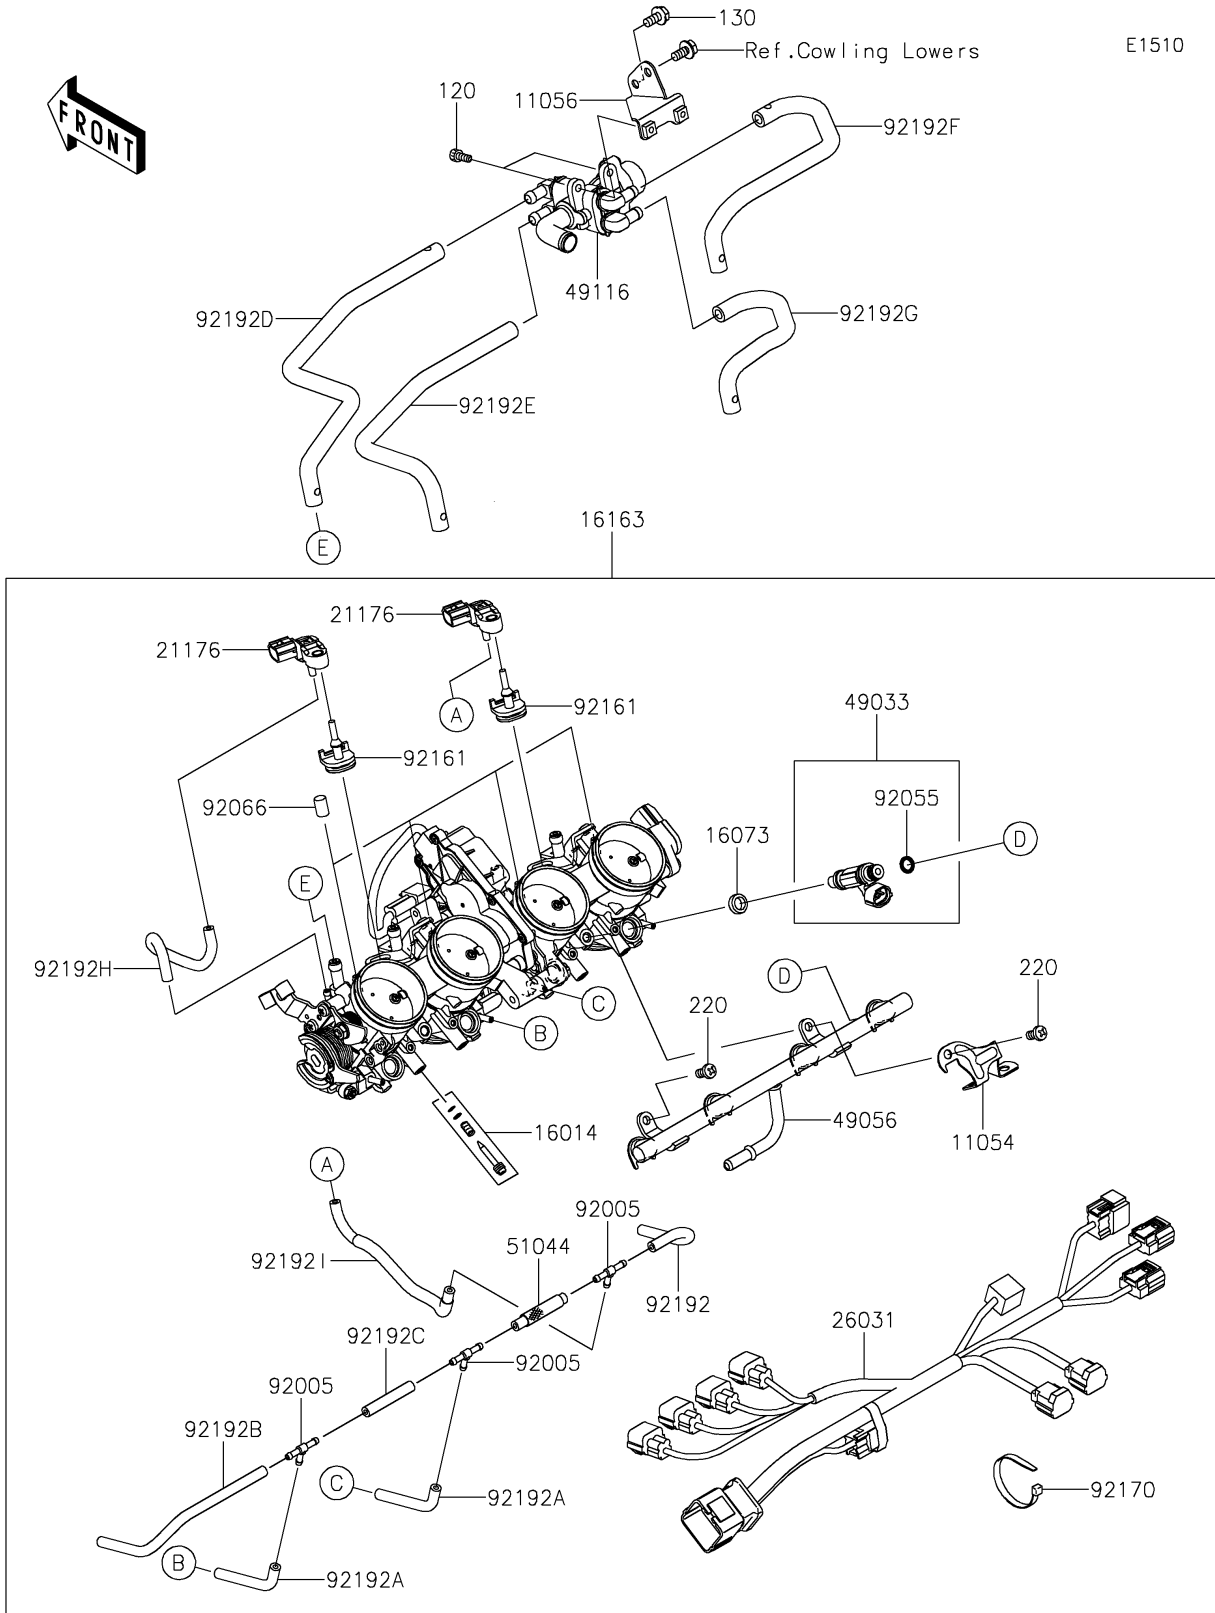

2017 Ninja ZX-14R ABS SE PARTS DIAGRAM

Throttle

E1510

2017 Ninja ZX-14R ABS SE PARTS LIST

Throttle

ITEM NAME	PART NUMBER	QUANTITY
BRACKET (Ref # 11054)	11054-0554	1
BRACKET,ISCV (Ref # 11056)	11056-1175	1
BOLT-SOCKET,5X12 (Ref # 120)	120CA0512	2
BOLT-FLANGED,6X12 (Ref # 130)	130BA0612	1
SCREW-PILOT AIR (Ref # 16014)	16014-0005	4
INSULATOR,INJECTER (Ref # 16073)	16073-1123	4
THROTTLE-ASSY (Ref # 16163)	16163-0780	1
SENSOR,PRESSURE (Ref # 21176)	21176-0111	2
SCREW-PAN-CROS,6X12 (Ref # 220)	220AA0612	2
HARNESS (Ref # 26031)	26031-1425	1
NOZZLE-INJECTION (Ref # 49033)	49033-0557	4
PIPE-INJECTION (Ref # 49056)	49056-0017	1
VALVE-ASSY,ISC (Ref # 49116)	49116-0706	1
TUBE-ASSY (Ref # 51044)	51044-0727	1
FITTING (Ref # 92005)	92005-1380	3
RING-O,INJECTION NOZZLE (Ref # 92055)	92055-1622	4
PLUG,FITTING (Ref # 92066)	92066-1549	4
DAMPER (Ref # 92161)	92161-0673	2
CLAMP (Ref # 92170)	92170-3749	6
TUBE,3.2X7.4X115 (Ref # 92192)	92192-0131	1
TUBE,3.2X7.4X60 (Ref # 92192A)	92192-0576	2
TUBE,3.2X7.4X175 (Ref # 92192B)	92192-0577	1
TUBE,3.2X7.4X50 (Ref # 92192C)	92192-0578	1
TUBE,THROTTLE #1-ISCV (Ref # 92192D)	92192-1009	1
TUBE,THROTTLE #2-ISCV (Ref # 92192E)	92192-1010	1
TUBE,THROTTLE #3-ISCV (Ref # 92192F)	92192-1011	1
TUBE,THROTTLE #4-ISCV (Ref # 92192G)	92192-1012	1
TUBE,BODY LH-SENSOR (Ref # 92192H)	92192-1088	1
TUBE,FITTING-SENSOR (Ref # 92192I)	92192-1089	1