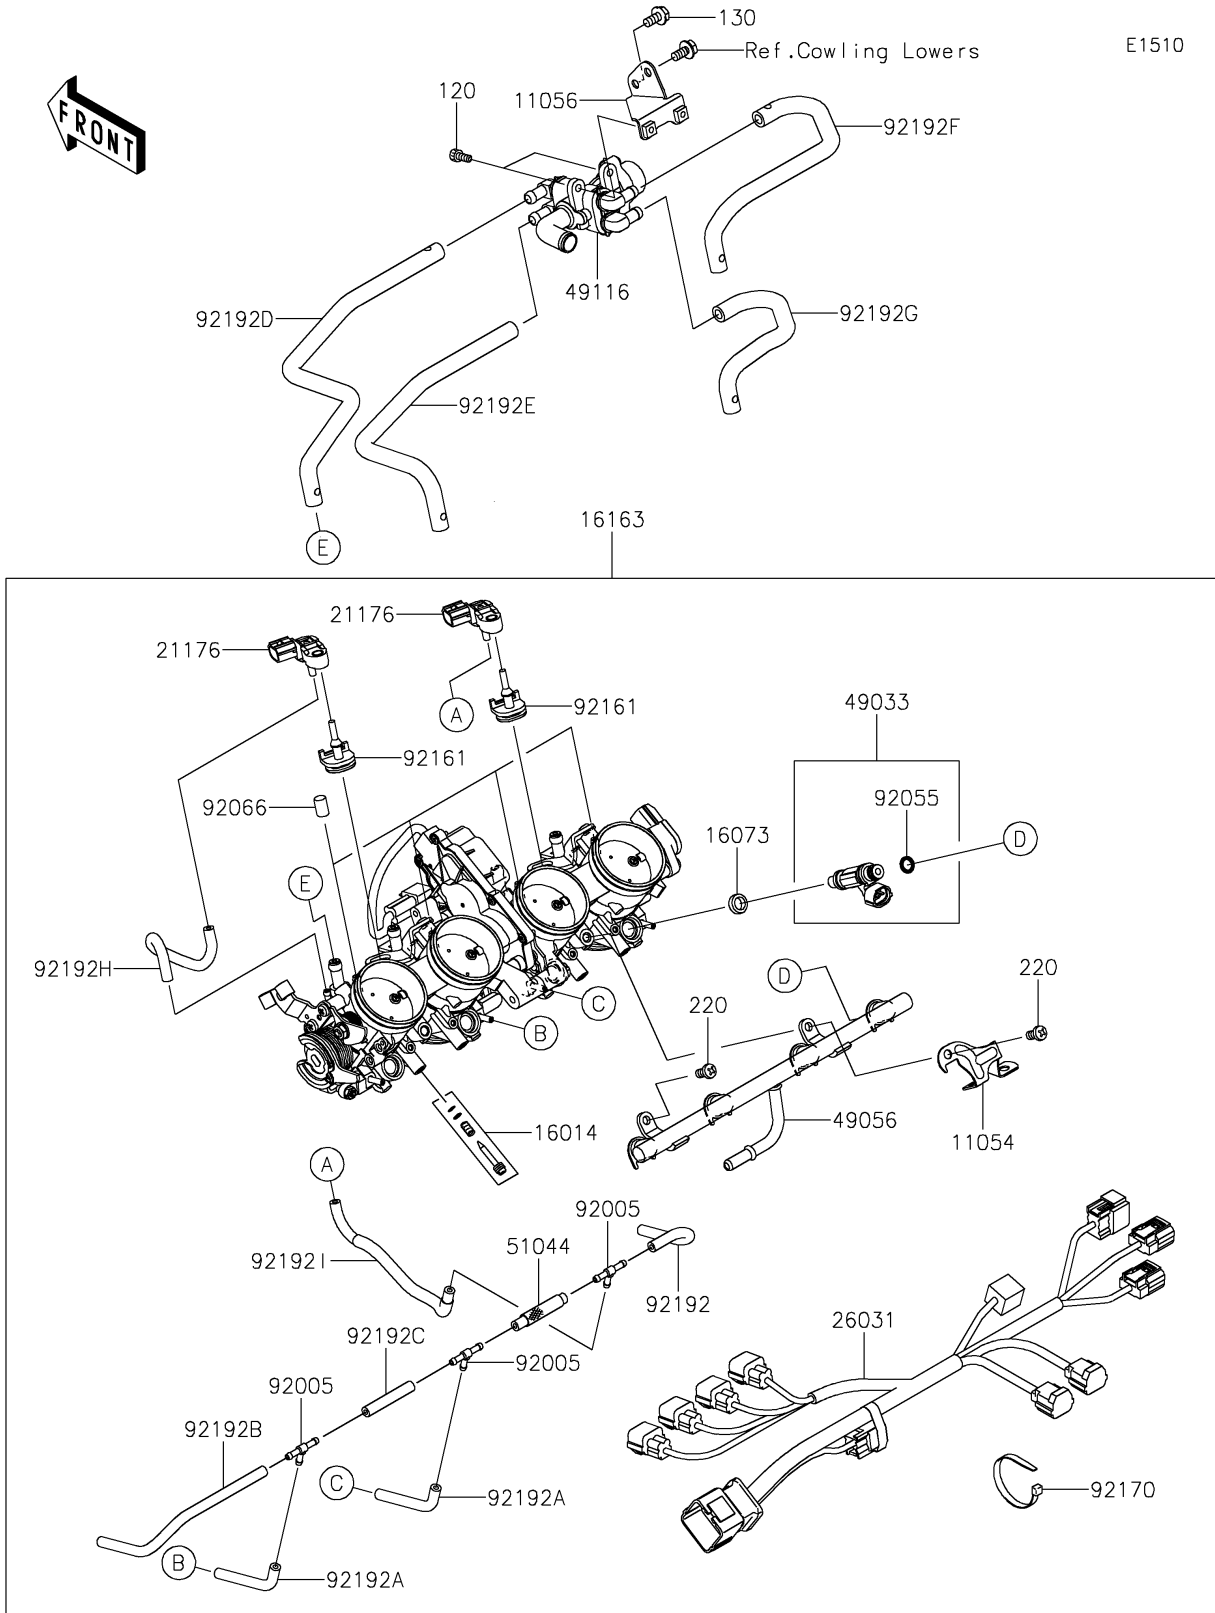

# 2018 NINJA® ZX™-14R ABS SE PARTS DIAGRAM

Throttle

E1510

## 2018 NINJA® ZX™-14R ABS SE PARTS LIST

### Throttle

ITEM NAME	PART NUMBER	QUANTITY
BRACKET (Ref # 11054)	11054-0554	1
BRACKET,ISCV (Ref # 11056)	11056-1175	1
BOLT-SOCKET,5X12 (Ref # 120)	120CA0512	2
BOLT-FLANGED,6X12 (Ref # 130)	130BA0612	1
SCREW-PILOT AIR (Ref # 16014)	16014-0005	4
INSULATOR,INJECTER (Ref # 16073)	16073-1123	4
THROTTLE-ASSY (Ref # 16163)	16163-0780	1
SENSOR,PRESSURE (Ref # 21176)	21176-0111	2
SCREW-PAN-CROS,6X12 (Ref # 220)	220AA0612	2
HARNESS (Ref # 26031)	26031-1425	1
NOZZLE-INJECTION (Ref # 49033)	49033-0557	4
PIPE-INJECTION (Ref # 49056)	49056-0017	1
VALVE-ASSY,ISC (Ref # 49116)	49116-0706	1
TUBE-ASSY (Ref # 51044)	51044-0727	1
FITTING (Ref # 92005)	92005-1380	3
RING-O,INJECTION NOZZLE (Ref # 92055)	92055-1622	4
PLUG,FITTING (Ref # 92066)	92066-1549	4
DAMPER (Ref # 92161)	92161-0673	2
CLAMP (Ref # 92170)	92170-3749	6
TUBE,3.2X7.4X115 (Ref # 92192)	92192-0131	1
TUBE,3.2X7.4X60 (Ref # 92192A)	92192-0576	2
TUBE,3.2X7.4X175 (Ref # 92192B)	92192-0577	1
TUBE,3.2X7.4X50 (Ref # 92192C)	92192-0578	1
TUBE,THROTTLE #1-ISCV (Ref # 92192D)	92192-1009	1
TUBE,THROTTLE #2-ISCV (Ref # 92192E)	92192-1010	1
TUBE,THROTTLE #3-ISCV (Ref # 92192F)	92192-1011	1
TUBE,THROTTLE #4-ISCV (Ref # 92192G)	92192-1012	1
TUBE,BODY LH-SENSOR (Ref # 92192H)	92192-1088	1
TUBE,FITTING-SENSOR (Ref # 92192I)	92192-1089	1