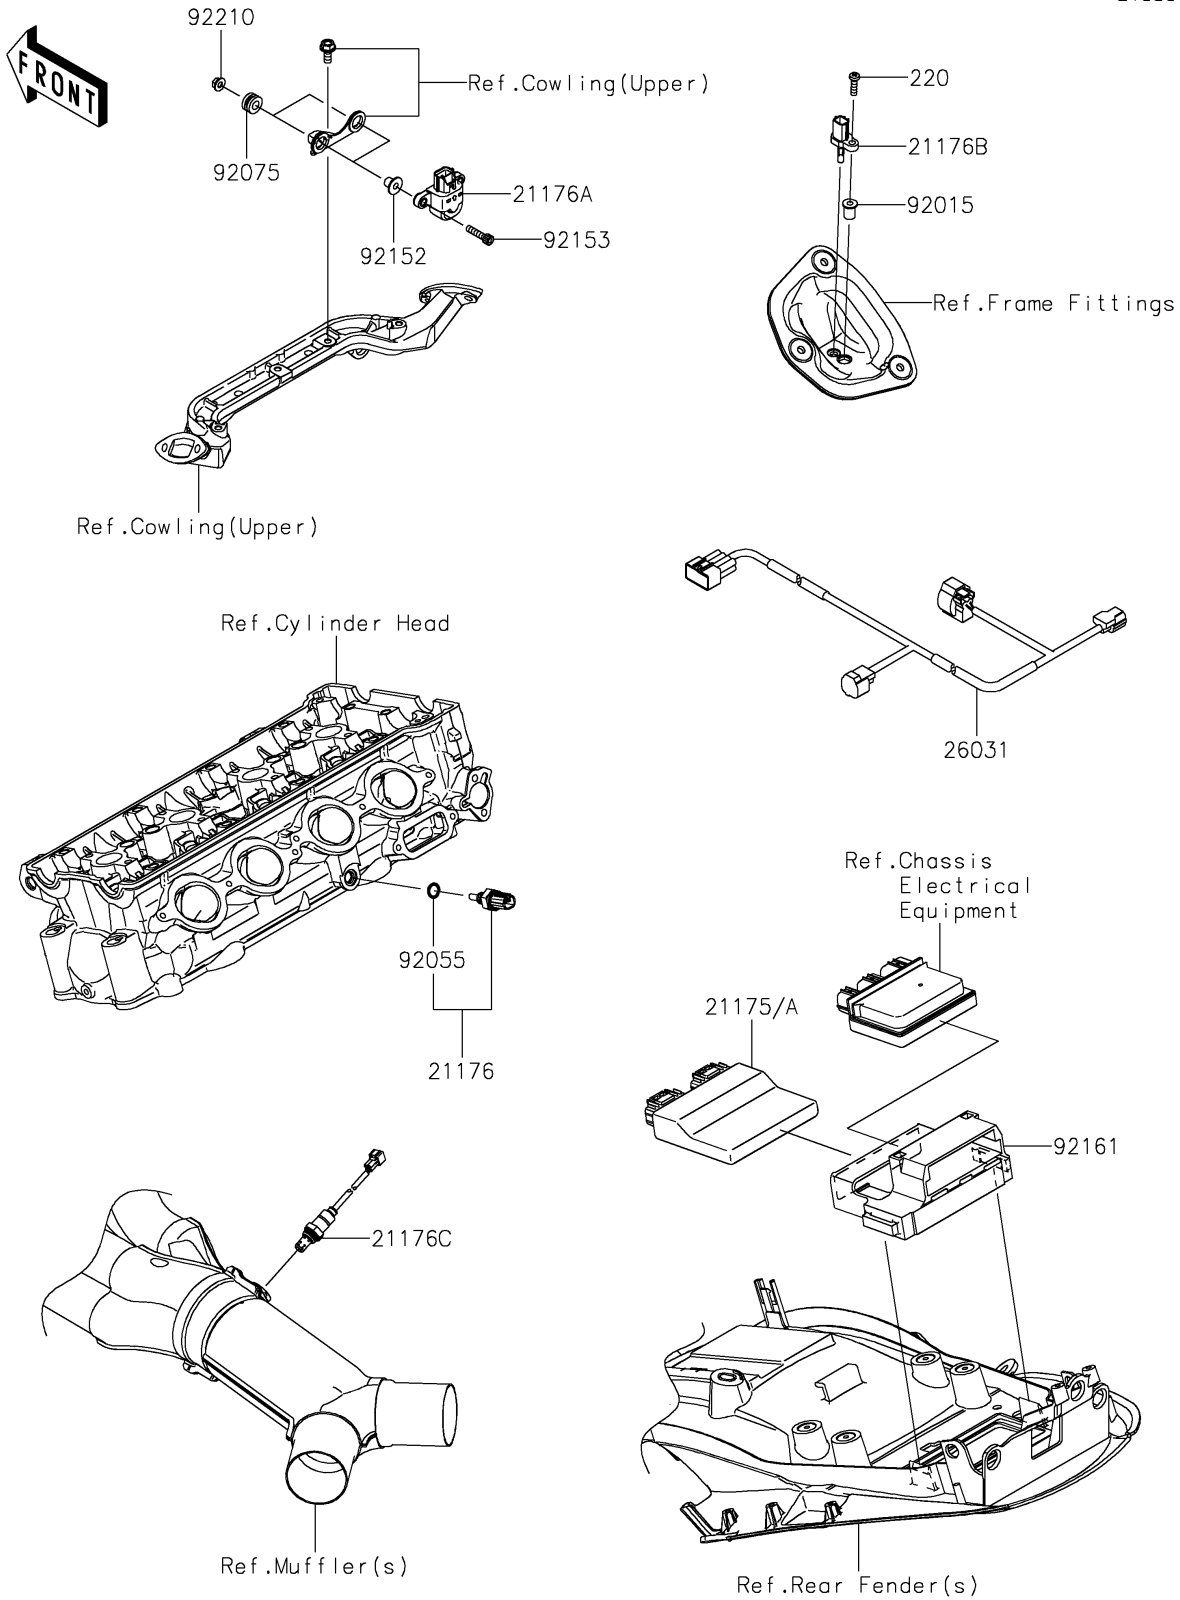

2018 NINJA® ZX™-14R ABS SE PARTS DIAGRAM

Fuel Injection

E1530

2018 NINJA® ZX™ -14R ABS SE PARTS LIST

Fuel Injection

ITEM NAME	PART NUMBER	QUANTITY
CONTROL UNIT-ELECTRONIC (Ref # 21175)	21175-1123	1
CONTROL UNIT-ELECTRONIC (Ref # 21175A)	21175-1124	1
SENSOR,WATER TEMP (Ref # 21176)	21176-0009	1
SENSOR,VEHICLE-DOWN (Ref # 21176A)	21176-0026	1
SENSOR,AIR TEMPERATURE (Ref # 21176B)	21176-0048	1
SENSOR,OXYGEN (Ref # 21176C)	21176-0090	1
SCREW-PAN-CROS,5X18 (Ref # 220)	220AB0518	1
HARNESS (Ref # 26031)	26031-1385	1
NUT,WELL,5MM (Ref # 92015)	92015-1757	1
RING-O,9.5X1.9 (Ref # 92055)	92055-0016	1
DAMPER (Ref # 92075)	92075-1912	2
COLLAR (Ref # 92152)	92152-0329	2
BOLT,SOCKET,5X22 (Ref # 92153)	92153-1597	2
DAMPER,ECU (Ref # 92161)	92161-1805	1
NUT,FLANGED,5MM (Ref # 92210)	92210-0007	2