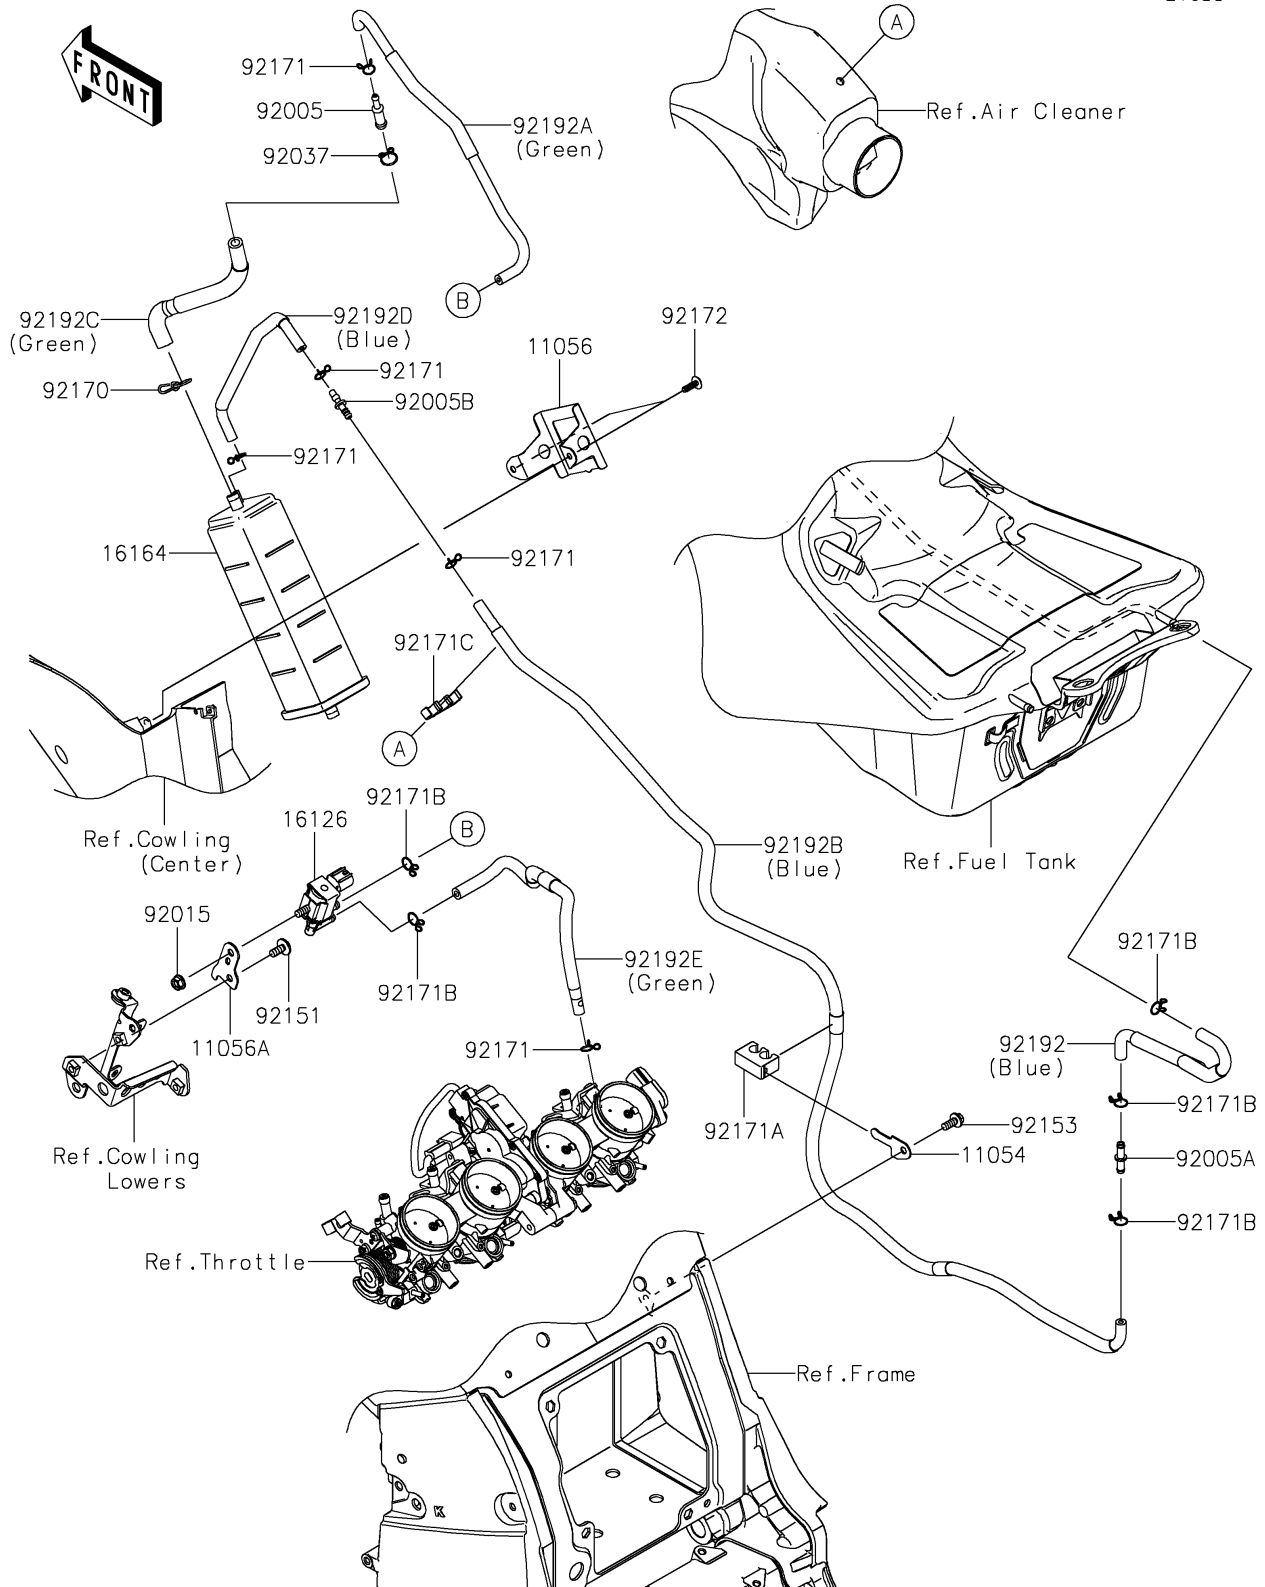

2018 NINJA® ZX™-14R ABS SE PARTS DIAGRAM

Fuel Evaporative System(CA)

E1650

2018 NINJA® ZX™ -14R ABS SE PARTS LIST

Fuel Evaporative System(CA)

ITEM NAME	PART NUMBER	QUANTITY
BRACKET (Ref # 11054)	11054-0464	1
BRACKET,CANISTER (Ref # 11056)	11056-1176	1
BRACKET,SOLENOID VALVE (Ref # 11056A)	11056-1739	1
VALVE,SOLENOID (Ref # 16126)	16126-0705	1
CANISTER (Ref # 16164)	16164-0009	1
FITTING (Ref # 92005)	92005-0032	1
FITTING (Ref # 92005A)	92005-0721	1
FITTING (Ref # 92005B)	92005-1206	1
NUT,FLANGED,6MM (Ref # 92015)	92015-1367	1
CLAMP,12.5MM (Ref # 92037)	92037-1271	1
BOLT,SOCKET,6X14 (Ref # 92151)	92151-1654	1
BOLT,FLANGED,6X14 (Ref # 92153)	92153-1571	1
CLAMP (Ref # 92170)	92170-1695	1
CLAMP (Ref # 92171)	92171-0576	5
CLAMP (Ref # 92171A)	92171-0693	1
CLAMP (Ref # 92171B)	92171-0718	5
CLAMP (Ref # 92171C)	92171-1213	1
SCREW,TAPPING,5X16 (Ref # 92172)	92172-0175	2
TUBE,TANK-CANISTER,BLUE (Ref # 92192)	92192-0512	1
TUBE,5X9.7X331,GREEN (Ref # 92192A)	92192-1056	1
TUBE,4X9.2X1105,BLUE (Ref # 92192B)	92192-1058	1
TUBE,CANISTER-VALVE,GREEN (Ref # 92192C)	92192-1152	1
TUBE,4X9.2X240,BLUE (Ref # 92192D)	92192-1153	1
TUBE,VALVE-THROTTLE,GREEN (Ref # 92192E)	92192-1166	1