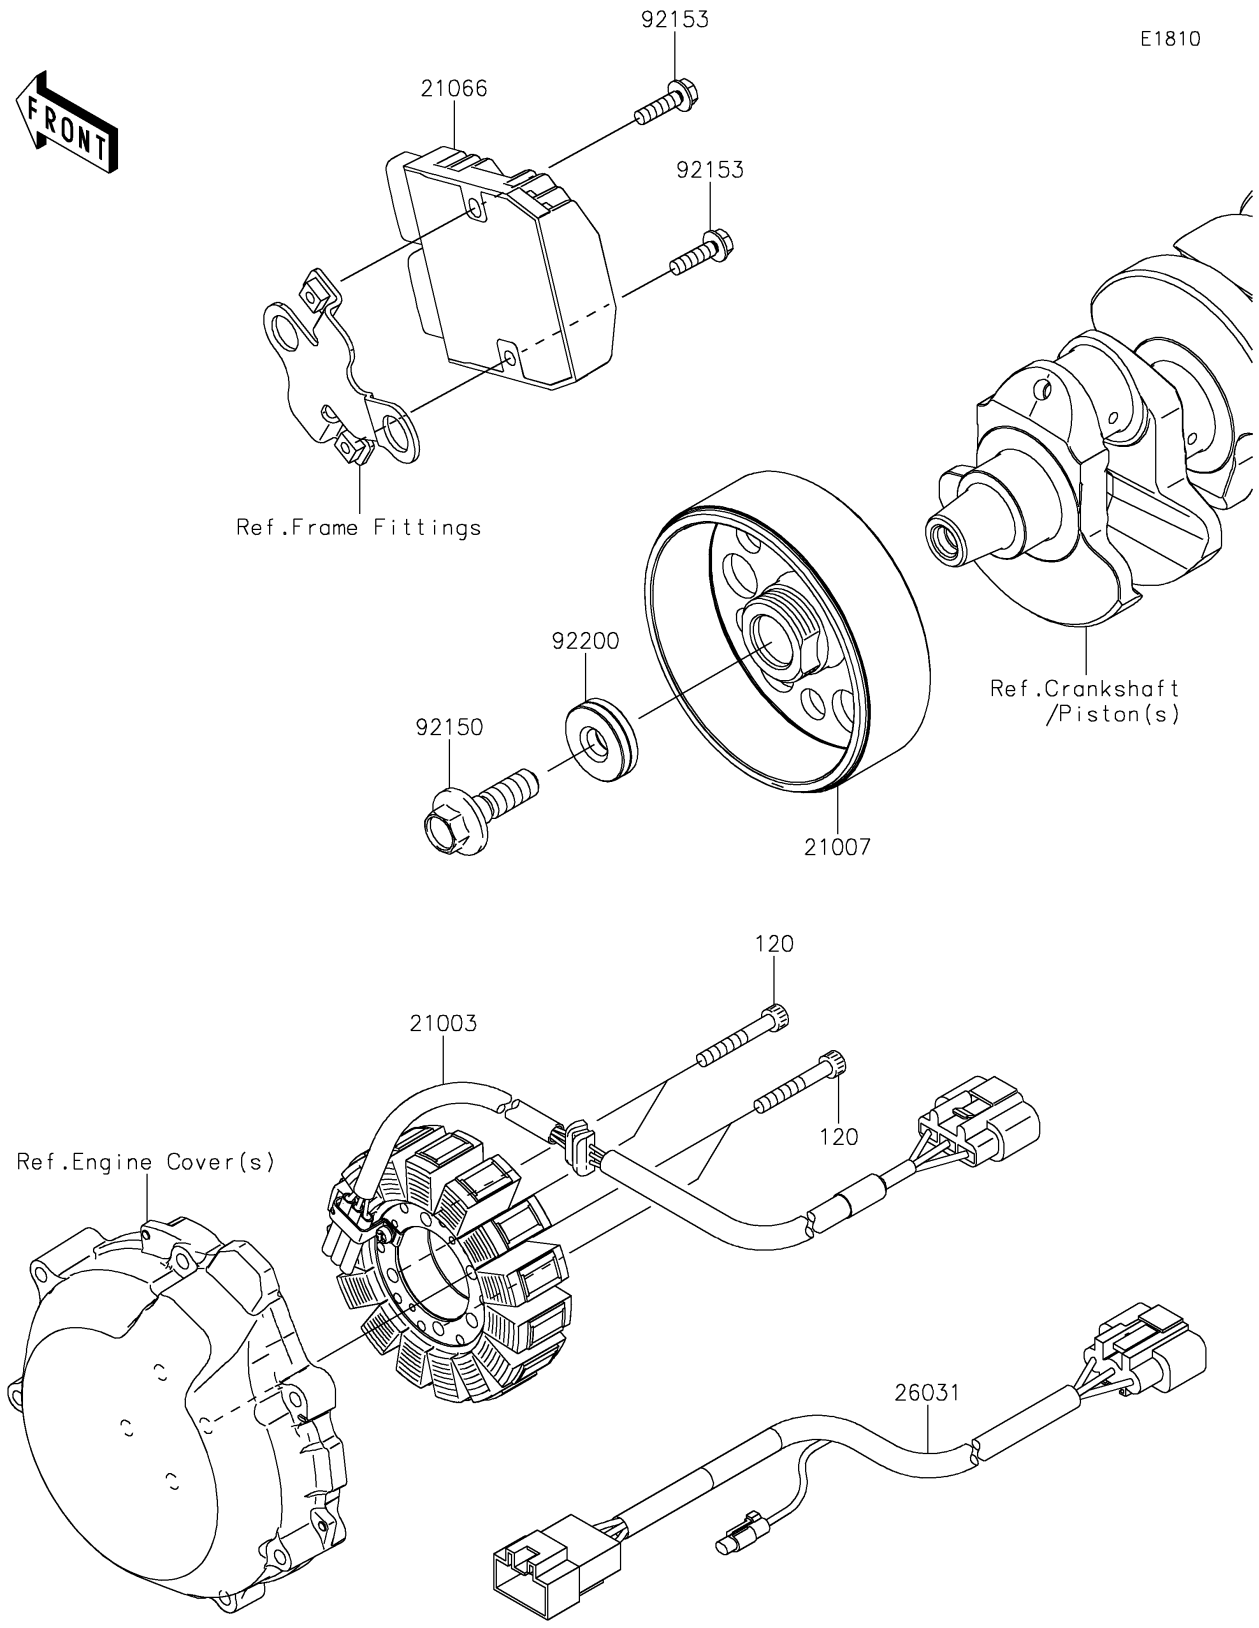

2019 NINJA® ZX™-14R ABS PARTS DIAGRAM

Generator

2019 NINJA® ZX™-14R ABS PARTS LIST

Generator

ITEM NAME	PART NUMBER	QUANTITY
BOLT-SOCKET,6X40 (Ref # 120)	120CA0640	4
STATOR (Ref # 21003)	21003-0144	1
ROTOR (Ref # 21007)	21007-0590	1
REGULATOR-VOLTAGE (Ref # 21066)	21066-0771	1
HARNESS (Ref # 26031)	26031-1546	1
BOLT,12X40 (Ref # 92150)	92150-1717	1
BOLT,FLANGED,6X22 (Ref # 92153)	92153-1598	2
WASHER,12X34X9 (Ref # 92200)	92200-0369	1