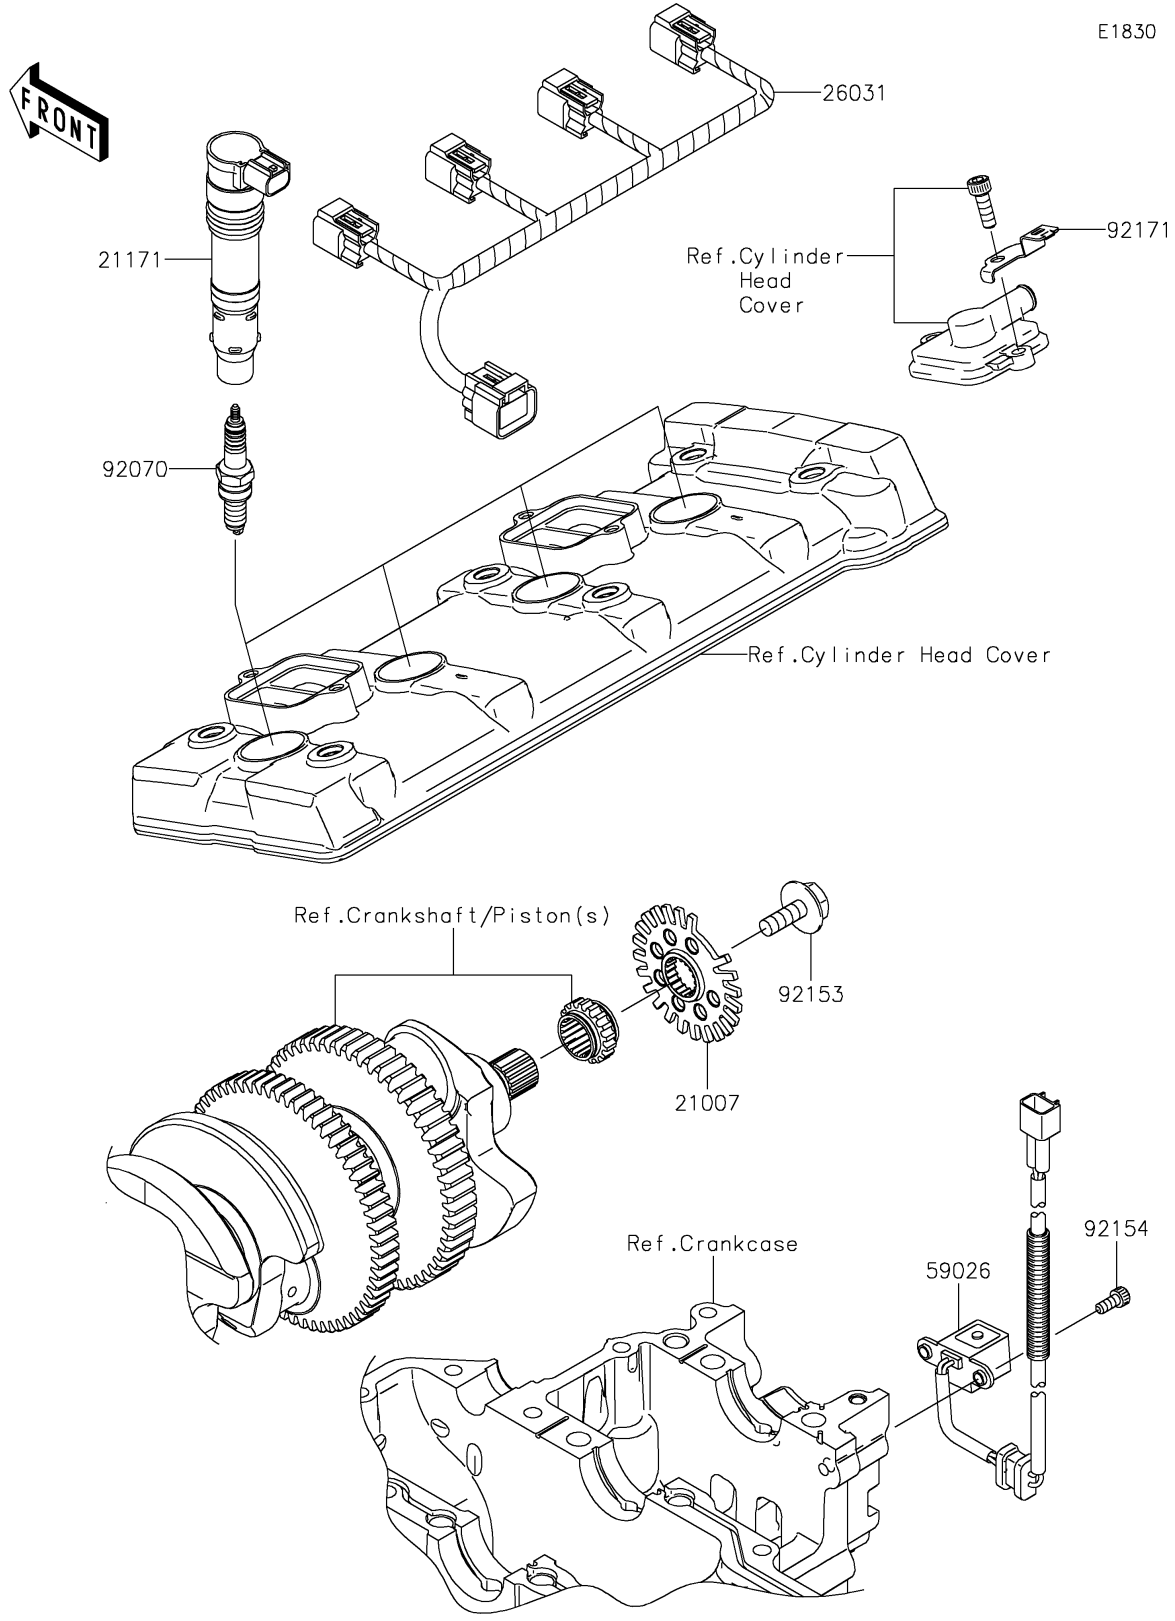

2019 NINJA® ZX™ -14R ABS PARTS DIAGRAM

Ignition System

2019 NINJA® ZX™-14R ABS PARTS LIST

Ignition System

ITEM NAME	PART NUMBER	QUANTITY
ROTOR (Ref # 21007)	21007-0066	1
COIL-ASSY-IGNITION (Ref # 21171)	21171-0005	4
HARNESS (Ref # 26031)	26031-0360	1
COIL-PULSING (Ref # 59026)	59026-0028	1
PLUG-SPARK,CR9EIA(NGK) (Ref # 92070)	92070-0014	4
BOLT,FLANGED,8X23 (Ref # 92153)	92153-0549	1
BOLT,SOCKET,5X12 (Ref # 92154)	92154-1853	2
CLAMP (Ref # 92171)	92171-0524	1