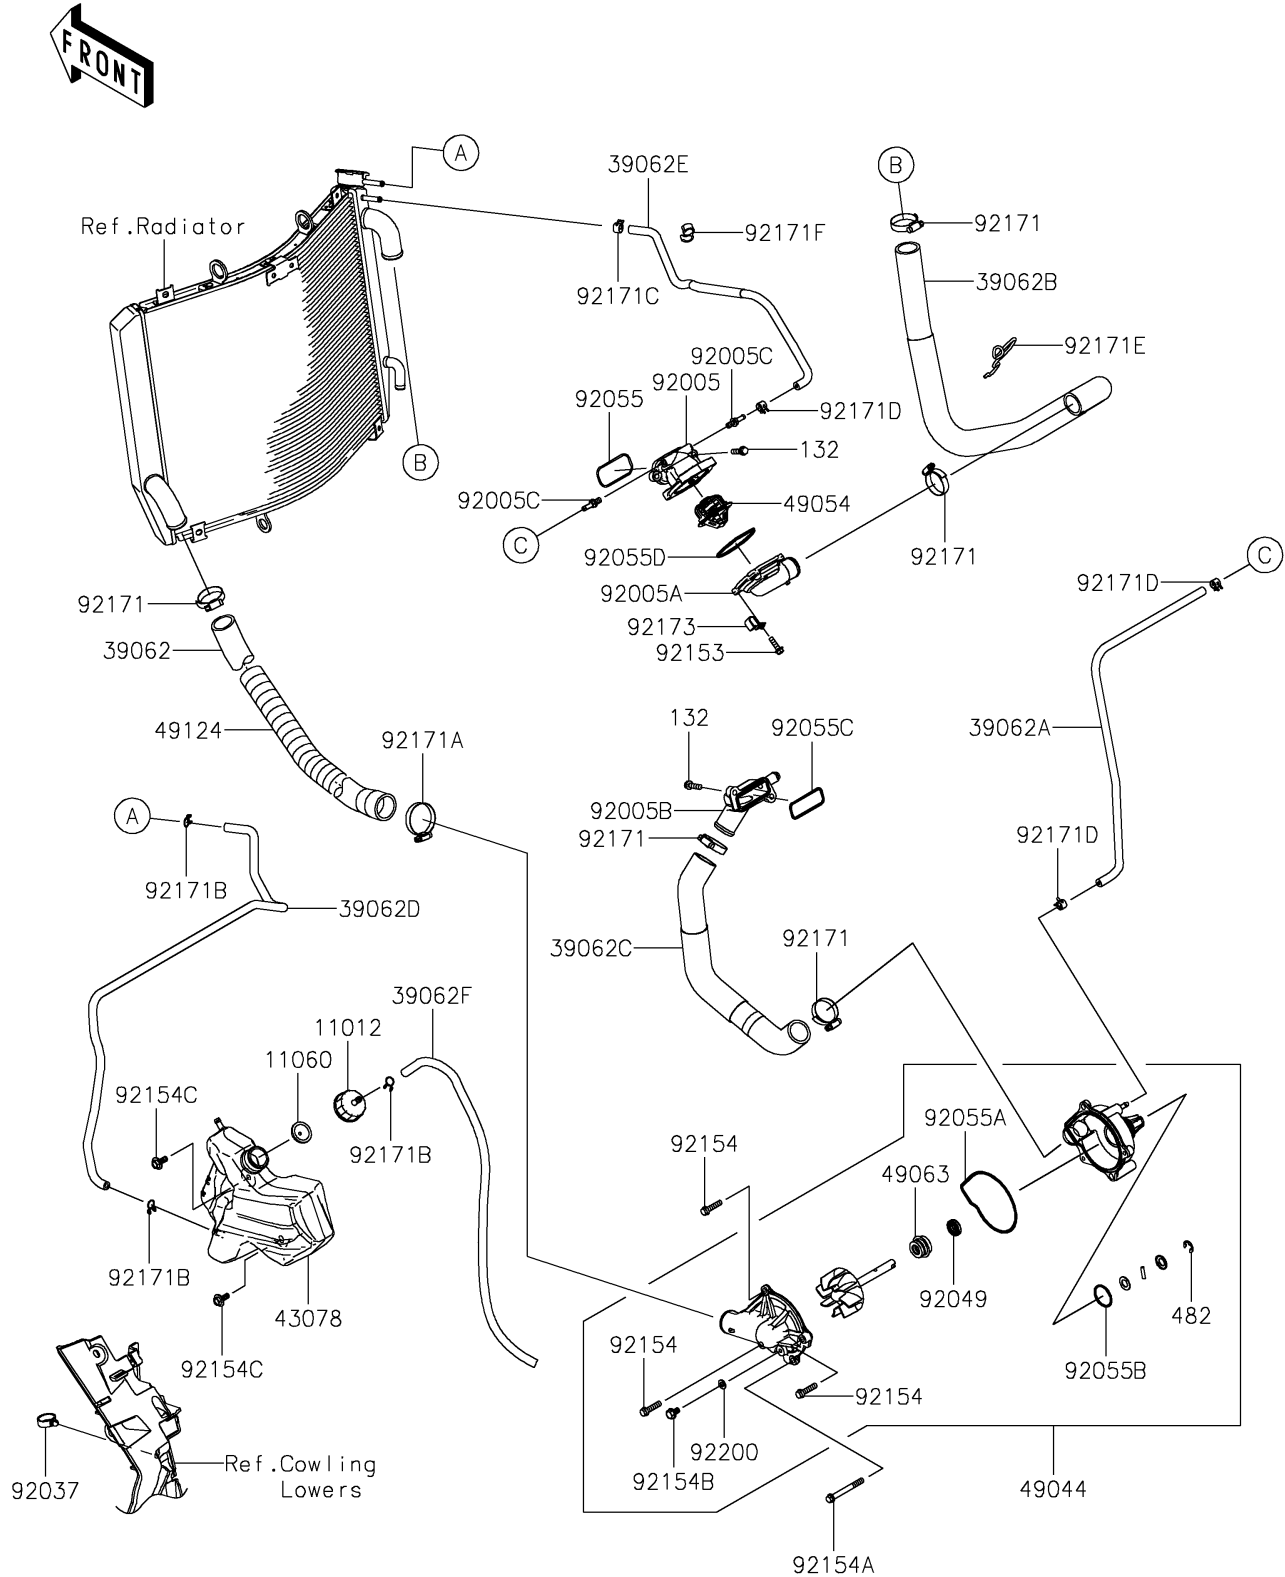

# 2018 NINJA® ZX™-14R ABS SE PARTS DIAGRAM

Water Pipe

E3037

## 2018 NINJA® ZX™-14R ABS SE PARTS LIST

### Water Pipe

ITEM NAME	PART NUMBER	QUANTITY
CAP (Ref # 11012)	11012-1854	1
GASKET,RESERVOIR TANK CAP (Ref # 11060)	11060-1349	1
BOLT-FLANGED-SMALL,6X20 (Ref # 132)	132BC0620	4
HOSE-COOLING,RAD-W/P (Ref # 39062)	39062-0113	1
HOSE-COOLING,L=514.9 (Ref # 39062A)	39062-0123	1
HOSE-COOLING,CYL.HEAD-RAD. (Ref # 39062B)	39062-0212	1
HOSE-COOLING,W/P-CYLINDER (Ref # 39062C)	39062-0611	1
HOSE-COOLING,RAD.-RESERVOIR (Ref # 39062D)	39062-0613	1
HOSE-COOLING,AIR VENT (Ref # 39062E)	39062-0614	1
HOSE-COOLING,5.5X10.5X550 (Ref # 39062F)	39062-1208	1
RESERVOIR (Ref # 43078)	43078-0556	1
PUMP-WATER (Ref # 49044)	49044-0010	1
THERMOSTAT (Ref # 49054)	49054-0004	1
SEAL-MECHANICAL (Ref # 49063)	49063-0001	1
SPRING-TUBE GUARD (Ref # 49124)	49124-0003	1
FITTING,THERMO CASE (Ref # 92005)	92005-0047	1
FITTING,THERMO CAP (Ref # 92005A)	92005-0814	1
FITTING,CYLINDER (Ref # 92005B)	92005-0815	1
FITTING (Ref # 92005C)	92005-0826	2
CLAMP,HOSE (Ref # 92037)	92037-1827	1
SEAL-OIL (Ref # 92049)	92049-0752	1
RING-O,YP 27.6 57.6 1.9 (Ref # 92055)	92055-0021	1
RING-O (Ref # 92055A)	92055-0770	1
RING-O (Ref # 92055B)	92055-0771	1
RING-O (Ref # 92055C)	92055-1402	1
RING-O,THERMOSTAT CAP (Ref # 92055D)	92055-1699	1
BOLT,FLANGED,5X18 (Ref # 92153)	92153-1588	4
BOLT,FLANGED,6X25 (Ref # 92154)	92154-1287	3
BOLT,FLANGED,6X55 (Ref # 92154A)	92154-1288	1

### Water Pipe

ITEM NAME	PART NUMBER	QUANTITY
BOLT,DRAIN (Ref # 92154B)	92154-1362	1
BOLT,UPSET-WP,6X16 (Ref # 92154C)	92154-1850	2
CLAMP (Ref # 92171)	92171-0179	5
CLAMP (Ref # 92171A)	92171-0180	1
CLAMP (Ref # 92171B)	92171-0718	3
CLAMP (Ref # 92171C)	92171-0719	1
CLAMP (Ref # 92171D)	92171-0720	3
CLAMP (Ref # 92171E)	92171-0786	1
CLAMP (Ref # 92171F)	92171-1184	1
CLAMP (Ref # 92173)	92173-0082	1
WASHER,DRAIN (Ref # 92200)	92200-0498	1
CIRCLIP-TYPE-E,8MM (Ref # 482)	482EA8000	1