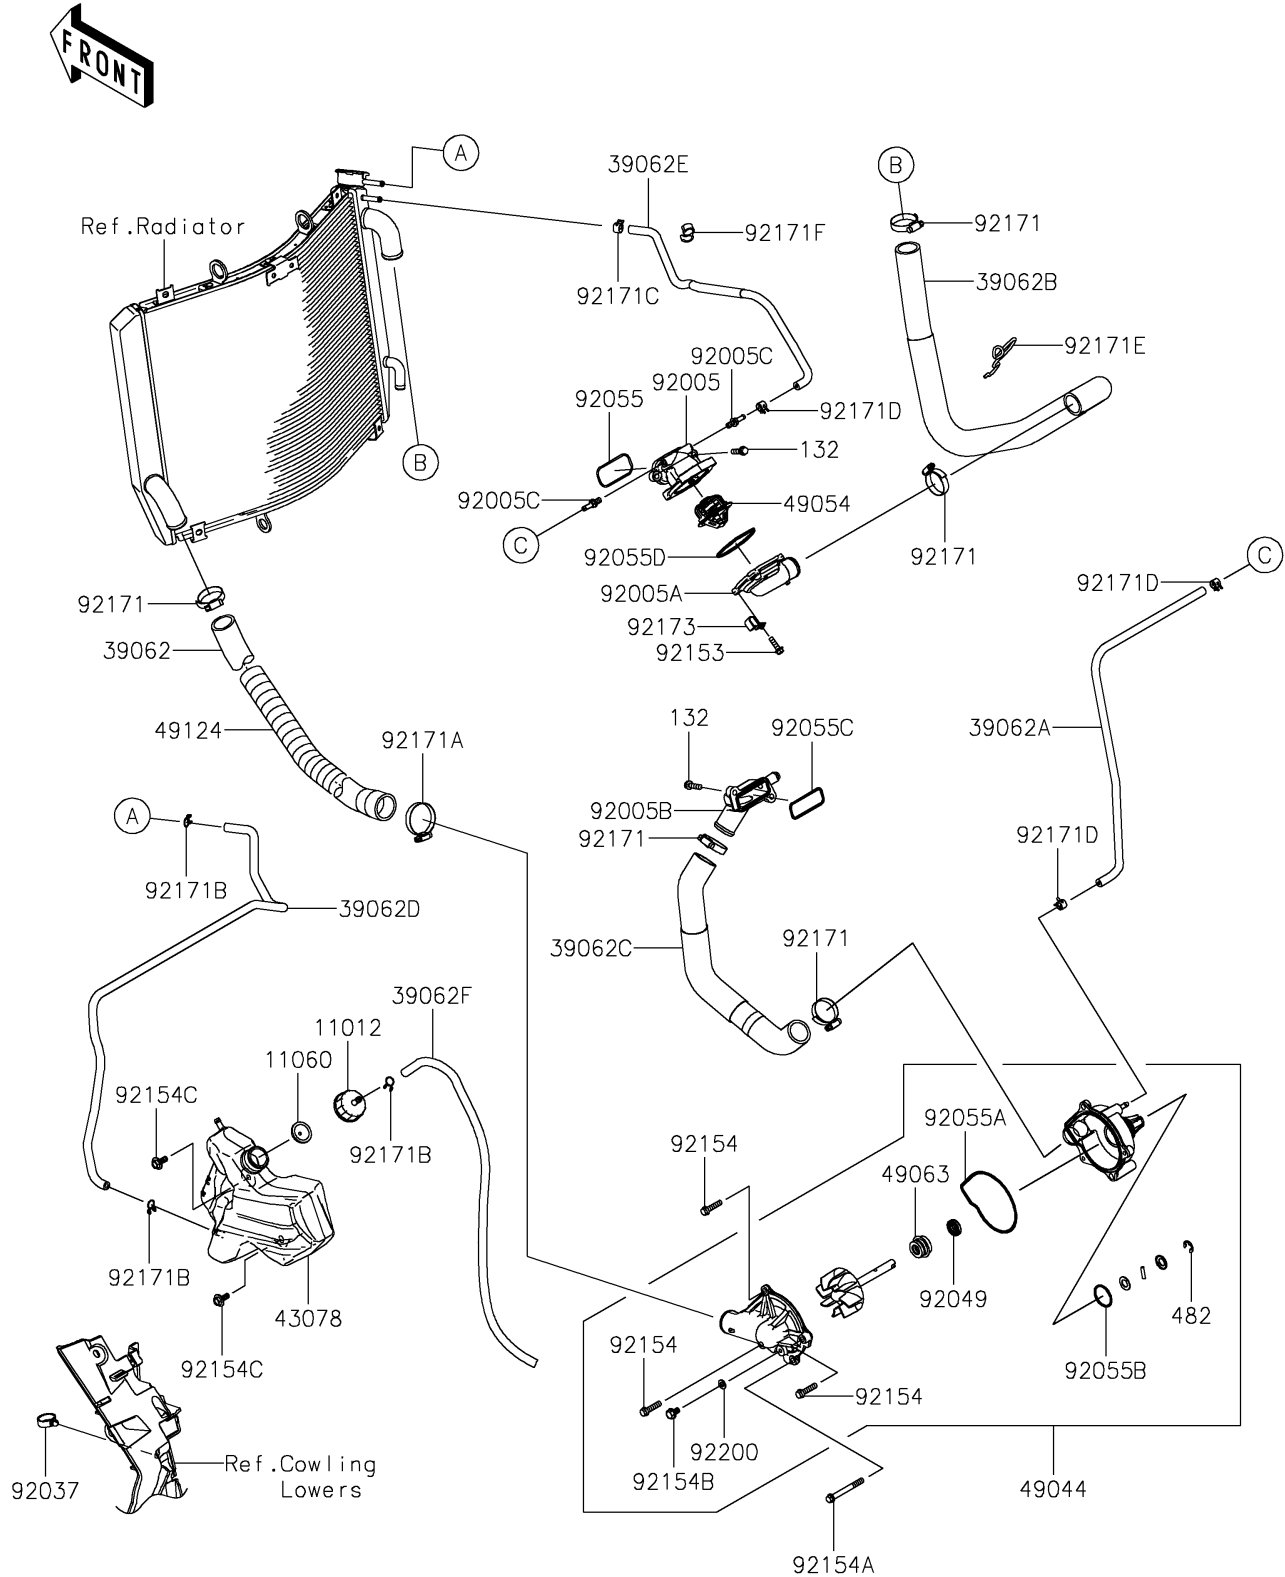

2019 NINJA® ZX™-14R ABS PARTS DIAGRAM

Water Pipe

E3037

2019 NINJA® ZX™-14R ABS PARTS LIST

Water Pipe

ITEM NAME	PART NUMBER	QUANTITY
CAP (Ref # 11012)	11012-1854	1
GASKET,RESERVOIR TANK CAP (Ref # 11060)	11060-1349	1
BOLT-FLANGED-SMALL,6X20 (Ref # 132)	132BC0620	4
HOSE-COOLING,RAD-W/P (Ref # 39062)	39062-0113	1
HOSE-COOLING,L=514.9 (Ref # 39062A)	39062-0123	1
HOSE-COOLING,CYL.HEAD-RAD. (Ref # 39062B)	39062-0212	1
HOSE-COOLING,W/P-CYLINDER (Ref # 39062C)	39062-0611	1
HOSE-COOLING,RAD.-RESERVOIR (Ref # 39062D)	39062-0613	1
HOSE-COOLING,AIR VENT (Ref # 39062E)	39062-0614	1
HOSE-COOLING,5.5X10.5X550 (Ref # 39062F)	39062-1208	1
RESERVOIR (Ref # 43078)	43078-0556	1
PUMP-WATER (Ref # 49044)	49044-0010	1
THERMOSTAT (Ref # 49054)	49054-0004	1
SEAL-MECHANICAL (Ref # 49063)	49063-0001	1
SPRING-TUBE GUARD (Ref # 49124)	49124-0003	1
FITTING,THERMO CASE (Ref # 92005)	92005-0047	1
FITTING,THERMO CAP (Ref # 92005A)	92005-0814	1
FITTING,CYLINDER (Ref # 92005B)	92005-0815	1
FITTING (Ref # 92005C)	92005-0826	2
CLAMP,HOSE (Ref # 92037)	92037-1827	1
SEAL-OIL (Ref # 92049)	92049-0752	1
RING-O,YP 27.6 57.6 1.9 (Ref # 92055)	92055-0021	1
RING-O (Ref # 92055A)	92055-0770	1
RING-O (Ref # 92055B)	92055-0771	1
RING-O (Ref # 92055C)	92055-1402	1
RING-O,THERMOSTAT CAP (Ref # 92055D)	92055-1699	1
BOLT,FLANGED,5X18 (Ref # 92153)	92153-1588	4
BOLT,FLANGED,6X25 (Ref # 92154)	92154-1287	3
BOLT,FLANGED,6X55 (Ref # 92154A)	92154-1288	1

2019 NINJA® ZX™ -14R ABS PARTS LIST

Water Pipe

ITEM NAME	PART NUMBER	QUANTITY
BOLT,DRAIN (Ref # 92154B)	92154-1362	1
BOLT,UPSET-WP,6X16 (Ref # 92154C)	92154-1850	2
CLAMP (Ref # 92171)	92171-0179	5
CLAMP (Ref # 92171A)	92171-0180	1
CLAMP (Ref # 92171B)	92171-0718	3
CLAMP (Ref # 92171C)	92171-0719	1
CLAMP (Ref # 92171D)	92171-0720	3
CLAMP (Ref # 92171E)	92171-0786	1
CLAMP (Ref # 92171F)	92171-1184	1
CLAMP (Ref # 92173)	92173-0082	1
WASHER,DRAIN (Ref # 92200)	92200-0498	1
CIRCLIP-TYPE-E,8MM (Ref # 482)	482EA8000	1