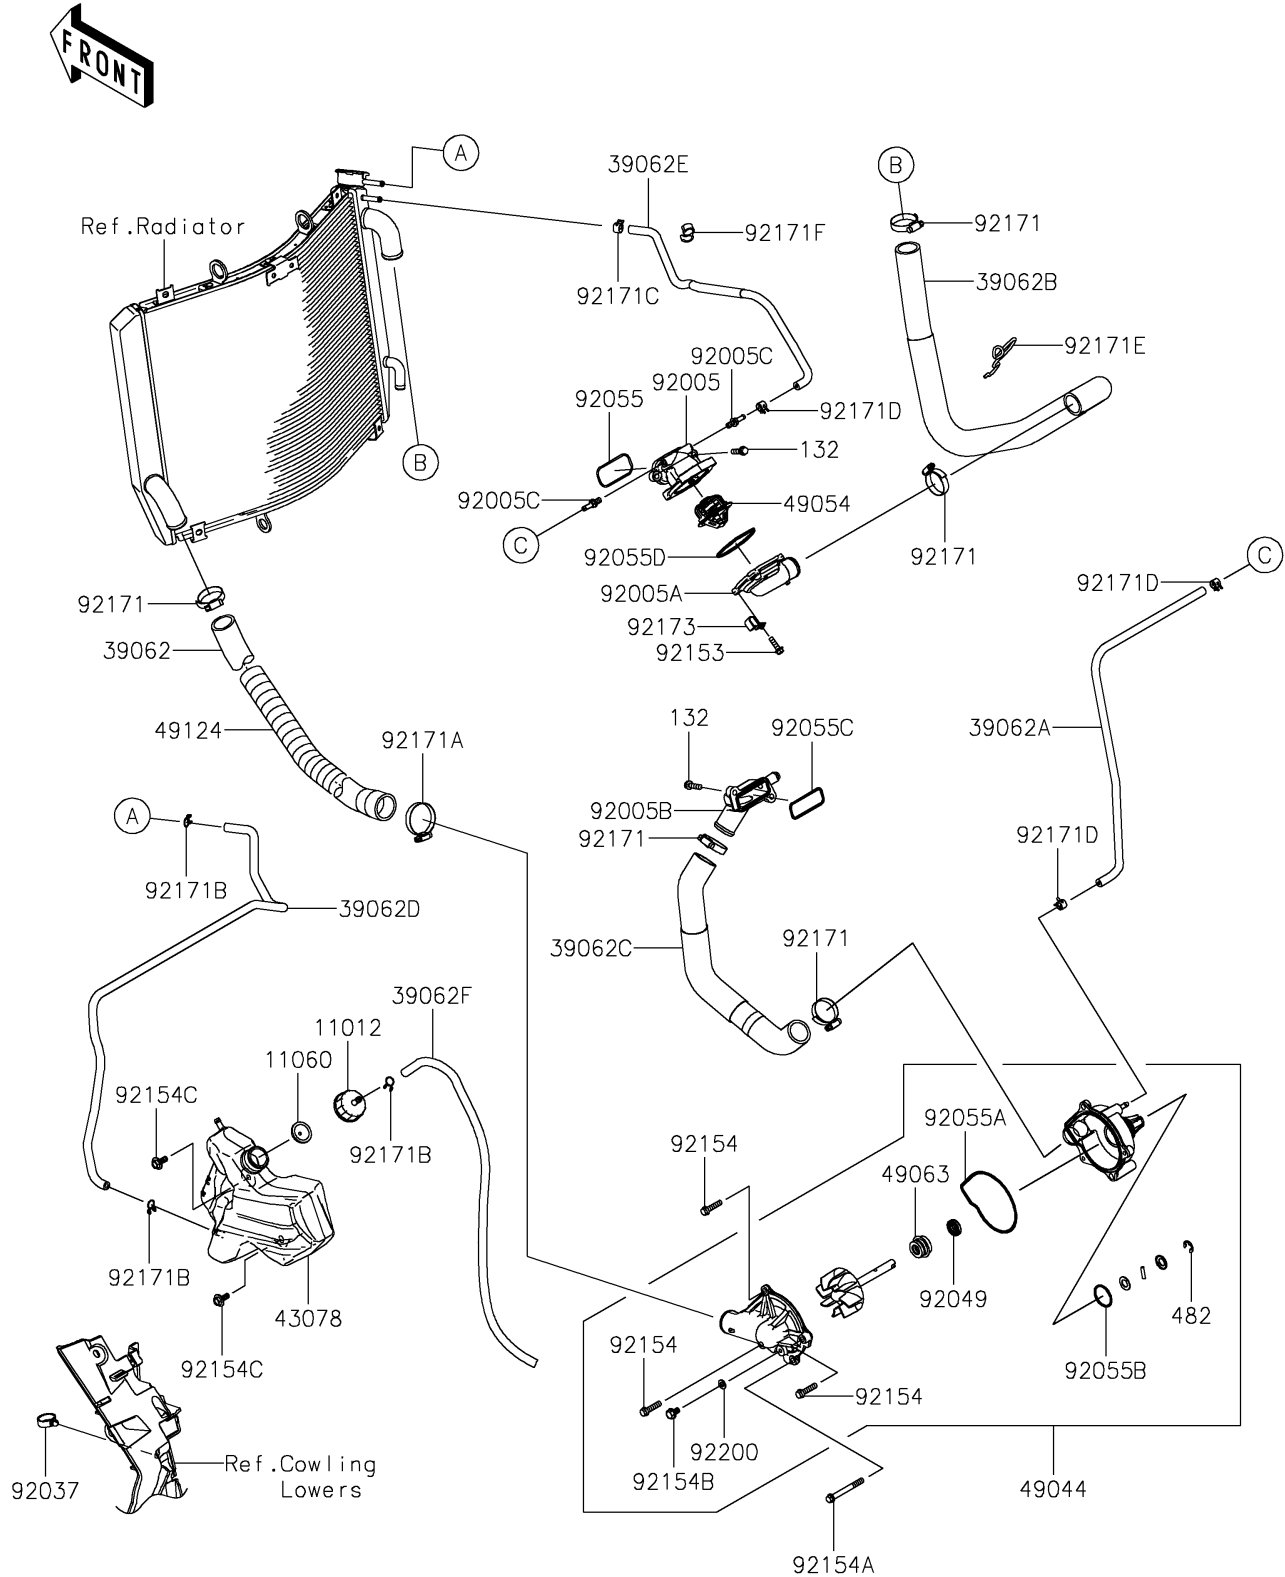

# 2020 NINJA® ZX™-14R ABS PARTS DIAGRAM

Water Pipe

E3037

## 2020 NINJA® ZX™ -14R ABS PARTS LIST

### Water Pipe

ITEM NAME	PART NUMBER	QUANTITY
CAP (Ref # 11012)	11012-1854	1
GASKET,RESERVOIR TANK CAP (Ref # 11060)	11060-1349	1
BOLT-FLANGED-SMALL,6X20 (Ref # 132)	132BC0620	4
HOSE-COOLING,RAD-W/P (Ref # 39062)	39062-0113	1
HOSE-COOLING,L=514.9 (Ref # 39062A)	39062-0123	1
HOSE-COOLING,CYL.HEAD-RAD. (Ref # 39062B)	39062-0212	1
HOSE-COOLING,W/P-CYLINDER (Ref # 39062C)	39062-0611	1
HOSE-COOLING,RAD.-RESERVOIR (Ref # 39062D)	39062-0613	1
HOSE-COOLING,AIR VENT (Ref # 39062E)	39062-0614	1
HOSE-COOLING,5.5X10.5X550 (Ref # 39062F)	39062-1208	1
RESERVOIR (Ref # 43078)	43078-0556	1
PUMP-WATER (Ref # 49044)	49044-0010	1
THERMOSTAT (Ref # 49054)	49054-0004	1
SEAL-MECHANICAL (Ref # 49063)	49063-0001	1
SPRING-TUBE GUARD (Ref # 49124)	49124-0003	1
FITTING,THERMO CASE (Ref # 92005)	92005-0047	1
FITTING,THERMO CAP (Ref # 92005A)	92005-0814	1
FITTING,CYLINDER (Ref # 92005B)	92005-0815	1
FITTING (Ref # 92005C)	92005-0826	2
CLAMP,HOSE (Ref # 92037)	92037-1827	1
SEAL-OIL (Ref # 92049)	92049-0752	1
RING-O,YP 27.6 57.6 1.9 (Ref # 92055)	92055-0021	1
RING-O (Ref # 92055A)	92055-0770	1
RING-O (Ref # 92055B)	92055-0771	1
RING-O (Ref # 92055C)	92055-1402	1
RING-O,THERMOSTAT CAP (Ref # 92055D)	92055-1699	1
BOLT,FLANGED,5X18 (Ref # 92153)	92153-1588	4
BOLT,FLANGED,6X25 (Ref # 92154)	92154-1287	3
BOLT,FLANGED,6X55 (Ref # 92154A)	92154-1288	1

### Water Pipe

ITEM NAME	PART NUMBER	QUANTITY
BOLT,DRAIN (Ref # 92154B)	92154-1362	1
BOLT,UPSET-WP,6X16 (Ref # 92154C)	92154-1850	2
CLAMP (Ref # 92171)	92171-0179	5
CLAMP (Ref # 92171A)	92171-0180	1
CLAMP (Ref # 92171B)	92171-0718	3
CLAMP (Ref # 92171C)	92171-0719	1
CLAMP (Ref # 92171D)	92171-0720	3
CLAMP (Ref # 92171E)	92171-0786	1
CLAMP (Ref # 92171F)	92171-1184	1
CLAMP (Ref # 92173)	92173-0082	1
WASHER,DRAIN (Ref # 92200)	92200-0498	1
CIRCLIP-TYPE-E,8MM (Ref # 482)	482EA8000	1