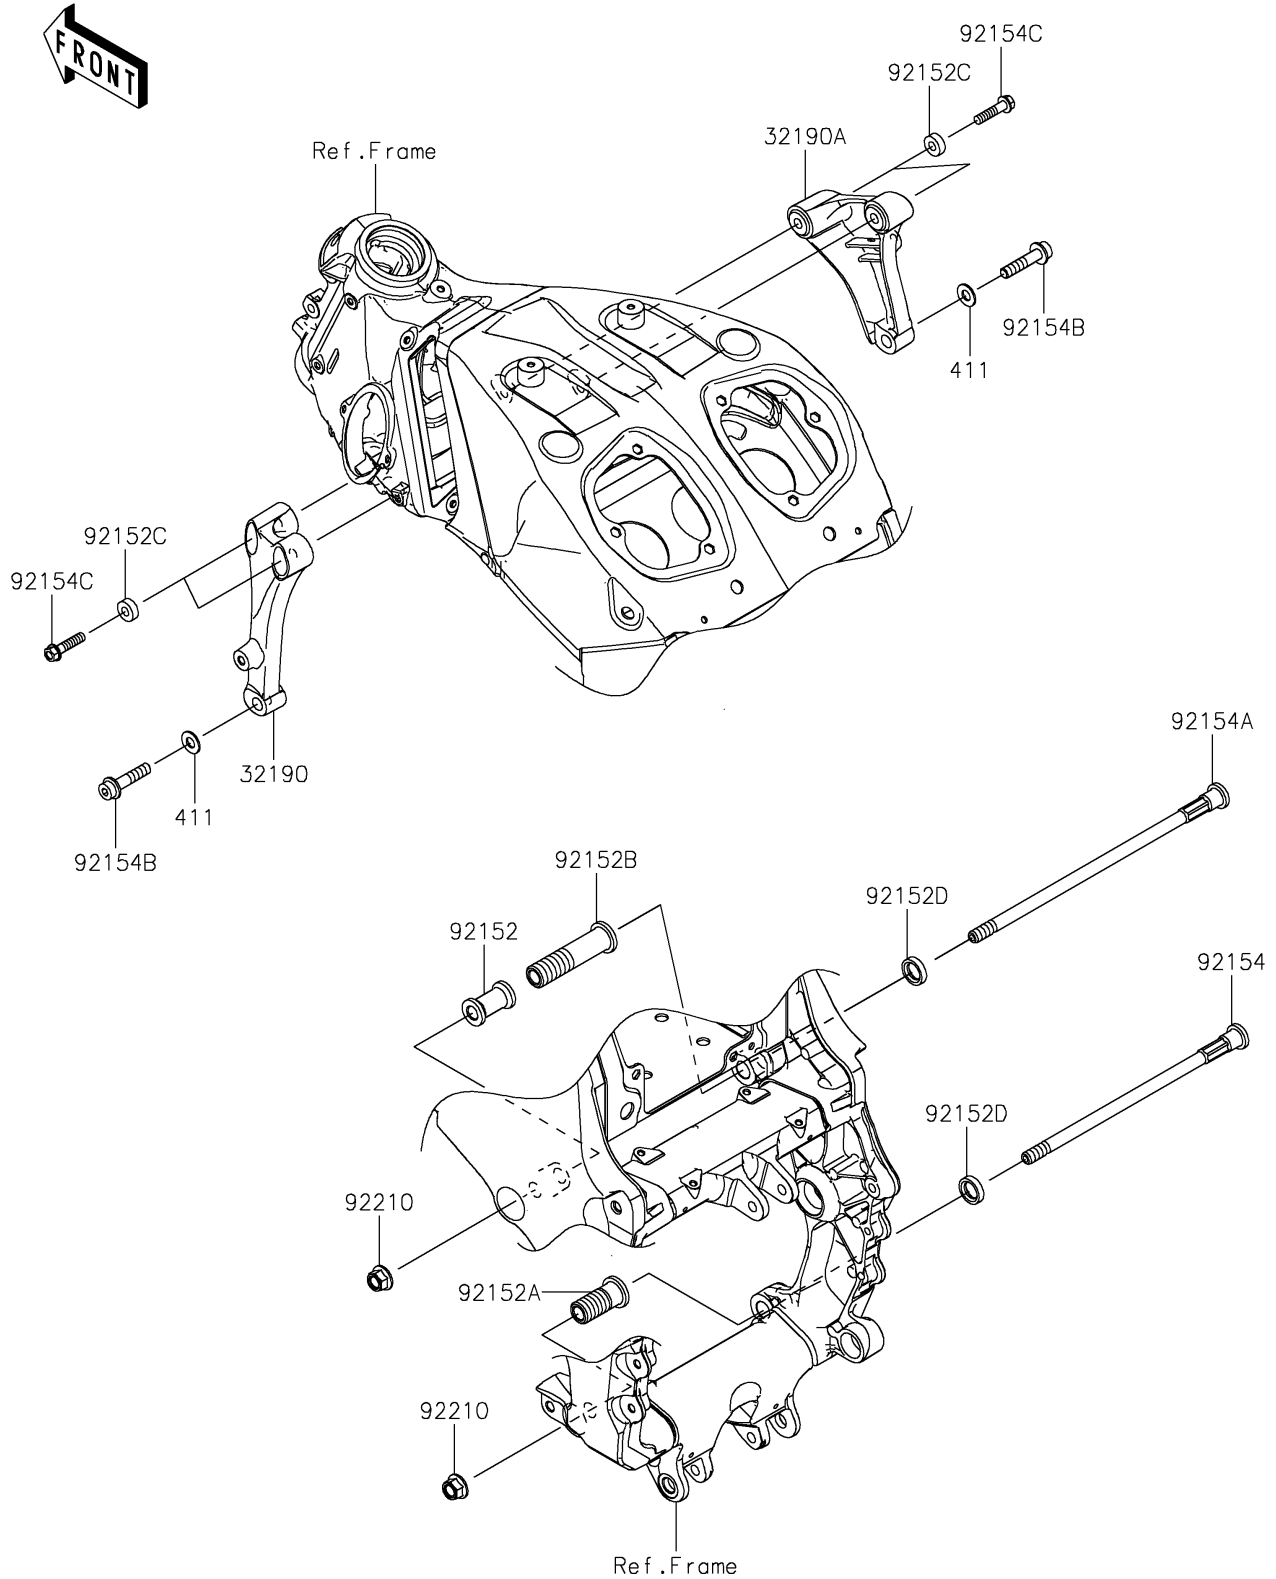

2018 NINJA® ZX™ -14R ABS SE PARTS DIAGRAM

Engine Mount

F2122

2018 NINJA® ZX™ -14R ABS SE PARTS LIST

Engine Mount

ITEM NAME	PART NUMBER	QUANTITY
BRACKET-ENGINE,FR,LH (Ref # 32190)	32190-0424	1
BRACKET-ENGINE,FR,RH (Ref # 32190A)	32190-0425	1
WASHER-PLAIN,10MM (Ref # 411)	411AA1000	2
COLLAR,L=43.2 (Ref # 92152)	92152-0368	1
COLLAR,ADJUST,RR,LWR (Ref # 92152A)	92152-0370	1
COLLAR,ADJUST,RR,UPP (Ref # 92152B)	92152-0371	1
COLLAR,8.8X20X7 (Ref # 92152C)	92152-0502	4
COLLAR,16.6X26X6 (Ref # 92152D)	92152-1561	2
BOLT,SOCKET,12X274 (Ref # 92154)	92154-0908	1
BOLT,SOCKET,12X318 (Ref # 92154A)	92154-0909	1
BOLT,SOCKET,10X45 (Ref # 92154B)	92154-1862	2
BOLT,FLANGED,8X35 (Ref # 92154C)	92154-1863	4
NUT,LOCK,FLANGED,12MM (Ref # 92210)	92210-0287	2