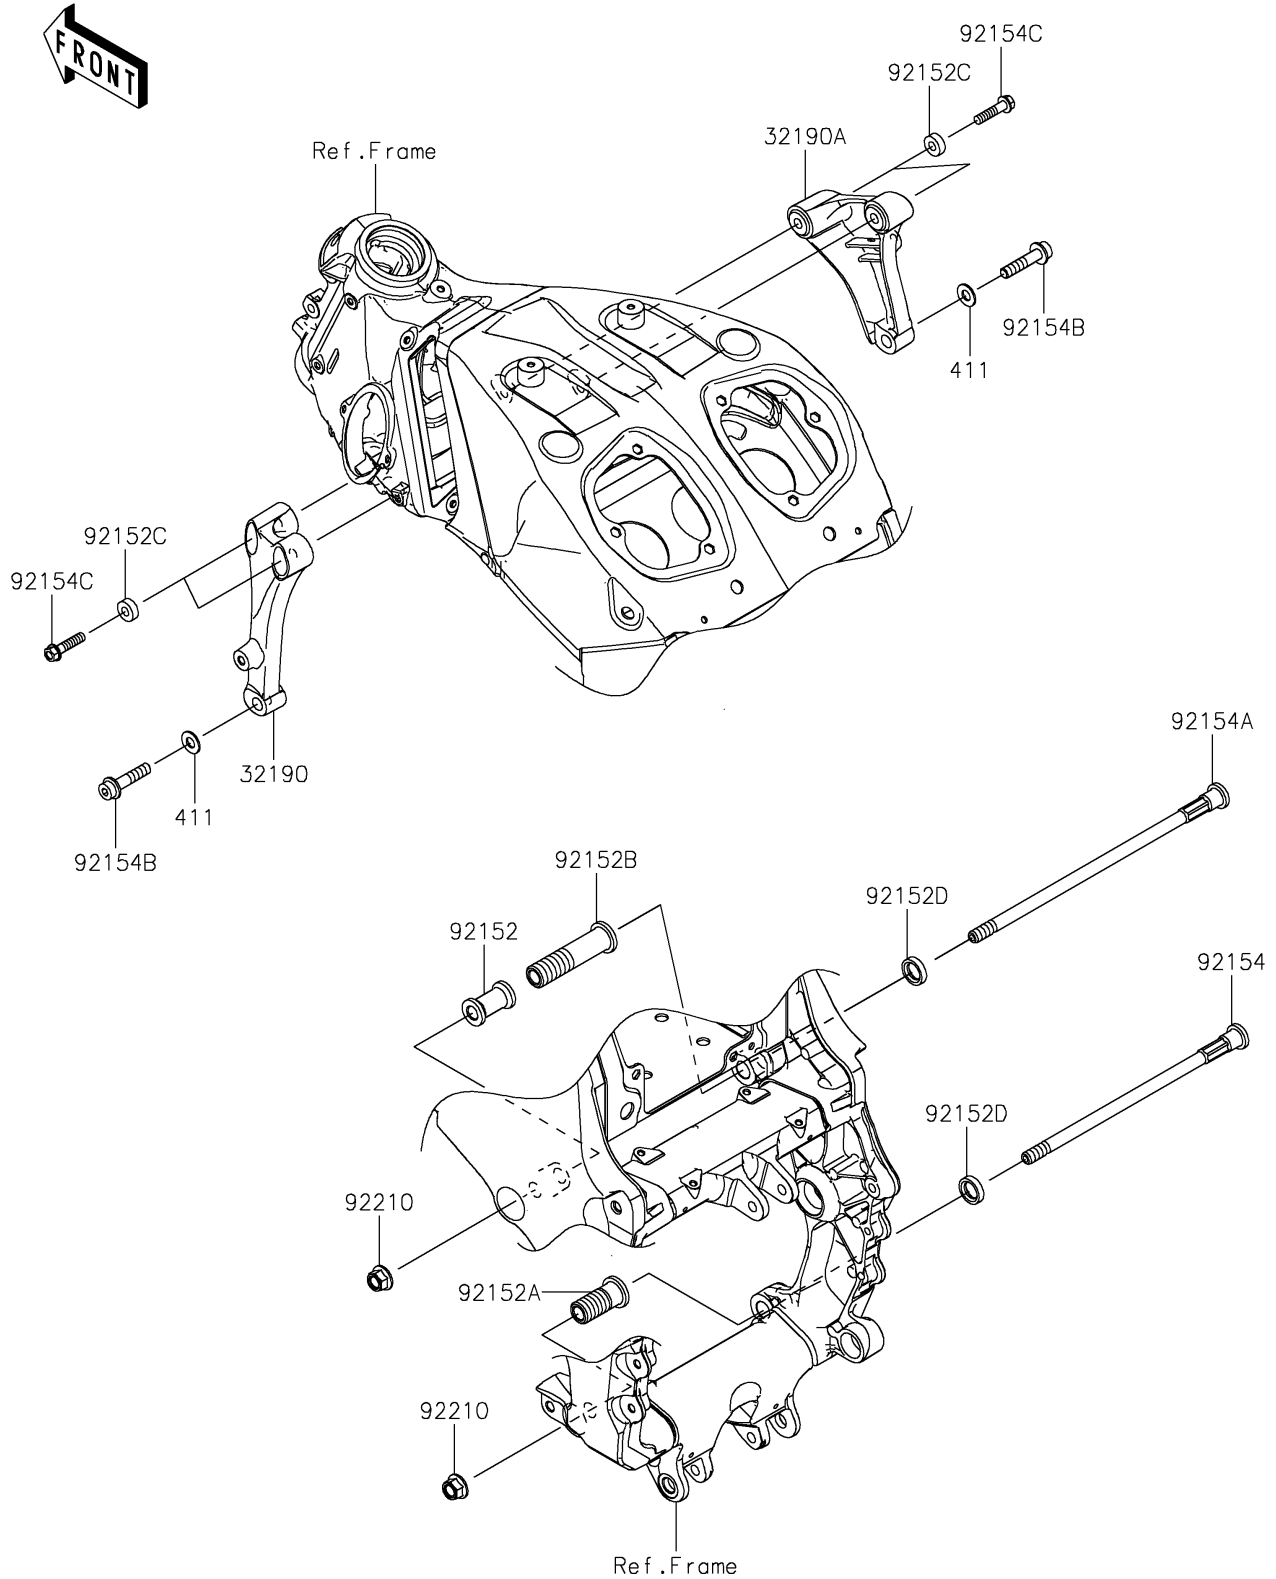

2019 NINJA® ZX™-14R ABS PARTS DIAGRAM

Engine Mount

F2122

2019 NINJA® ZX™ -14R ABS PARTS LIST

Engine Mount

ITEM NAME	PART NUMBER	QUANTITY
BRACKET-ENGINE,FR,LH (Ref # 32190)	32190-0424	1
BRACKET-ENGINE,FR,RH (Ref # 32190A)	32190-0425	1
WASHER-PLAIN,10MM (Ref # 411)	411AA1000	2
COLLAR,L=43.2 (Ref # 92152)	92152-0368	1
COLLAR,ADJUST,RR,LWR (Ref # 92152A)	92152-0370	1
COLLAR,ADJUST,RR,UPP (Ref # 92152B)	92152-0371	1
COLLAR,8.8X20X7 (Ref # 92152C)	92152-0502	4
COLLAR,16.6X26X6 (Ref # 92152D)	92152-1561	2
BOLT,SOCKET,12X274 (Ref # 92154)	92154-0908	1
BOLT,SOCKET,12X318 (Ref # 92154A)	92154-0909	1
BOLT,SOCKET,10X45 (Ref # 92154B)	92154-1862	2
BOLT,FLANGED,8X35 (Ref # 92154C)	92154-1863	4
NUT,LOCK,FLANGED,12MM (Ref # 92210)	92210-0287	2