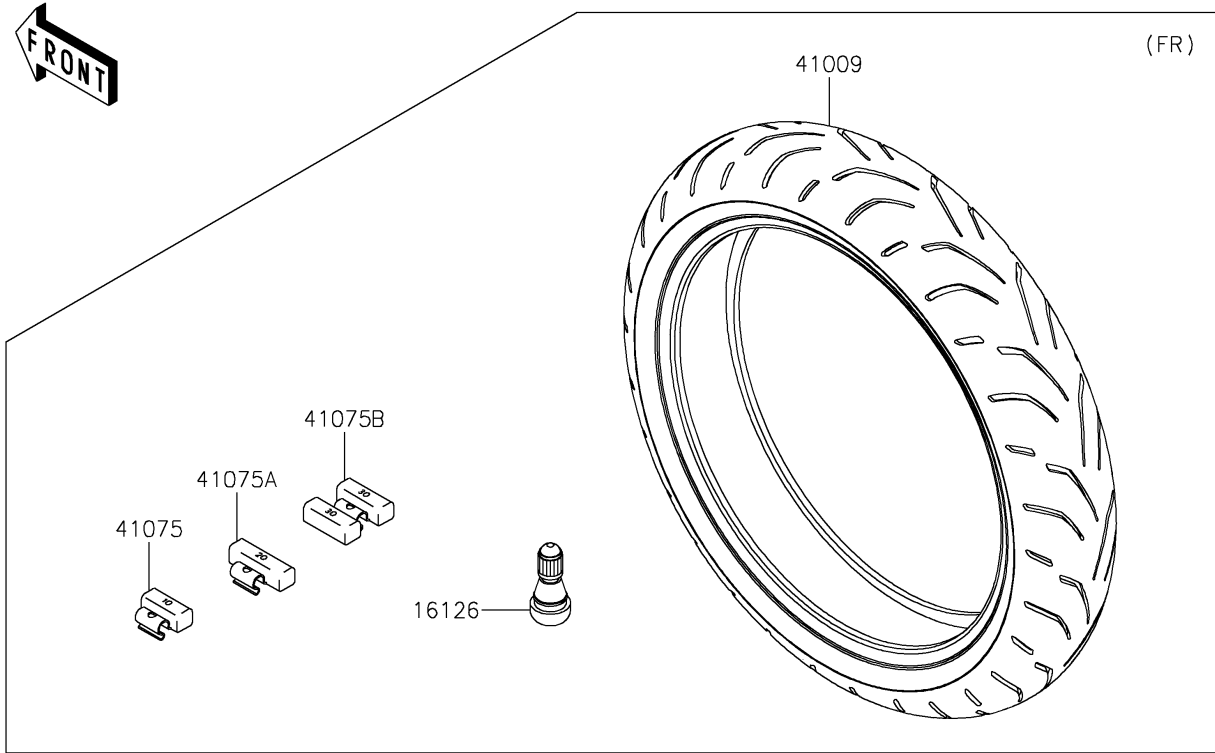

2018 NINJA® ZX™ -14R ABS SE PARTS DIAGRAM

Tires

F2210

2018 NINJA® ZX™ -14R ABS SE PARTS LIST

Tires

ITEM NAME	PART NUMBER	QUANTITY
VALVE,TIRE (Ref # 16126)	16126-1140	2
TIRE,FR,120/70ZR17(58W),S20F (Ref # 41009)	41009-0523	1
TIRE,RR,190/50ZR17(73W),S20R (Ref # 41009A)	41009-0524	1
BALANCER-WHEEL,10G,SILVER (Ref # 41075)	41075-0007	AR
BALANCER-WHEEL,20G,SILVER (Ref # 41075A)	41075-0008	AR
BALANCER-WHEEL,30G,SILVER (Ref # 41075B)	41075-0017	AR