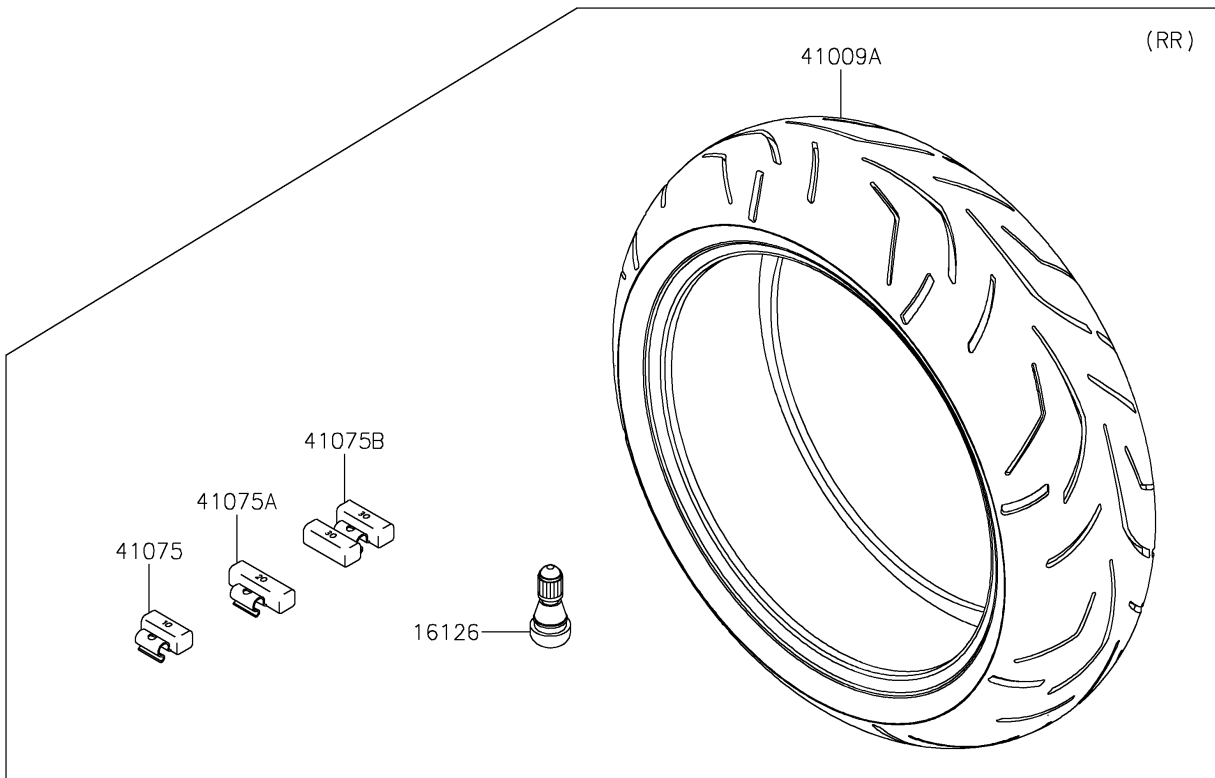

2018 NINJA® ZX™ -14R ABS SE PARTS DIAGRAM

Tires

F2210

2018 NINJA® ZX™ -14R ABS SE PARTS LIST

Tires

ITEM NAME	PART NUMBER	QUANTITY
VALVE,TIRE (Ref # 16126)	16126-1140	2
TIRE,FR,120/70ZR17(58W),S20F (Ref # 41009)	41009-0523	1
TIRE,RR,190/50ZR17(73W),S20R (Ref # 41009A)	41009-0524	1
BALANCER-WHEEL,10G,SILVER (Ref # 41075)	41075-0007	AR
BALANCER-WHEEL,20G,SILVER (Ref # 41075A)	41075-0008	AR
BALANCER-WHEEL,30G,SILVER (Ref # 41075B)	41075-0017	AR