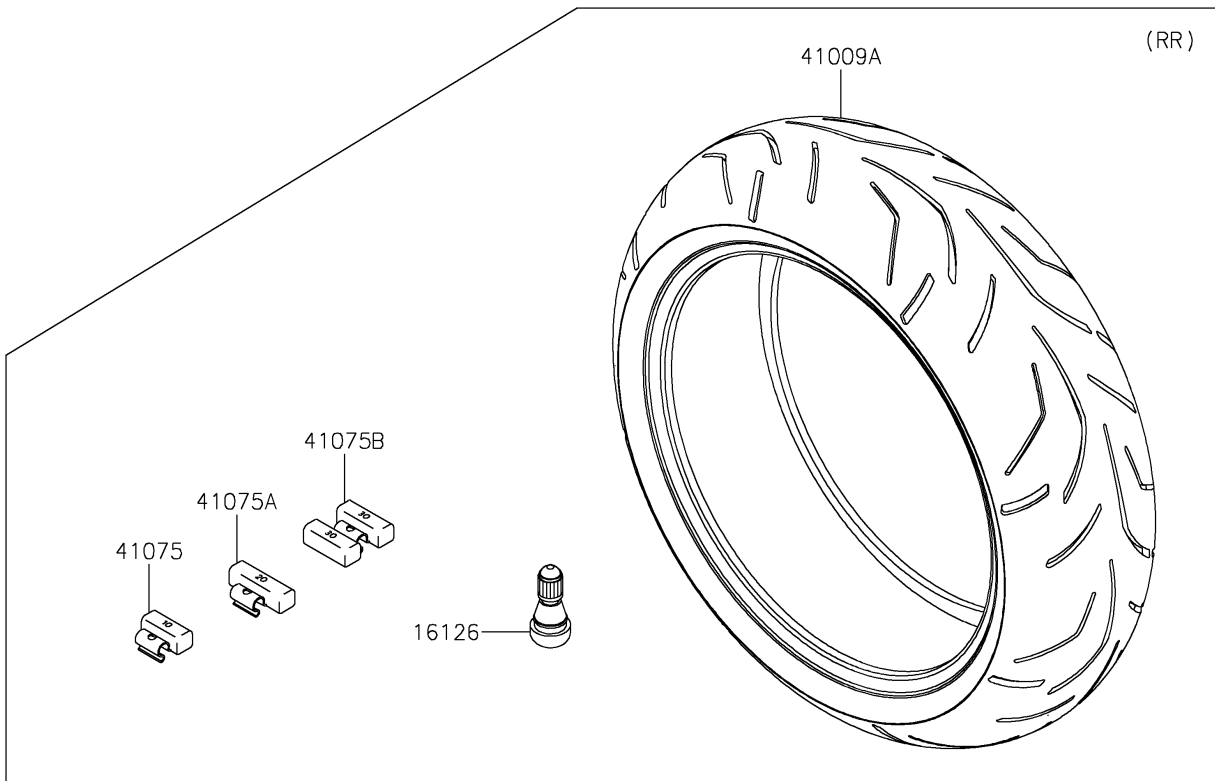

# 2019 NINJA® ZX™-14R ABS PARTS DIAGRAM

Tires

F2210

## 2019 NINJA® ZX™-14R ABS PARTS LIST

### Tires

ITEM NAME	PART NUMBER	QUANTITY
VALVE,TIRE (Ref # 16126)	16126-1140	2
TIRE,FR,120/70ZR17(58W),S20F (Ref # 41009)	41009-0523	1
TIRE,RR,190/50ZR17(73W),S20R (Ref # 41009A)	41009-0524	1
BALANCER-WHEEL,10G,SILVER (Ref # 41075)	41075-0007	AR
BALANCER-WHEEL,20G,SILVER (Ref # 41075A)	41075-0008	AR
BALANCER-WHEEL,30G,SILVER (Ref # 41075B)	41075-0017	AR