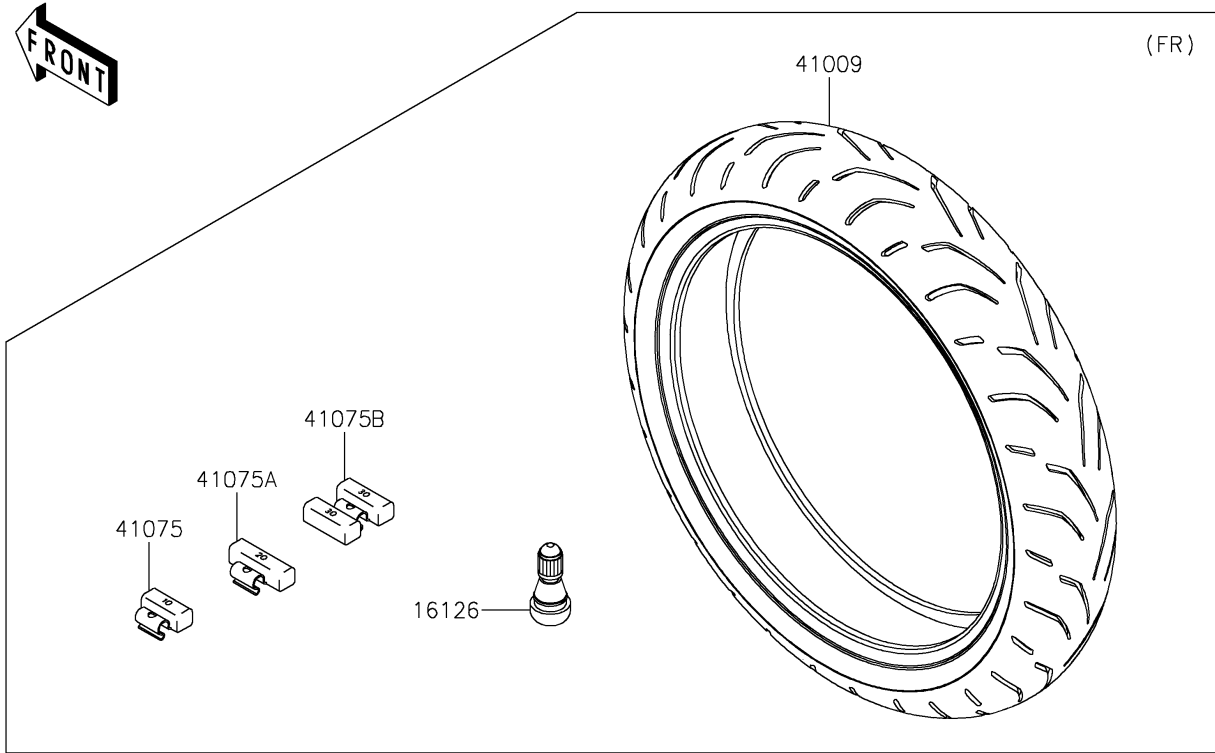

# 2019 NINJA® ZX™-14R ABS PARTS DIAGRAM

Tires

F2210

## 2019 NINJA® ZX™-14R ABS PARTS LIST

### Tires

ITEM NAME	PART NUMBER	QUANTITY
VALVE,TIRE (Ref # 16126)	16126-1140	2
TIRE,FR,120/70ZR17(58W),S20F (Ref # 41009)	41009-0523	1
TIRE,RR,190/50ZR17(73W),S20R (Ref # 41009A)	41009-0524	1
BALANCER-WHEEL,10G,SILVER (Ref # 41075)	41075-0007	AR
BALANCER-WHEEL,20G,SILVER (Ref # 41075A)	41075-0008	AR
BALANCER-WHEEL,30G,SILVER (Ref # 41075B)	41075-0017	AR