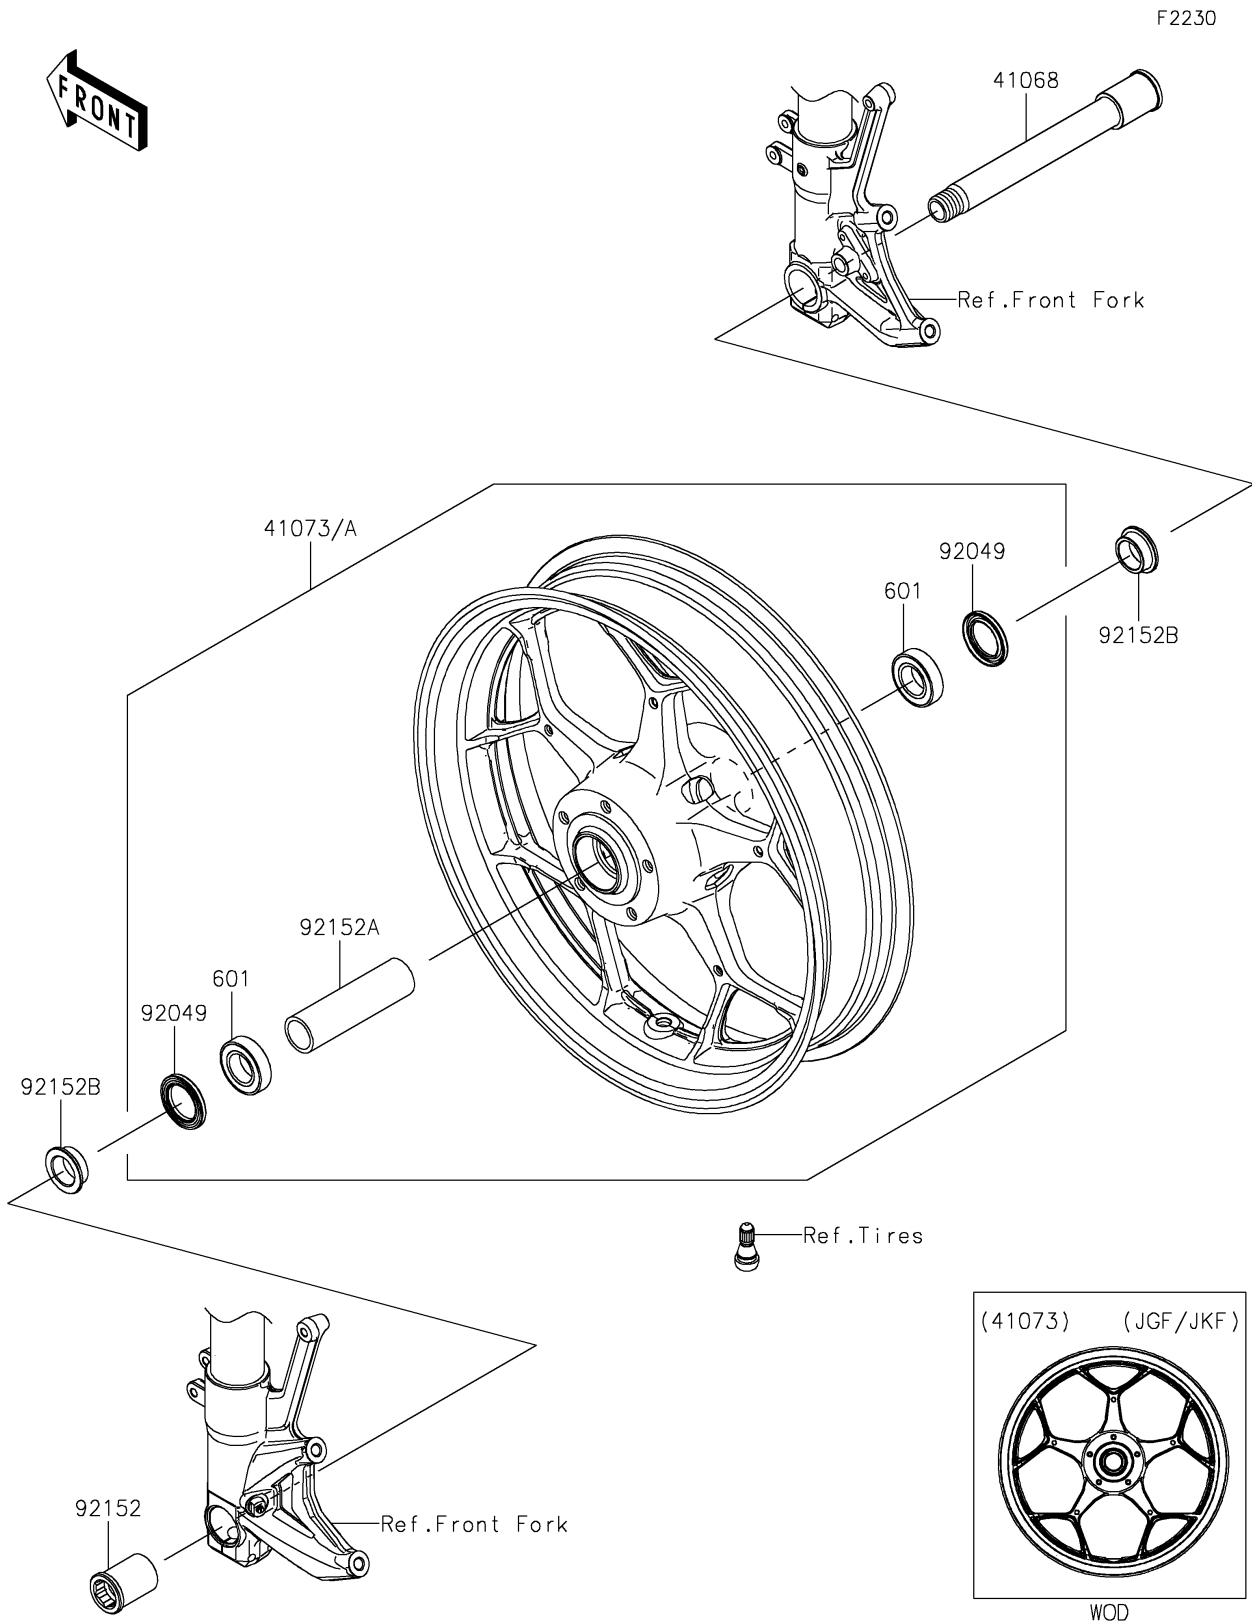

2018 NINJA® ZX™ -14R ABS SE PARTS DIAGRAM

Front Wheel

2018 NINJA® ZX™ -14R ABS SE PARTS LIST

Front Wheel

ITEM NAME	PART NUMBER	QUANTITY
AXLE,FR,24X195 (Ref # 41068)	41068-0604	1
WHEEL-ASSY,FR,G.BLACK (Ref # 41073)	41073-0573-18F	1
BEARING-BALL,#6005UU (Ref # 601)	601B6005UU	2
SEAL-OIL,BJN-C2 32X47X5 (Ref # 92049)	92049-0050	2
COLLAR,FR AXLE,LH,L=44.5 (Ref # 92152)	92152-0240	1
COLLAR,FR HUB,L=115 (Ref # 92152A)	92152-0242	1
COLLAR,25X32X13 (Ref # 92152B)	92152-0289	2