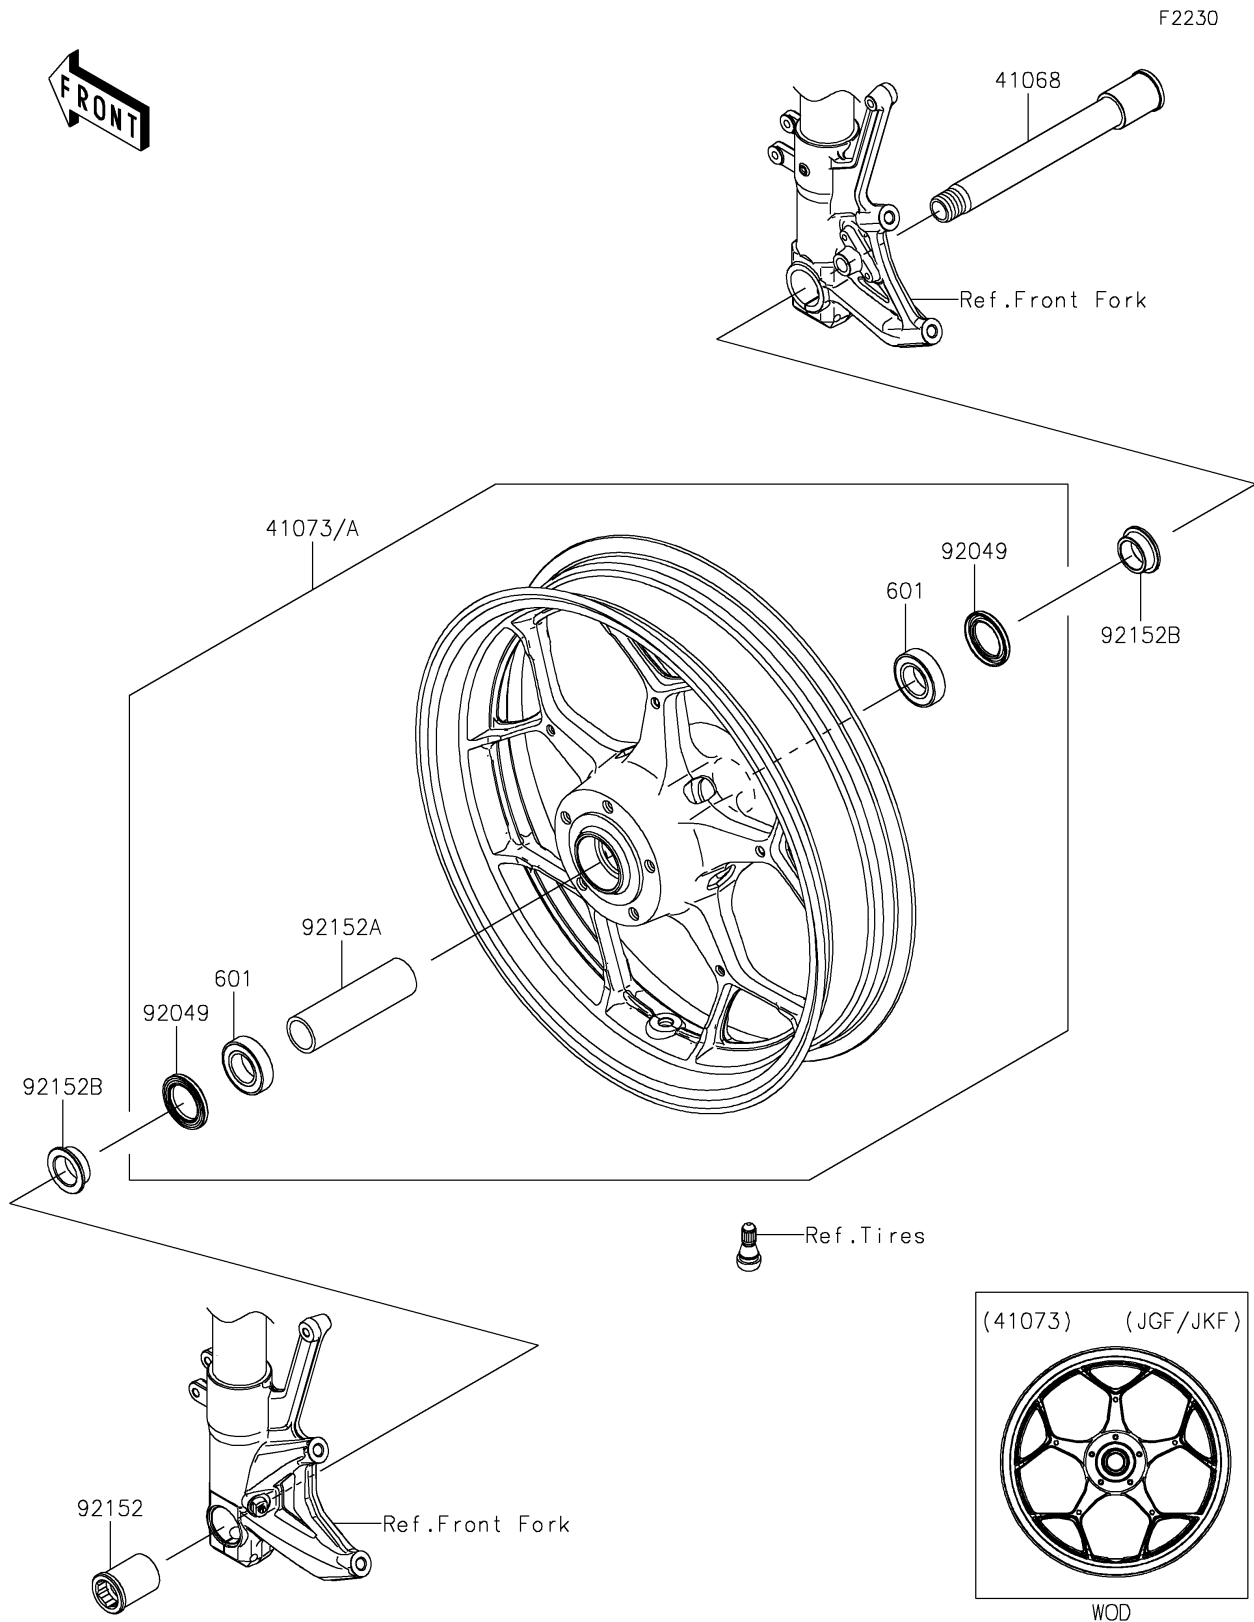

2019 NINJA® ZX™ -14R ABS PARTS DIAGRAM

Front Wheel

2019 NINJA® ZX™-14R ABS PARTS LIST

Front Wheel

ITEM NAME	PART NUMBER	QUANTITY
AXLE,FR,24X195 (Ref # 41068)	41068-0604	1
WHEEL-ASSY,FR,G.BLACK (Ref # 41073)	41073-0573-18F	1
BEARING-BALL,#6005UU (Ref # 601)	601B6005UU	2
SEAL-OIL,BJN-C2 32X47X5 (Ref # 92049)	92049-0050	2
COLLAR,FR AXLE,LH,L=44.5 (Ref # 92152)	92152-0240	1
COLLAR,FR HUB,L=115 (Ref # 92152A)	92152-0242	1
COLLAR,25X32X13 (Ref # 92152B)	92152-0289	2