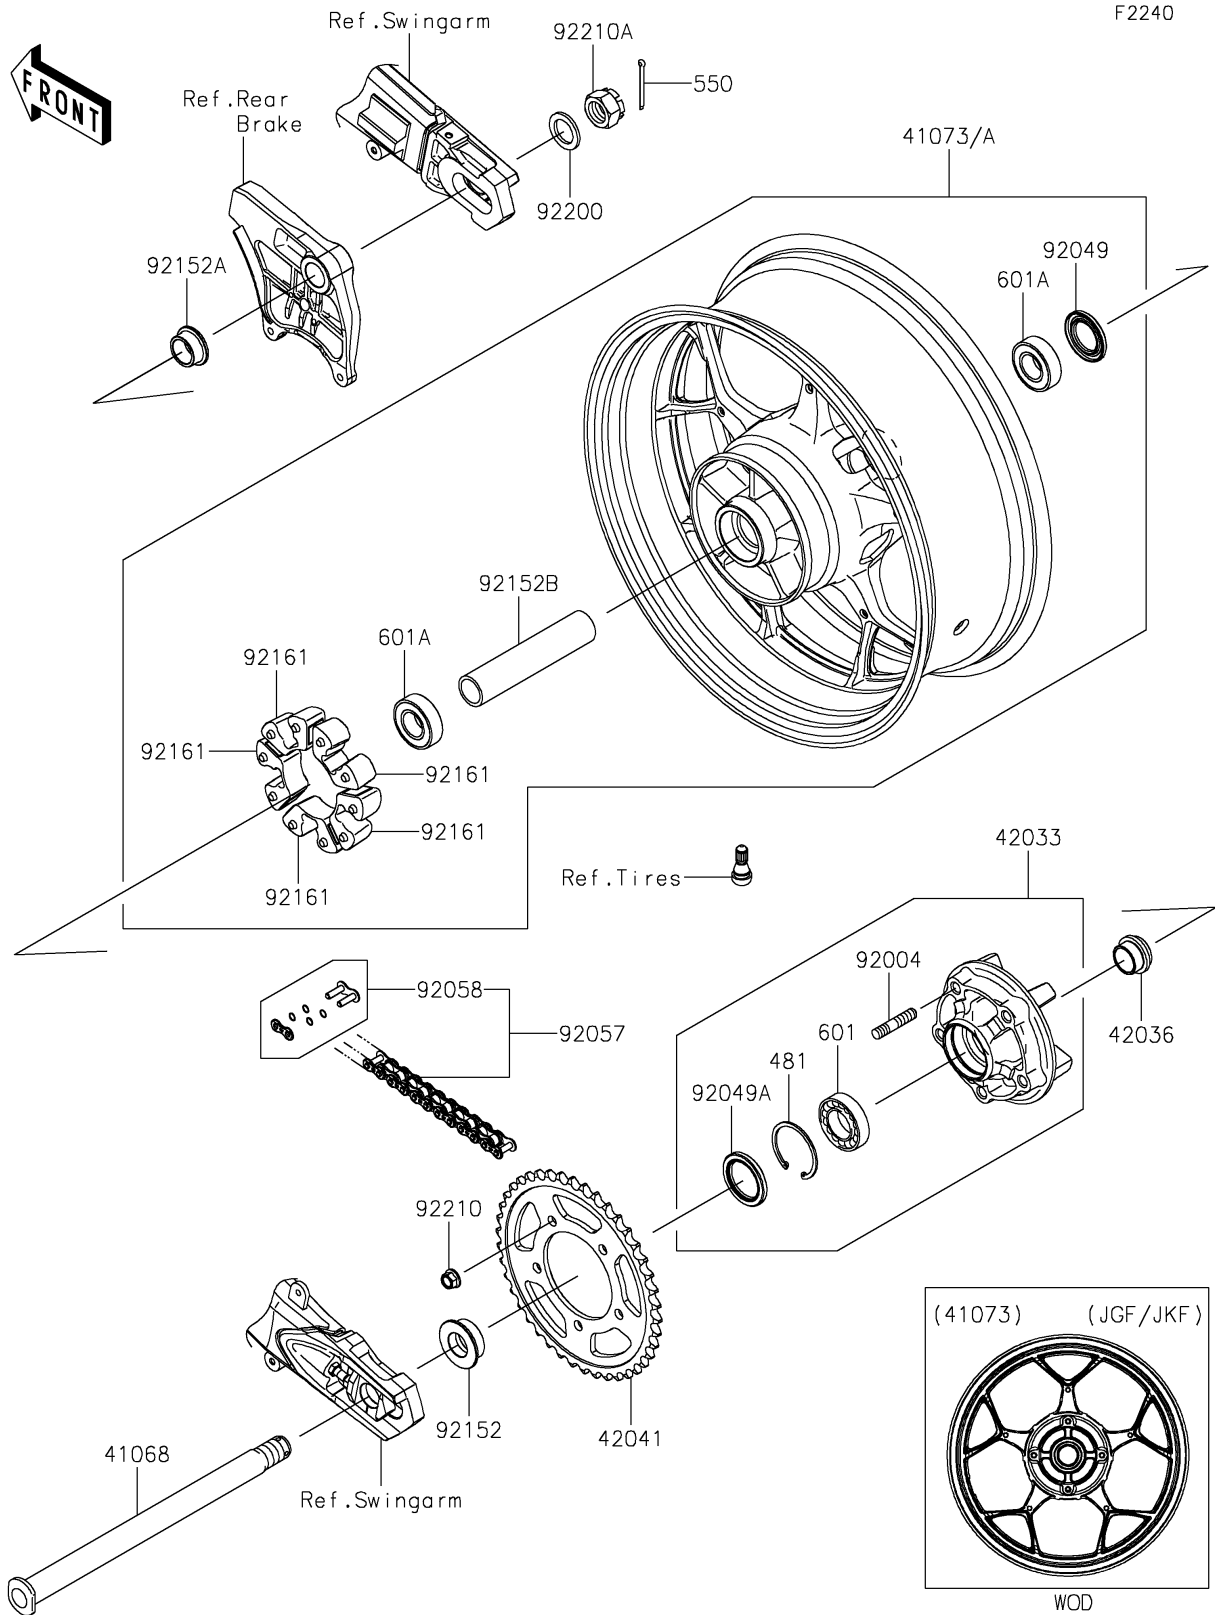

2018 NINJA® ZX™ -14R ABS SE PARTS DIAGRAM

Rear Wheel/Chain

2018 NINJA® ZX™ -14R ABS SE PARTS LIST

Rear Wheel/Chain

| ITEM NAME | PART NUMBER | QUANTITY |
|--|----------------|----------|
| AXLE,RR,24X350 (Ref # 41068) | 41068-0612 | 1 |
| WHEEL-ASSY,RR,G.BLACK (Ref # 41073) | 41073-0574-18F | 1 |
| COUPLING-ASSY,RR HUB (Ref # 42033) | 42033-0021 | 1 |
| SLEEVE,RR HUB,L=22 (Ref # 42036) | 42036-1279 | 1 |
| SPROCKET-HUB,42T (Ref # 42041) | 42041-0117 | 1 |
| CIRCLIP (Ref # 481) | 481J5500 | 1 |
| PIN-COTTER,4.0X45 (Ref # 550) | 550AA4045 | 1 |
| BEARING-BALL,#6006G (Ref # 601) | 601B6006G | 1 |
| BEARING-BALL (Ref # 601A) | 601B6205UU | 2 |
| STUD,10X24 (Ref # 92004) | 92004-0029 | 5 |
| SEAL-OIL,31X52X5 (Ref # 92049) | 92049-0722 | 1 |
| SEAL-OIL,PJN40556 (Ref # 92049A) | 92049-1263 | 1 |
| CHAIN,DRIVE,EK530RMX/3DX118L (Ref # 92057) | 92057-0579 | 1 |
| JOINT-CHAIN (Ref # 92058) | 92058-0031 | 1 |
| COLLAR,RR AXLE,LH,L=16.5 (Ref # 92152) | 92152-0340 | 1 |
| COLLAR,RR AXLE,RH,L=16 (Ref # 92152A) | 92152-0341 | 1 |
| COLLAR,RR HUB,L=152.5 (Ref # 92152B) | 92152-1080 | 1 |
| DAMPER,SHOCK,RR HUB (Ref # 92161) | 92161-1286 | 5 |
| WASHER,25.5X38X3.2 (Ref # 92200) | 92200-0278 | 1 |
| NUT,LOCK,FLANGED,10MM (Ref # 92210) | 92210-0276 | 5 |
| NUT,CASTLE,24MM (Ref # 92210A) | 92210-0280 | 1 |