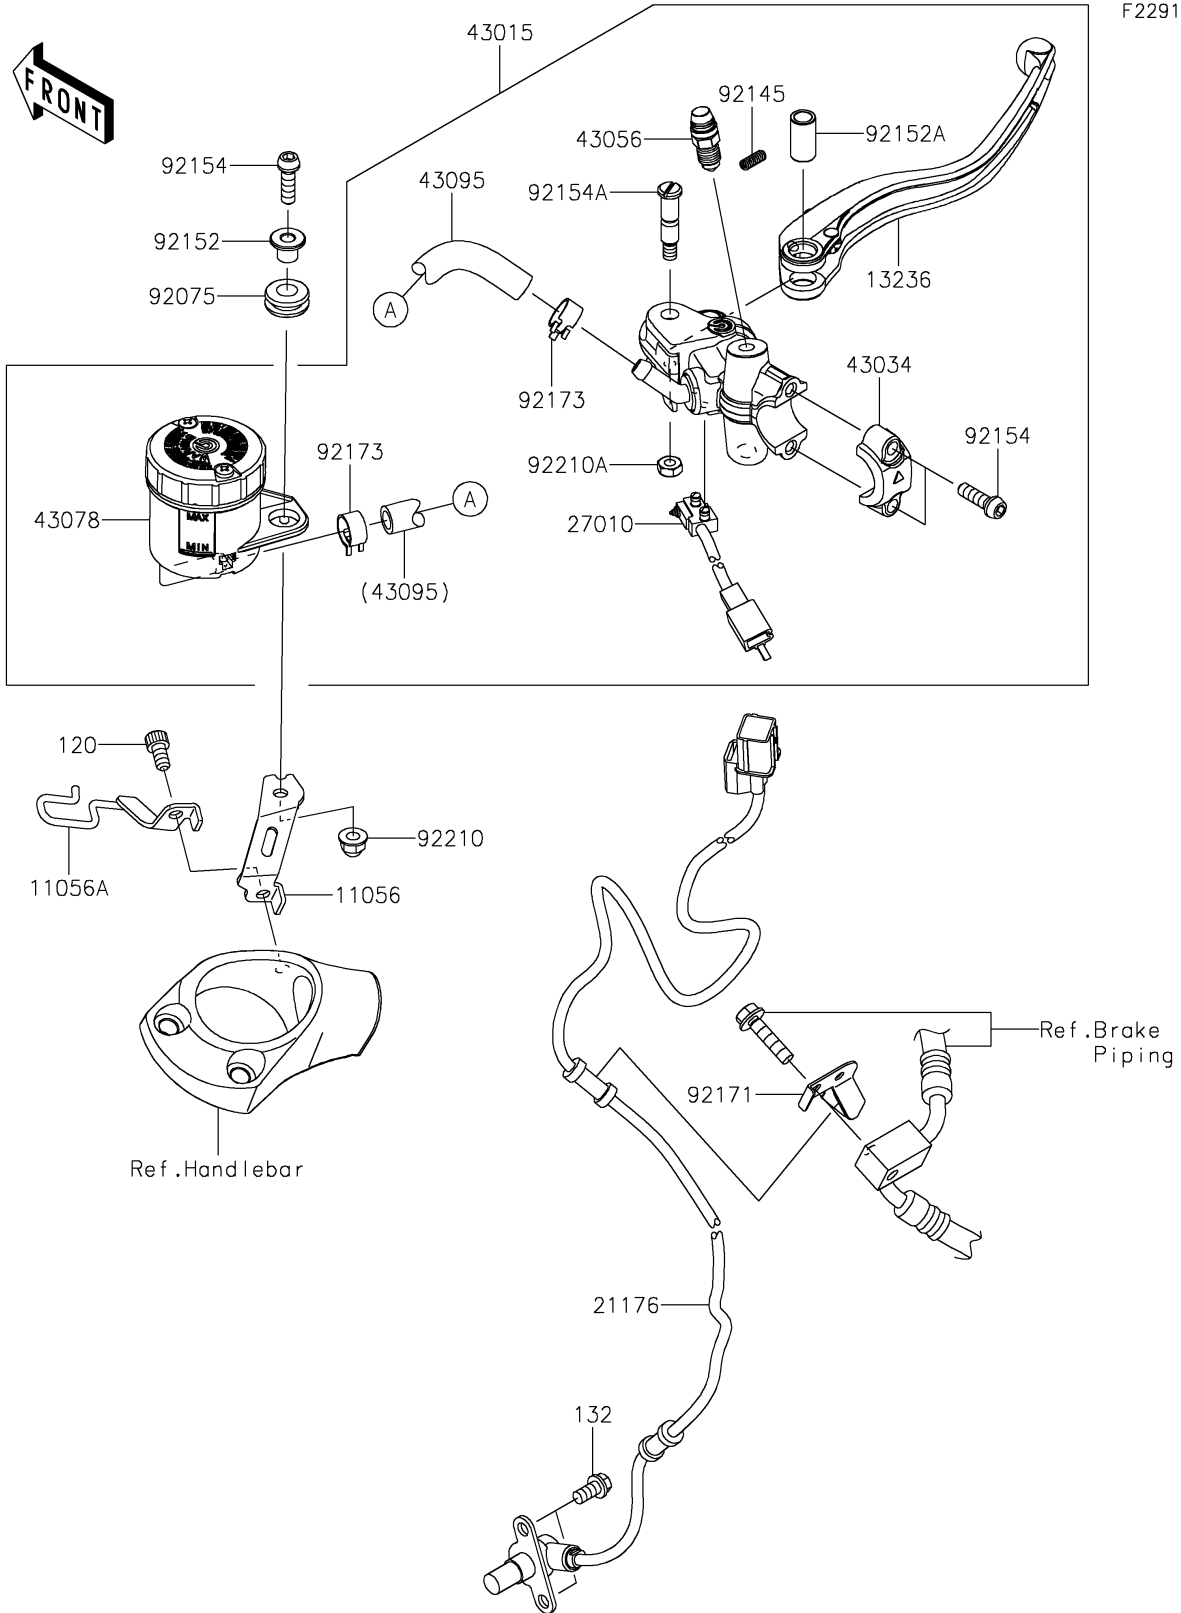

2019 NINJA® ZX™-14R ABS PARTS DIAGRAM

Front Master Cylinder

F2291

2019 NINJA® ZX™-14R ABS PARTS LIST

Front Master Cylinder

ITEM NAME	PART NUMBER	QUANTITY
BRACKET,RESERVOIR (Ref # 11056)	11056-7711	1
BRACKET,THROTTLE CABLE (Ref # 11056A)	11056-7789	1
BOLT-SOCKET,6X12 (Ref # 120)	120CA0612	1
BOLT-FLANGED-SMALL,6X12 (Ref # 132)	132BA0612	2
LEVER-COMP,BRAKE (Ref # 13236)	13236-0770	1
SENSOR,SPEED,FR (Ref # 21176)	21176-0051	1
SWITCH,BRAKE (Ref # 27010)	27010-0831	1
CYLINDER-ASSY-MASTER,FR (Ref # 43015)	43015-0644	1
HOLDER-BRAKE (Ref # 43034)	43034-0132	1
BREATHER-BRAKE (Ref # 43056)	43056-0012	1
RESERVOIR (Ref # 43078)	43078-0577	1
HOSE-BRAKE (Ref # 43095)	43095-0941	1
DAMPER (Ref # 92075)	92075-1028	1
SPRING (Ref # 92145)	92145-1683	1
COLLAR,6X16X10.6 (Ref # 92152)	92152-2110	1
COLLAR,LEVER (Ref # 92152A)	92152-2151	1
BOLT,SOCKET,6X20 (Ref # 92154)	92154-1644	3
BOLT,LEVER (Ref # 92154A)	92154-1809	1
CLAMP (Ref # 92171)	92171-0624	1
CLAMP,HOSE (Ref # 92173)	92173-1498	2
NUT,CAP,6MM (Ref # 92210)	92210-0322	1
NUT,U (Ref # 92210A)	92210-1424	1