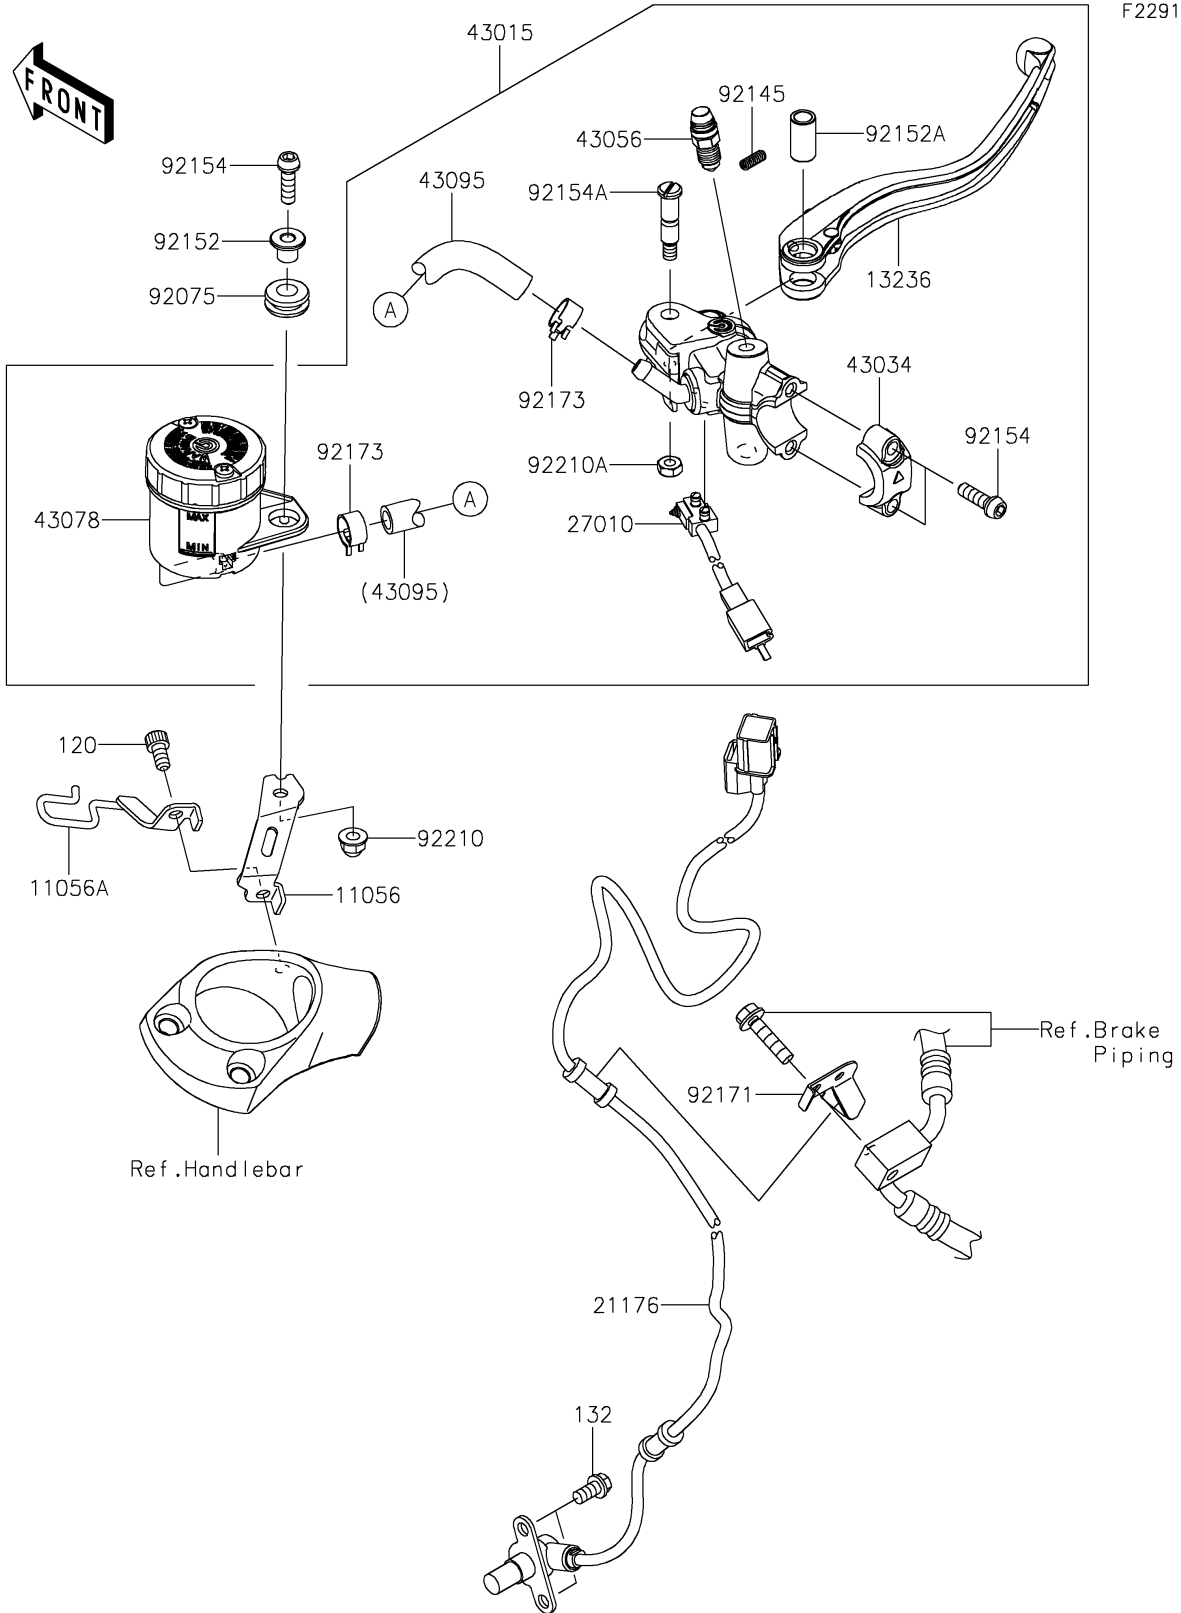

2020 NINJA® ZX™-14R ABS PARTS DIAGRAM

Front Master Cylinder

F2291

2020 NINJA® ZX™-14R ABS PARTS LIST

Front Master Cylinder

ITEM NAME	PART NUMBER	QUANTITY
BRACKET,RESERVOIR (Ref # 11056)	11056-7711	1
BRACKET,THROTTLE CABLE (Ref # 11056A)	11056-7789	1
BOLT-SOCKET,6X12 (Ref # 120)	120CA0612	1
BOLT-FLANGED-SMALL,6X12 (Ref # 132)	132BA0612	2
LEVER-COMP,BRAKE (Ref # 13236)	13236-0770	1
SENSOR,SPEED,FR (Ref # 21176)	21176-0051	1
SWITCH,BRAKE (Ref # 27010)	27010-0831	1
CYLINDER-ASSY-MASTER,FR (Ref # 43015)	43015-0644	1
HOLDER-BRAKE (Ref # 43034)	43034-0132	1
BREATHER-BRAKE (Ref # 43056)	43056-0012	1
RESERVOIR (Ref # 43078)	43078-0577	1
HOSE-BRAKE (Ref # 43095)	43095-0941	1
DAMPER (Ref # 92075)	92075-1028	1
SPRING (Ref # 92145)	92145-1683	1
COLLAR,6X16X10.6 (Ref # 92152)	92152-2110	1
COLLAR,LEVER (Ref # 92152A)	92152-2151	1
BOLT,SOCKET,6X20 (Ref # 92154)	92154-1644	3
BOLT,LEVER (Ref # 92154A)	92154-1809	1
CLAMP (Ref # 92171)	92171-0624	1
CLAMP,HOSE (Ref # 92173)	92173-1498	2
NUT,CAP,6MM (Ref # 92210)	92210-0322	1
NUT,U (Ref # 92210A)	92210-1424	1