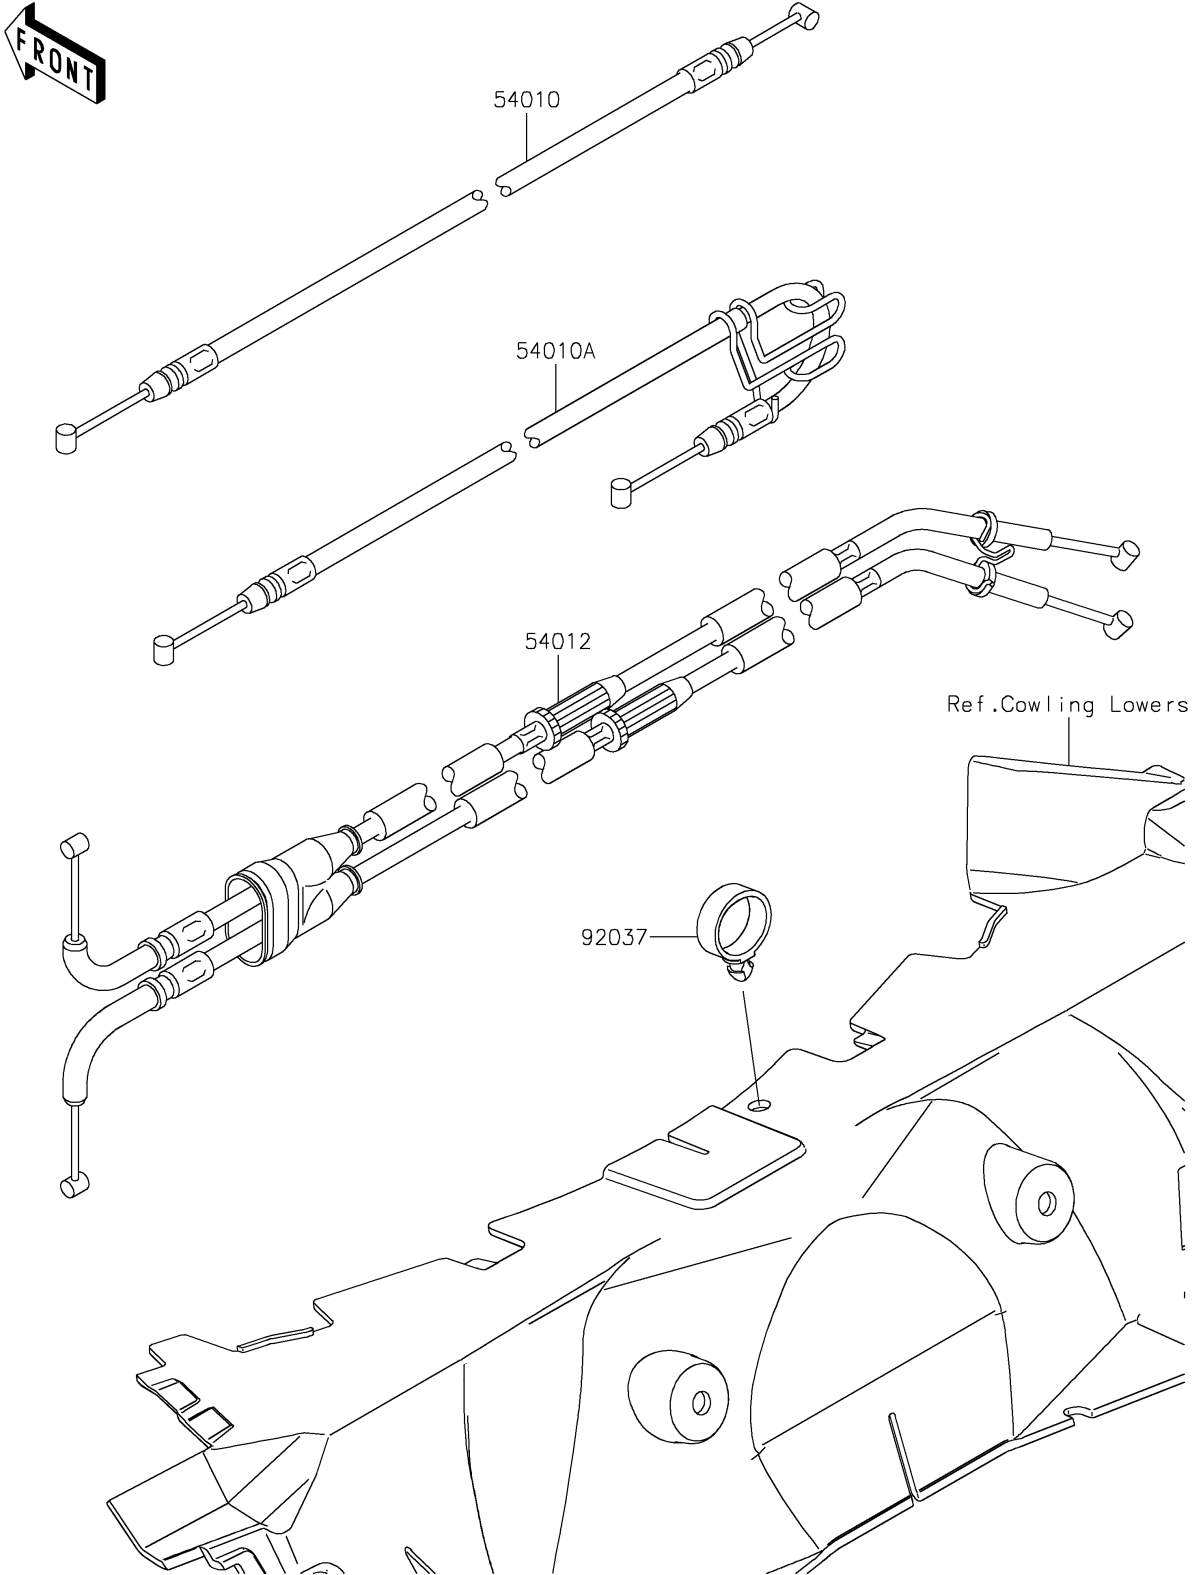

2019 NINJA® ZX™-14R ABS PARTS DIAGRAM

Cables

F2540

2019 NINJA® ZX™-14R ABS PARTS LIST

Cables

ITEM NAME	PART NUMBER	QUANTITY
CABLE,SEAT LOCK,RR (Ref # 54010)	54010-0585	1
CABLE,SEAT LOCK,FR (Ref # 54010A)	54010-0589	1
CABLE-THROTTLE (Ref # 54012)	54012-0638	1
CLAMP,HOSE (Ref # 92037)	92037-1827	1